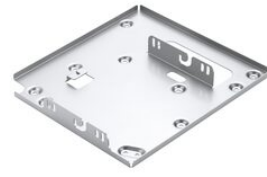

Bracket assembly

ET-PKD130B

Bracket assembly

ET-PKD130B

<https://ap.connect.panasonic.com/vn/en/et-pkd130b>

Dimensions (W x H x D)	378 x 56 x 400 mm (14-7/8 x 2-7/32 x 15-3/4 inches)
Weight	Approx. 3.0 kg* (6.61 lbs*)
Applicable Ceiling Mount Bracket	ET-PKD130H/PKD120H/PKD120S/PKD310H/PKD310S/PKD56H/PKD55S TY-PKD55S
Applicable Projectors	PT-DZ870K/DZ870W/DZ870LK/DZ870LW/ DW830K/DW830W/DW830LK/DW830LW/DX100K/DX100W/DX100LK/DX100LW DZ770S/DZ770K/DZ770LS/DZ770LK/ DW740S/DW740K/DW740LS/DW740LK/DX810S/DX810K/DX810LS/DX810LK/ DZ680S/DZ680K/DZ680LS/DZ680LK/ DW640S/DW640K/DW640LS/DW640LK/DX610S/DX610K/DX610LS/DX610LK/ DZ6710/DZ6710L/ DW730S/DW730K/DW730LS/DW730LK/DX800S/DX800K/DX800LS/DX800LK/ DZ6700/DZ6700L/DW6300S/DW6300K/DW6300LS/DW6300LK/ D6000S/D6000K/D6000LS/D6000LK/D5000S/D5000LS
Note	* Average value. May differ depending on models.