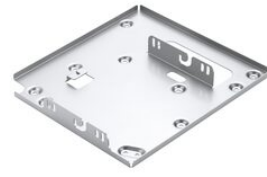

Bracket assembly

ET-PKD130B

Bracket assembly

ET-PKD130B

<https://ap.connect.panasonic.com/th/en/et-pkd130b>

Dimensions (W x H x D)	378 x 56 x 400 mm (14-7/8 x 2-7/32 x 15-3/4 inches)
Weight	Approx. 3.0 kg* (6.61 lbs*)
Applicable Ceiling Mount Bracket	ET-PKD130H/PKD120H/PKD120S/PKD310H/PKD310S/PKD56H/PKD55S TY-PKD55S
Applicable Projectors	PT-DZ870K/DZ870W/DZ870LK/DZ870LW/ DW830K/DW830W/DW830LK/DW830LW/DX100K/DX100W/DX100LK/DX100LW DZ770S/DZ770K/DZ770LS/DZ770LK/ DW740S/DW740K/DW740LS/DW740LK/DX810S/DX810K/DX810LS/DX810LK/ DZ680S/DZ680K/DZ680LS/DZ680LK/ DW640S/DW640K/DW640LS/DW640LK/DX610S/DX610K/DX610LS/DX610LK/ DZ6710/DZ6710L/ DW730S/DW730K/DW730LS/DW730LK/DX800S/DX800K/DX800LS/DX800LK/ DZ6700/DZ6700L/DW6300S/DW6300K/DW6300LS/DW6300LK/ D6000S/D6000K/D6000LS/D6000LK/D5000S/D5000LS
Note	* Average value. May differ depending on models.