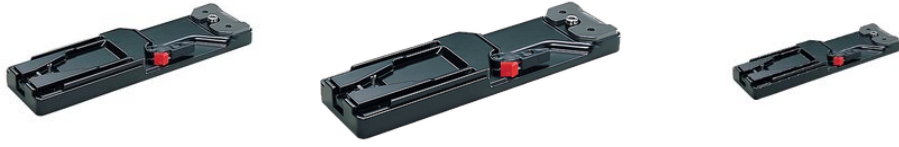

**Tripod Adaptor**

# **SHAN-TM700**

Quick Release Tripod Adaptor Plate