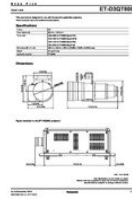

## **ET-D3QT600**

2.69~3.88:1 throw ratio (Aspect 17:9) Zoom Lens for the PT-RQ50K

ET-D3QT600

<https://ap.connect.panasonic.com/th/en/et-d3qt600>