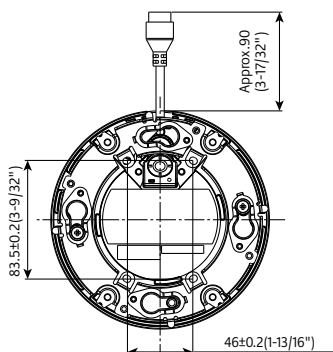

Appearance

With Attachment plate

With Attachment for the conduit

Unit : mm (inches)

Optional Accessories

Mount Bracket / Other

	WALL			POLE	CORNER	HANGING	
	1	2	3	1	1	1	2
combination	Wall Mount Bracket WV-QWL501-W (i-PRO white) 	Wall Mount Bracket WV-QWL500-W (i-PRO white) 	Sun Shade WV-QSR500-W (i-PRO white) 	Pole Mount Bracket WV-QPL500-W (i-PRO white) 	Corner Mount Bracket WV-QCN500-W (i-PRO white) 	Ceiling Mount Bracket WV-QCL501-W (i-PRO white) 	Ceiling Mount Bracket WV-QCL100-W *1 (i-PRO white)  *For indoor installation only.
	Mount Bracket WV-QSR501-W (i-PRO white) 	Adapter Box WV-QJB500-W (i-PRO white)  *If needed.	Base Bracket WV-QJB501-W (i-PRO white) 	Wall Mount Bracket WV-QWL500-W (i-PRO white) (+ WV-QJB500-W) 	Wall Mount Bracket WV-QWL500-W (i-PRO white) (+ WV-QJB500-W) 	Mount Bracket WV-QSR501-W (i-PRO white) 	3rd. parties pipe