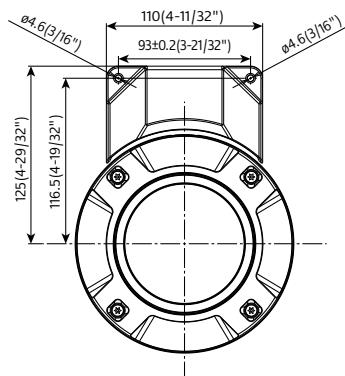

With Attachment for the conduit