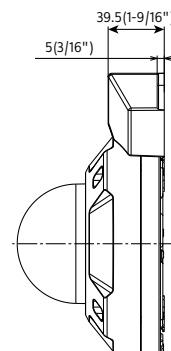

Unit : mm (inches)