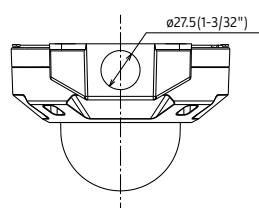

Appearance

With Attachment plate