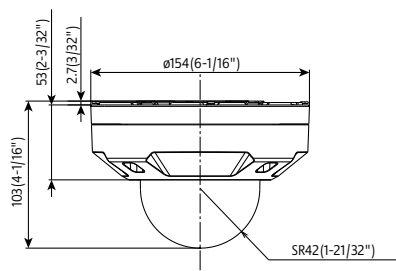

Appearance

With Attachment plate