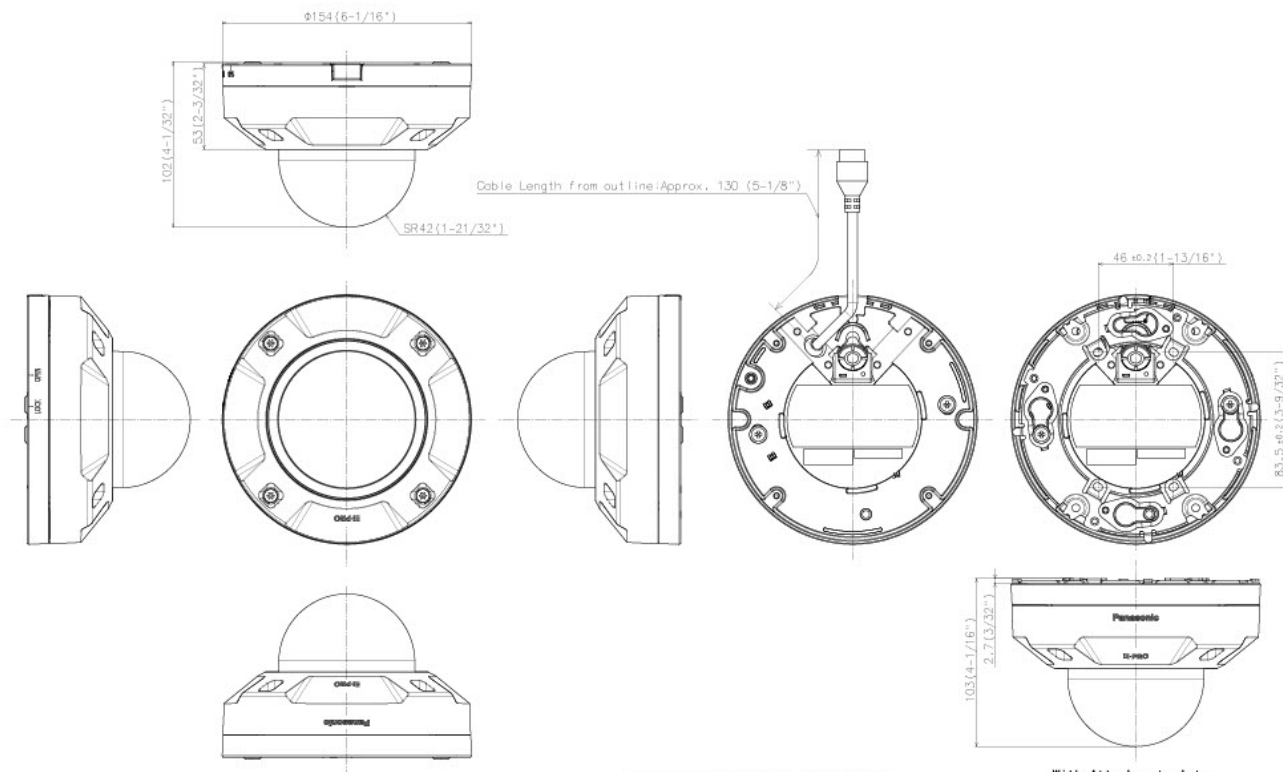

WV-QWL500-W
Mount Bracket

WV-QJB500-W
Mount Bracket

PWM485W
Wall Mount and Shroud

WV-QSR500-W
Sun Shade

WV-QJB501-W
Base Bracket

PAPM4W
Pole Mount Bracket

PACA4W
Corner Mount Adapter
Bracket

WV-QCL501-W
Mount Bracket

WV-QCL101-W
Mount Bracket

PS485W
Shroud

WV-QEM500-W
Mount Bracket

WV-Q105A
Mount Bracket

PPRM35W
Parapet Mount Bracket

WV-QAT500-W
Attachment pipe

APPEARANCE

侧面図/Side-view	投影面積/Projected area
	0.011 (m ²)
Mass : Approx. 1.0 kg (2.21 lbs) (When using the Attachment plate)	