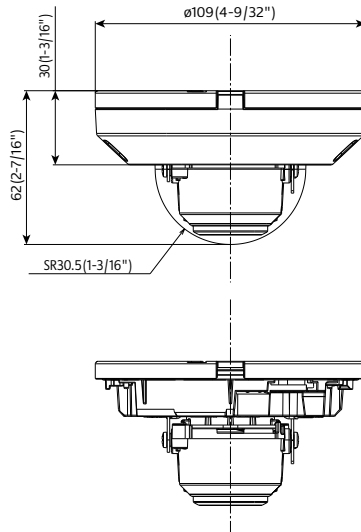

*1 Converted value
*2 Smart Coding(GOP and AUTO VIQS) is not available when setting 30fps.
*3 It may be necessary to upgrade the firmware to use these protocols.
*4 Only when installation work is properly performed according to the Installation Guide and appropriate waterproof treatment is performed.

Appearance

Unit : mm (inches)