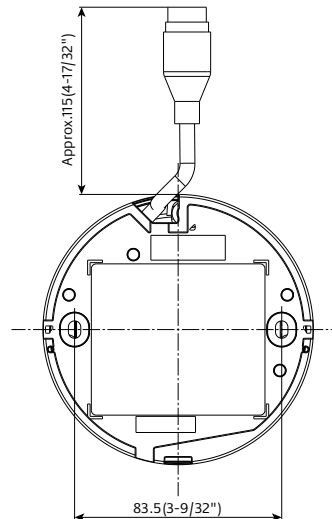

*1 Converted value
*2 Smart Coding(GOP and AUTO VIQS) is not available when setting 30fps.
*3 It may be necessary to upgrade the firmware to use these protocols.
*4 Only when installation work is properly performed according to the Installation Guide and appropriate waterproof treatment is performed.

Appearance

Unit : mm (inches)