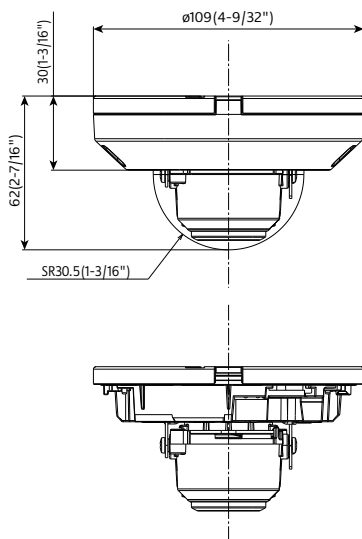

*1 Converted value

*2 Smart Coding(GOP and AUTO VIQS) is not available when setting 30fps.

*3 It may be necessary to upgrade the firmware to use these protocols.

*4 Only when installation work is properly performed according to the Installation Guide and appropriate waterproof treatment is performed.

Appearance

Unit : mm (inches)