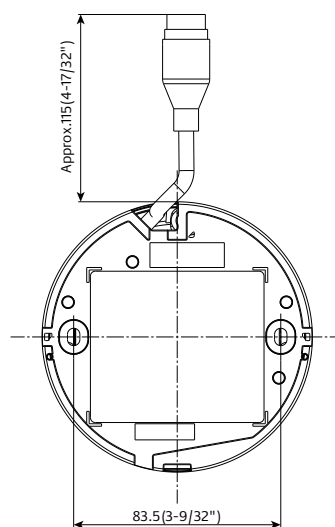

*1 Converted value

*2 Smart Coding(GOP and AUTO VIQS) is not available when setting 30fps.

*3 It may be necessary to upgrade the firmware to use these protocols.

*4 Only when installation work is properly performed according to the Installation Guide and appropriate waterproof treatment is performed.

Appearance

Unit : mm (inches)