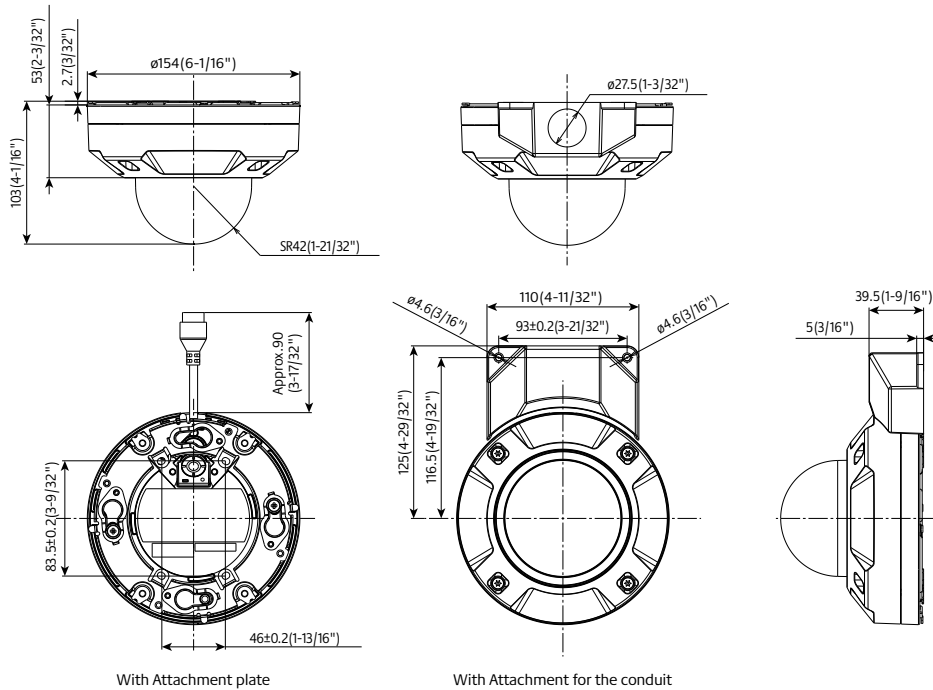

Appearance

Unit : mm (inches)