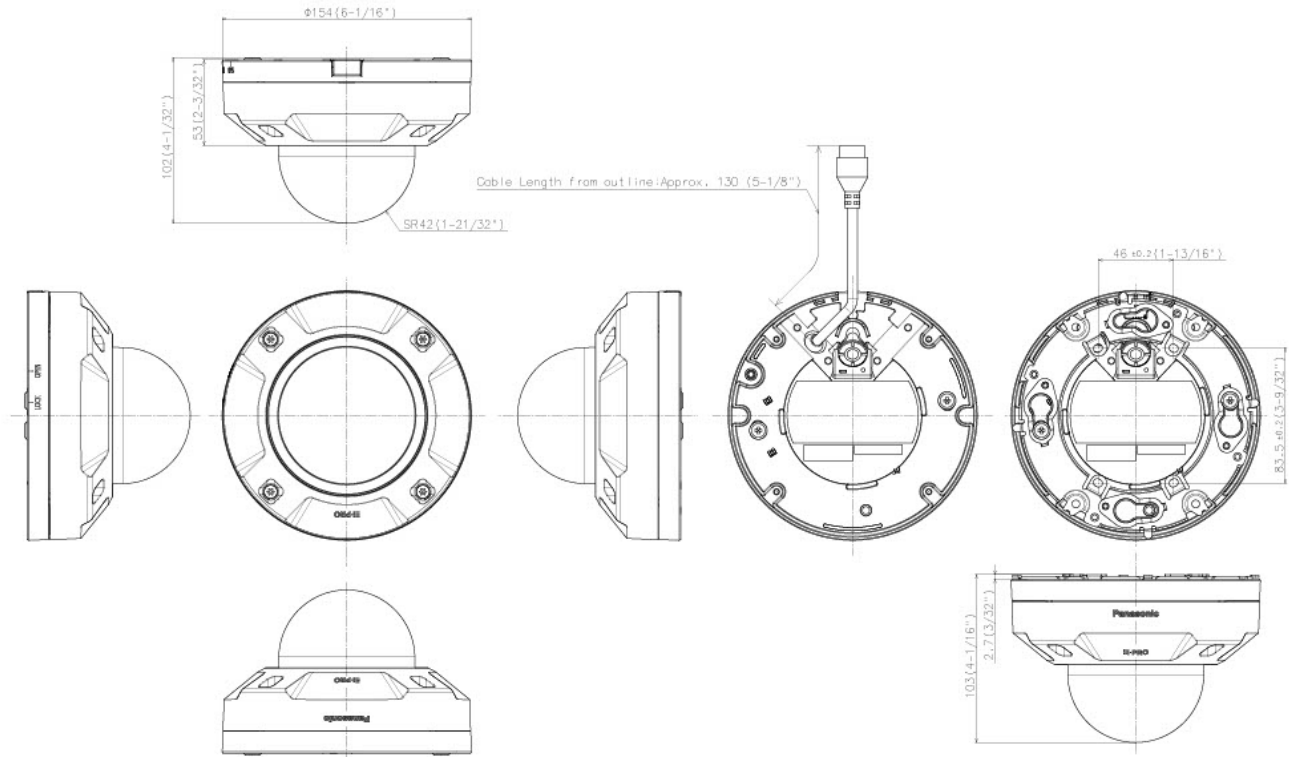

WV-QWL500-W
Mount Bracket

WV-QJB500-W
Mount Bracket

PWM485W
Wall Mount and Shroud

WV-QSR500-W
Sun Shade

WV-QJB501-W
Base Bracket

WV-QSR505-W
Sun Shade

PAPM4W
Pole Mount Bracket

PACA4W
Corner Mount Adapter
Bracket

WV-QCL501-W
Mount Bracket

WV-QCL101-W
Mount Bracket

PS485W
Shroud

WV-QEM500-W
Mount Bracket

WV-Q105A
Mount Bracket

PPRM35W
Parapet Mount Bracket

WV-QAT500-W
Attachment pipe

APPEARANCE

侧面图/Side-view	投影面积/Projected area
	0.011 (m ²)
Mass : Approx. 1.0 kg (2.21 lbs) (When using the Attachment plate)	

With Attachment plate
WV-U2532LA