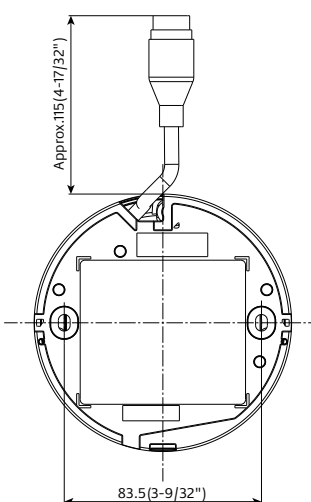

^{*1} Converted value
^{*2} When "4:3(30fps mode)" or "4:3(25fps mode)" is selected for "Image capture mode", "90 °" and "270 °" cannot be selected.
^{*3} Smart Coding(GOP and AUTO VIQS) is not available when setting 30fps.
^{*4} It may be necessary to upgrade the firmware to use these protocols.
^{*5} Only when installation work is properly performed according to the Installation Guide and appropriate waterproof treatment is performed.

Appearance

Unit : mm (inches)