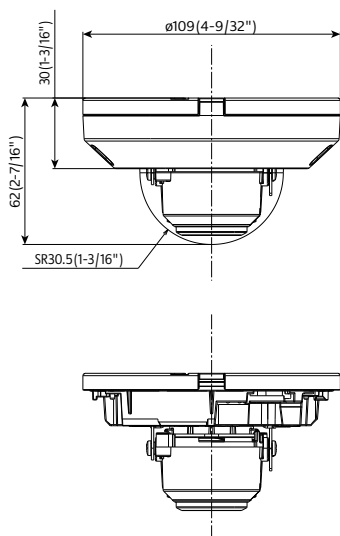

^{*1} Converted value
^{*2} When "4:3(30fps mode)" or "4:3(25fps mode)" is selected for "Image capture mode", "90 °" and "270 °" cannot be selected.
^{*3} Smart Coding(GOP and AUTO VIQS) is not available when setting 30fps.
^{*4} It may be necessary to upgrade the firmware to use these protocols.
^{*5} Only when installation work is properly performed according to the Installation Guide and appropriate waterproof treatment is performed.

Appearance

Unit : mm (inches)