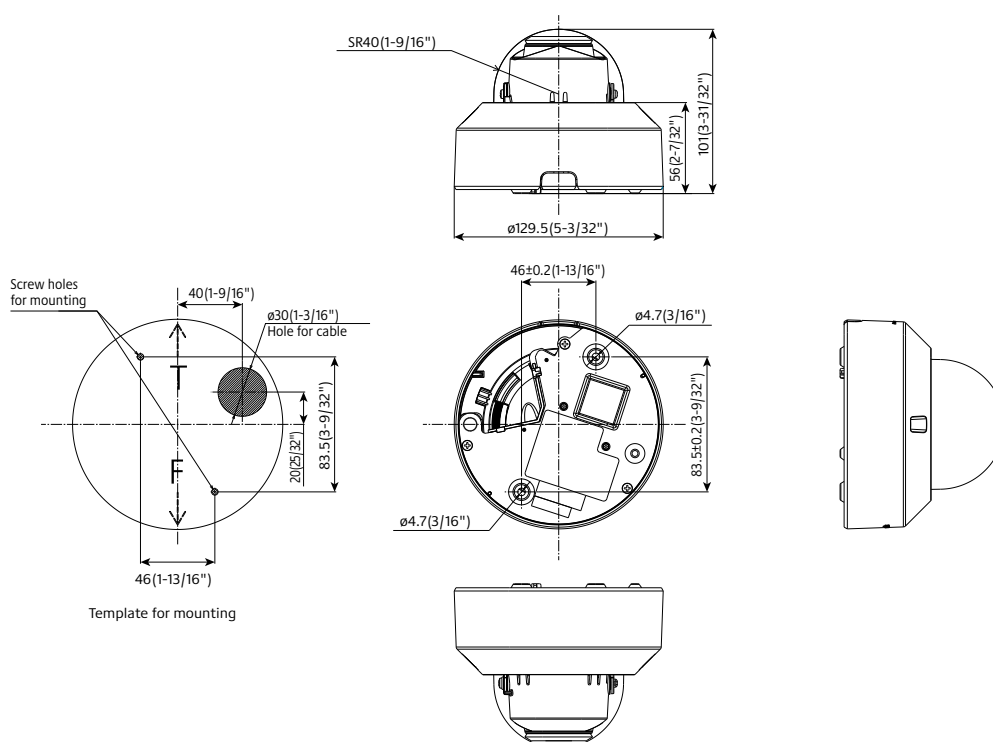

*1 Converted value

*2 When "4:3(30fps mode)" or "4:3(25fps mode)" is selected for "Image capture mode", "90 °" and "270 °" cannot be selected.

*3 Smart Coding(GOP and AUTO VIQS) is not available when setting 30fps.

*4 It may be necessary to upgrade the firmware to use these protocols.

Appearance

Unit : mm (inches)