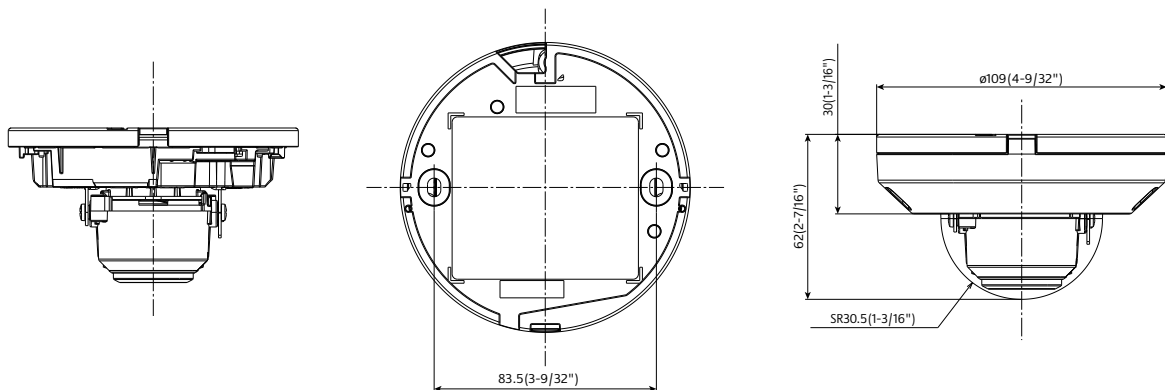

*4 It may be necessary to upgrade the firmware to use these protocols.

Appearance

Unit : mm (inches)

Optional Accessories

Mount Bracket / Other

		WALL		POLE	CORNER
		1	2	1	1
combination	Wall Mount Bracket WV-QWL500-W (White) 	Base bracket WV-QJB502-W (White) 	Pole Mount Bracket PAPM4W (White) 		Corner Mount Bracket PACA4W (White) 
	Adapter Box WV-QJB500-W (White)  *If needed.	/		Wall Mount Bracket WV-QWL500-W (White) (+ WV-QJB500-W) 	Wall Mount Bracket WV-QWL500-W (White) (+ WV-QJB500-W) 