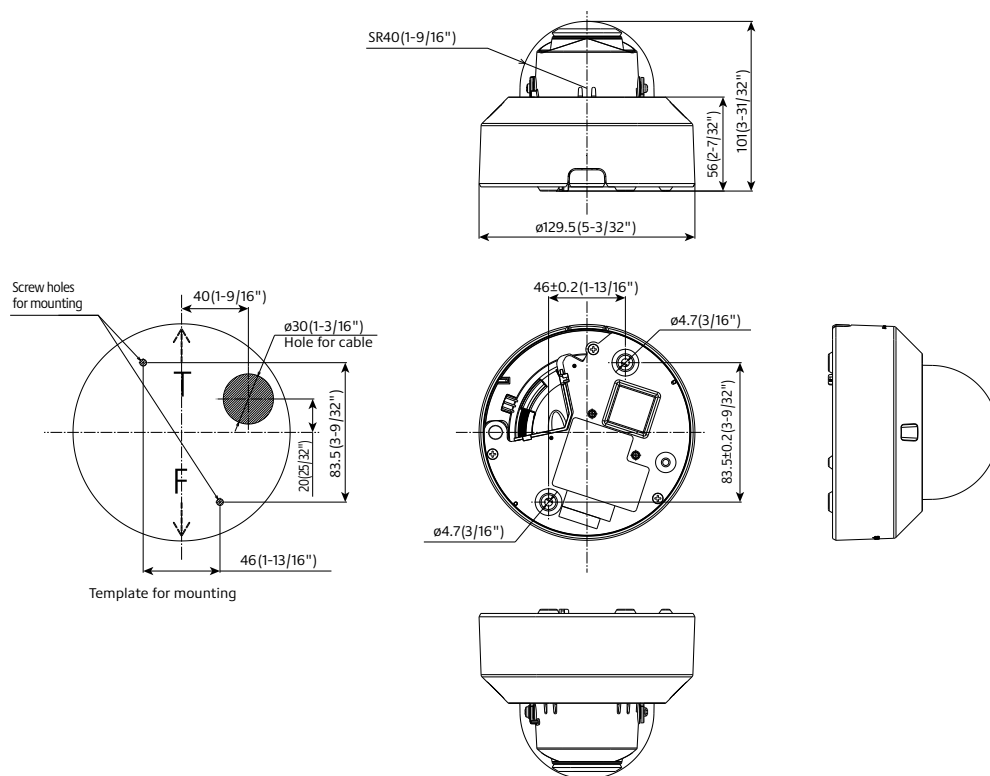

*1 Converted value
*2 When "4:3(30fps mode)" or "4:3(25fps mode)" is selected for "Image capture mode", "90 °" and "270 °" cannot be selected.
*3 Smart Coding(GOP and AUTO VIQS) is not available when setting 30fps.
*4 It may be necessary to upgrade the firmware to use these protocols.

Appearance

Unit : mm (inches)