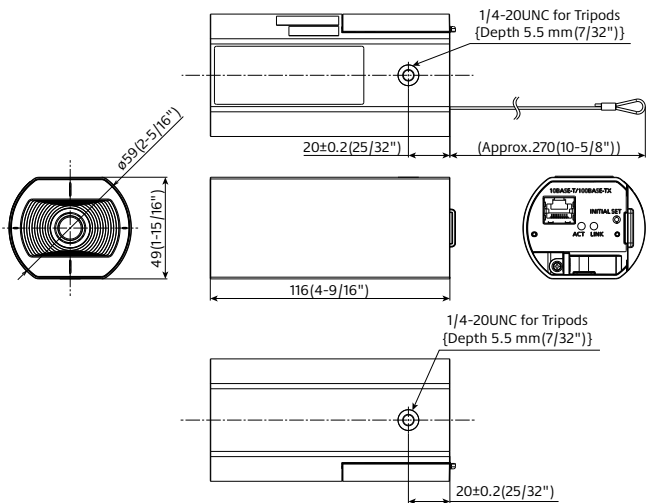

- ^{*1} Converted value
- ^{*2} When "4:3(30fps mode)" or "4:3(25fps mode)" is selected for "Image capture mode".
  "90 °" and "270 °" cannot be selected.
- ^{*3} Smart Coding(GOP and AUTO VIQS) is not available when setting 30fps.
- ^{*4} It may be necessary to upgrade the firmware to use these protocols.

Appearance

Unit : mm (inches)

Trademarks and registered trademarks

- iPad and iPhone are trademarks of Apple Inc., registered in the U.S. and other countries.
- Android is a trademark of Google LLC.
- ONVIF is a trademark of ONVIF, Inc.
- All other trademarks identified herein are the property of their respective owners.

Important

- Safety Precautions : Carefully read the Basic Information, Installation Guide and Operating Instructions before using this product.
- i-PRO Co., Ltd. cannot be held responsible for the performance of the network and/or other manufacturers' products used on the network.

• Masses and dimensions are approximate. • Specifications are subject to change without notice.