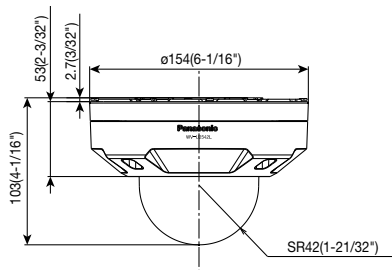

Appearance

With Attachment plate