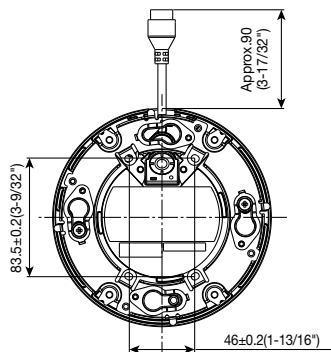

Appearance

With Attachment plate