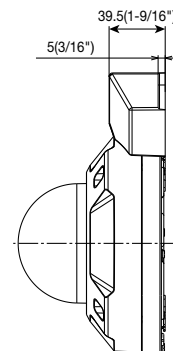

Unit : mm (inches)