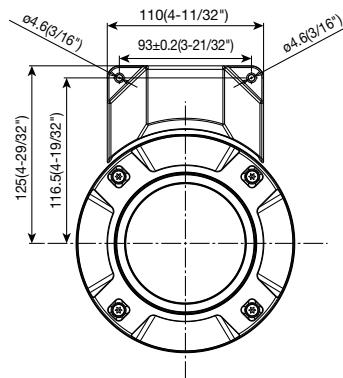

With Attachment for the conduit