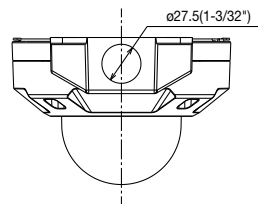

Appearance

With Attachment plate