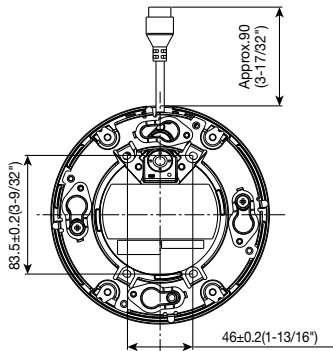

Appearance

With Attachment plate