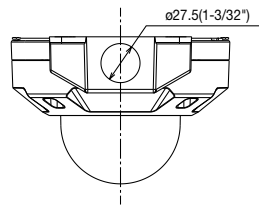

Appearance

With Attachment plate