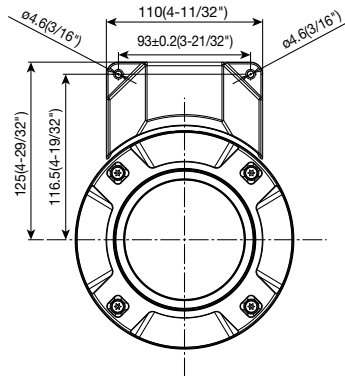

With Attachment for the conduit