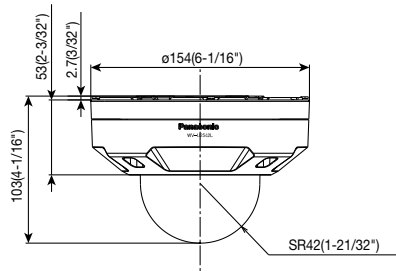

Appearance

With Attachment plate