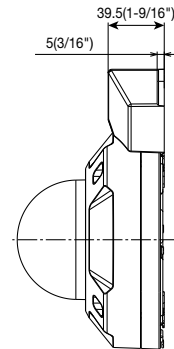

Unit : mm (inches)