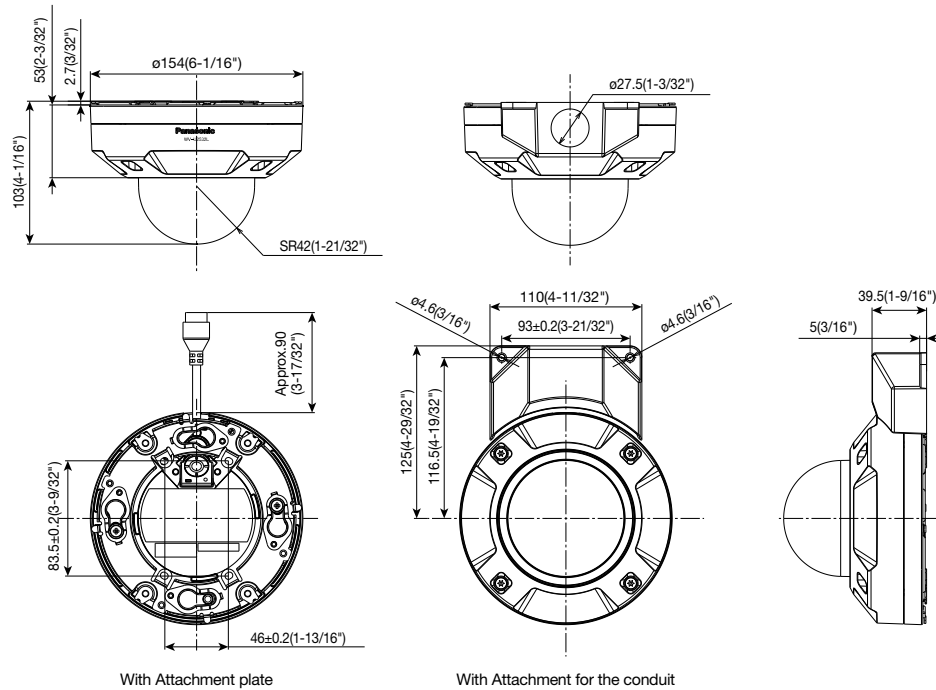

Appearance