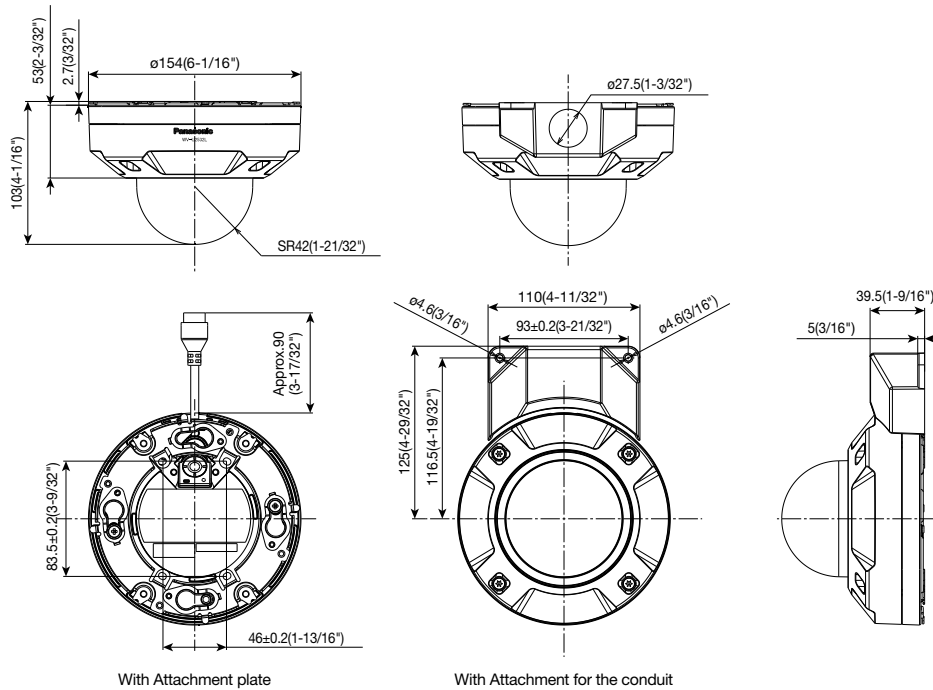

Appearance

Unit : mm (inches)