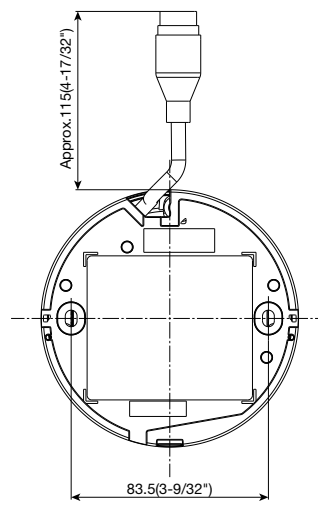

*1 Converted value
*2 When "4:3(30fps mode)" or "4:3(25fps mode)" is selected for "Image capture mode", "90 °" and "270 °" cannot be selected.
*3 Smart Coding(GOP and AUTO VIQS) is not available when setting 30fps.
*4 Only when installation work is properly performed according to the Installation Guide and appropriate waterproof treatment is performed.

Appearance

Unit : mm (inches)