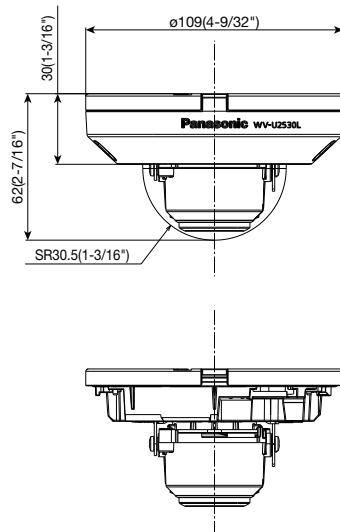

*1 Converted value
*2 When "4:3(30fps mode)" or "4:3(25fps mode)" is selected for "Image capture mode", "90 °" and "270 °" cannot be selected.
*3 Smart Coding(GOP and AUTO VIQS) is not available when setting 30fps.
*4 Only when installation work is properly performed according to the Installation Guide and appropriate waterproof treatment is performed.

Appearance

Unit : mm (inches)