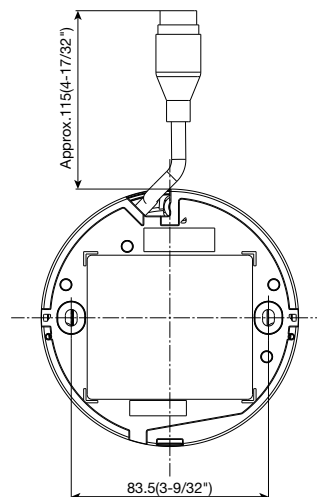

*1 Converted value

*3 Smart Coding(GOP and AUTO VIQS) is not available when setting 30fps.

*4 Only when installation work is properly performed according to the Installation Guide and appropriate waterproof treatment is performed.

Appearance

Unit : mm (inches)