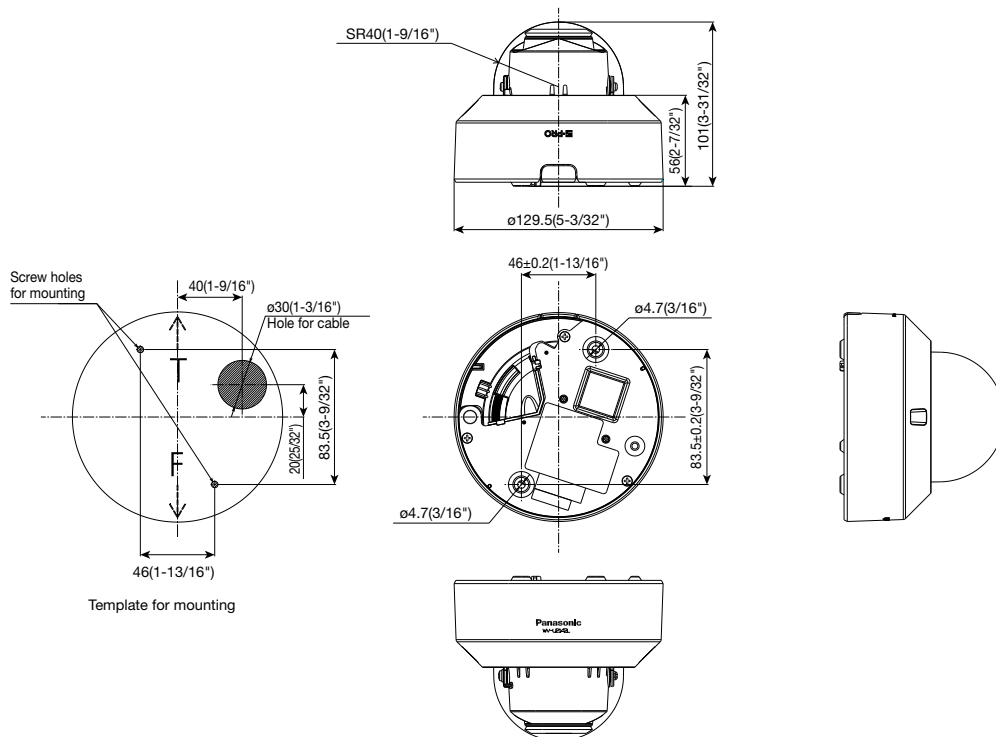

<b>Network</b>	Smart Coding	<b>GOP(Group of pictures) control:</b> On(Frame rate control) / On(Advanced) / On(Mid.) / On(Low) / Off <b>AUTO VIQS:</b> On / Off	
	Audio Compression	-	
	Audio transmission mode	-	
	Supported Protocol	IPv6 : TCP/IP, UDP/IP, HTTP, HTTPS, RTP, SMTP, DNS, NTP, SNMP, DHCPv6, MLD, ICMP, ARP, IEEE 802.1X, DiffServ IPv4 : TCP/IP, UDP/IP, HTTP, HTTPS, RTSP, RTP, RTP/RTCP, SMTP, DHCP, DNS, DDNS, NTP, SNMP, UPnP, IGMP, ICMP, ARP, IEEE 802.1X, DiffServ	
	No. of Simultaneous Users	Up to 14 users (Depends on network conditions)	
	SDXC/SDHC/SD Memory Card (Option)	H.265 recording: Manual REC / Alarm REC (Pre/Post) / Schedule REC Compatible microSDXC/microSDHC Memory Card: Panasonic 32 GB*, 64 GB**model *microSDHC card, **microSDXC card	
	Mobile Terminal Compatibility	iPad, iPhone, Android™ terminals	
	ONVIF Profile	G / T	
	<b>Alarm</b>	Alarm Source	VMD alarm, SCD alarm, Command alarm
		Alarm Actions	SDXC/SDHC/SD memory recording, E-mail notification, HTTP alarm notification Indication on browser, Panasonic alarm protocol output
<b>Input/Output</b>	Monitor Output (for adjustment)	-	
	Audio input	-	
	Audio Output	-	
	External I/O Terminals	-	
<b>General</b>	Safety	UL (UL60950-1), c-UL (CSA C22.2 No.60950-1), CE, IEC60950-1	
	EMC	FCC (Part15 ClassA), ICES003 ClassA, EN55032 ClassB, EN55024	
	Power Source and PoE	(IEEE802.3af compliant) Device : DC48 V 135 mA, Approx. 6.5 W (Class 0 device)	
	Power Consumption	Approx. 6.5 W (Class 0 device)	
	Ambient Operating Temperature	-10 °C to +50 °C (+14 °F to +122 °F)	
	Temperature	{Power On range: 0 °C to +50 °C (+32°F to +122 °F)}	
	Ambient Operating Humidity	10 to 90 % (no condensation)	
	Dimensions	ø129.5 mm x 101 mm (H) (ø5-3/32 inches x 3-31/32 inches (H)) Dome radius 40 mm (1-9/16 inches)	
	Mass (approx.)	Approx. 350 g (0.77 lbs)	
	Finish	Main body : ABS resin, i-PRO white Dome section : Acrylic resin, Clear	

# Appearance

Unit : mm (inches)