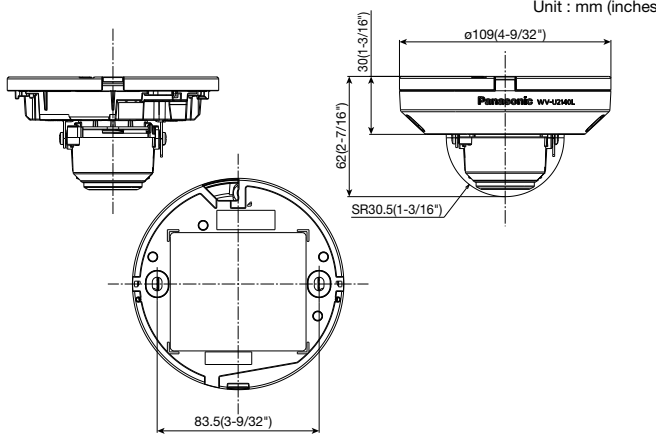

*1 Converted value
*2 When "4:3(30fps mode)" or "4:3(25fps mode)" is selected for "Image capture mode", "90 °" and "270 °" cannot be selected.
*3 Smart Coding(GOP and AUTO VIQS) is not available when setting 30fps.

Appearance

Trademarks and registered trademarks
- iPad and iPhone are trademarks of Apple Inc., registered in the U.S. and other countries.
- Android is a trademark of Google LLC.
- ONVIF is trademarks or registered trademarks of Onvif Inc.
- All other trademarks identified herein are the property of their respective owners.

Important
- Safety Precautions : Carefully read the Basic Information, Installation Guide and Operating Instructions before using this product.
- Panasonic i-PRO Sensing Solutions Co., Ltd. cannot be held responsible for the performance of the network and/or other manufacturers' products used on the network.

Optional Accessories

Mount Bracket / Dome Cover / Other		
Base bracket WV-QJB502-W (i-PRO white)	Ceiling Mount Bracket WV-QCL101-W (i-PRO white)	Wall Mount Bracket WV-QWL500-W (i-PRO white)
(This bracket requires WV-QWL500-W.)	(This bracket requires WV-QWL500-W.)	(This bracket requires WV-QWL500-W.)
Adapter Box WV-QJB500-W (i-PRO white)	Pole Mount Bracket WV-QPL500-W (i-PRO white)	Corner Mount Bracket WV-QCN500-W (i-PRO white)
Dome Cover (Smoke type) WV-QDC500S		

• Brackets are available in four colors, Fine silver, Light gray, Gray and i-PRO white. It is possible to use them in different color combinations.
• Masses and dimensions are approximate. • Specifications are subject to change without notice.