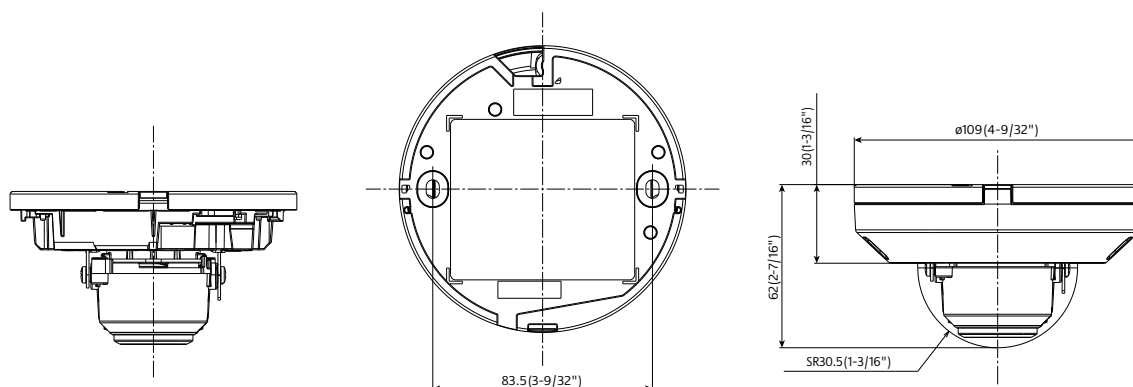

*4 It may be necessary to upgrade the firmware to use these protocols.

Appearance

Unit : mm (inches)

Optional Accessories

Mount Bracket / Other

combination	WALL		POLE	CORNER	HANGING	CEILING
	1	2	1	1	1	1
	Wall Mount Bracket WV-QWL500-W (i-PRO white) 	Base bracket WV-QJB502-W (i-PRO white) 	Pole Mount Bracket WV-QPL500-W (i-PRO white) 	Corner Mount Bracket WV-QCN500-W (i-PRO white) 	Ceiling Mount Bracket WV-QCL100-W *1 (i-PRO white) 	Base bracket WV-QJB502-W (i-PRO white) 
	Adapter Box WV-QJB500-W (i-PRO white)  *If needed.	/	Wall Mount Bracket WV-QWL500-W (i-PRO white) (+ WV-QJB500-W) 	Wall Mount Bracket WV-QWL500-W (i-PRO white) (+ WV-QJB500-W) 	3rd Parties Pipe	/