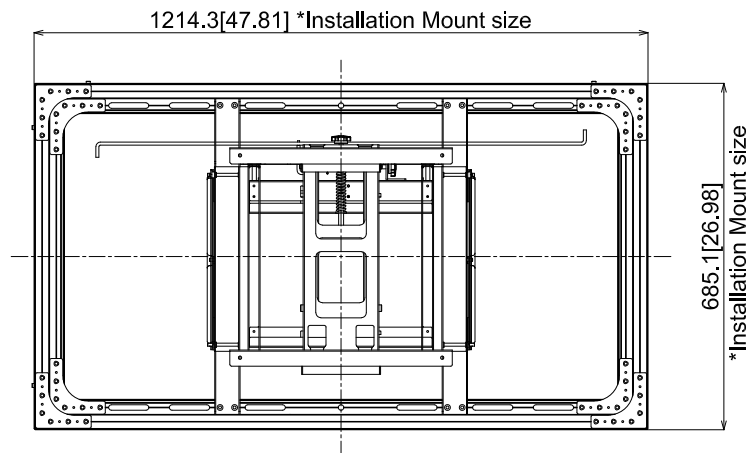

55-inch Class Video Wall Display with Installation Mount

TH-55LFV9 + TY-VK55LV2

15-March-2022
Unit : mm [inches]

Fitting form

Extend form

Design and specification subject to change without notice.