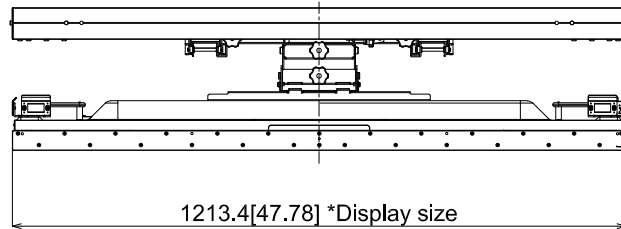

55-inch Class Video Wall Display with Installation Mount

TH-55LFV9 + TY-VK55LV2

15-March-2022
Unit : mm [inches]

Fitting form

Extend form

Design and specification subject to change without notice.