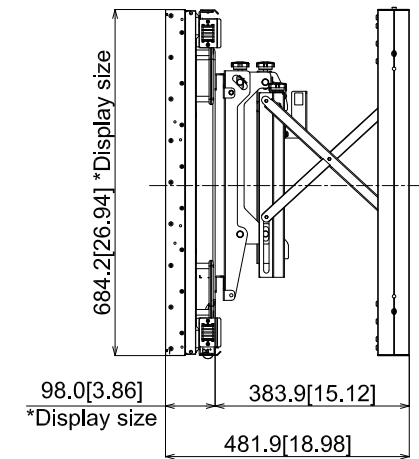

55-inch Class Video Wall Display with Installation Mount

TH-55LFV9 + TY-VK55LV2

15-March-2022
Unit : mm [inches]

Fitting form

Extend form

Design and specification subject to change without notice.