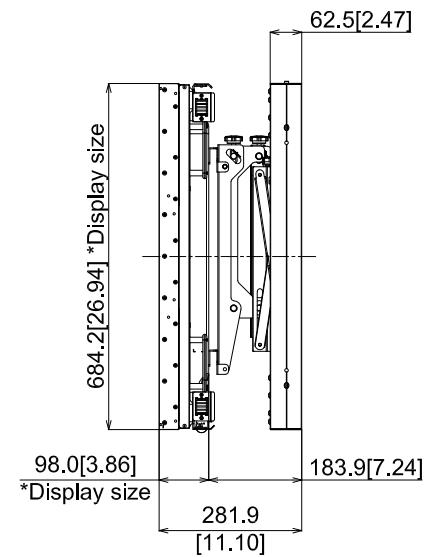

55-inch Class Video Wall Display with Installation Mount

TH-55LFV9 + TY-VK55LV2

15-March-2022
Unit : mm [inches]

Fitting form

Extend form

Design and specification subject to change without notice.