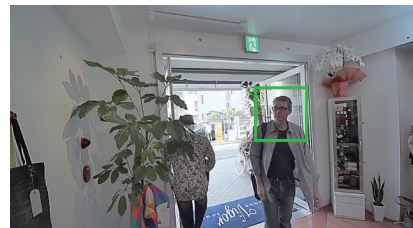

Built-in mic for audio monitoring. Vandal-resistant outdoor model with superior durability.

Compact size

The compact size of both the indoor and outdoor models enables inconspicuous installation that does not spoil the atmosphere of the space.

Wide-angle

The case is compact, and wide-angle imaging is possible.
WV-SFV130(M) / WV-SFN130 Horizontal : 108 deg.
WV-SFV110(M) / WV-SFN110 Horizontal : 100 deg.

Intelligent

The i-VMD function makes active and finely detailed alarm detection possible.