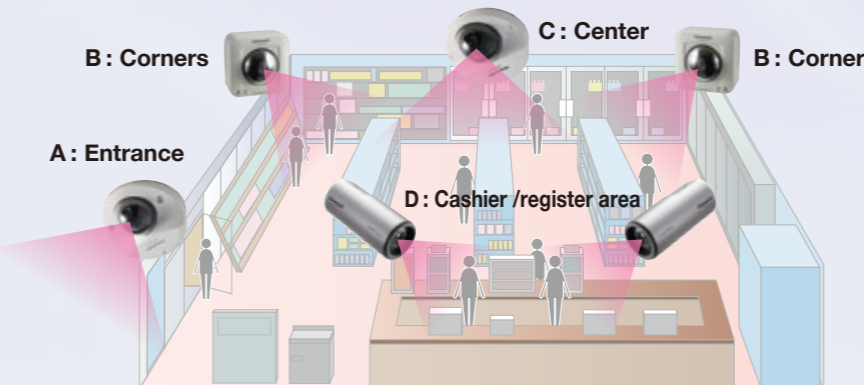

Application Solution (retail)