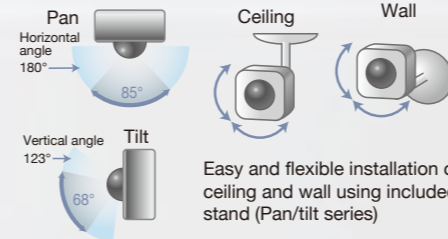

Pan/Tilt view and Easy installation*1

Easy and flexible installation on ceiling and wall using included stand (Pan/tilt series)