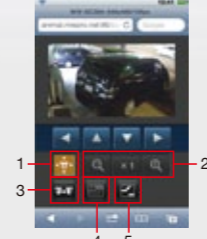

Smart Phone Monitoring

Live monitoring on your palm. Direct camera control from your smart phone.

1. 1 Pan/Tilt
2. 2 Zoom display
3. 3 Preset
4. 4 Change resolution
5. 5 AUX control