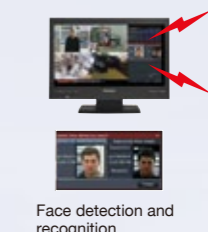

D: Register Area

- **WV-SP105**
- -720p high quality picture
- -Extra optical zoom function for closer view at the cashier machine
- -Stylish compact design box type camera with built in lens

Face detection and recognition