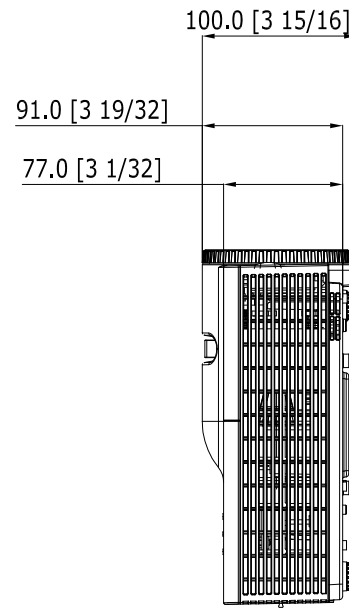

# Panasonic Projector

PT-LX351/LX321/LX271

mm [inches]