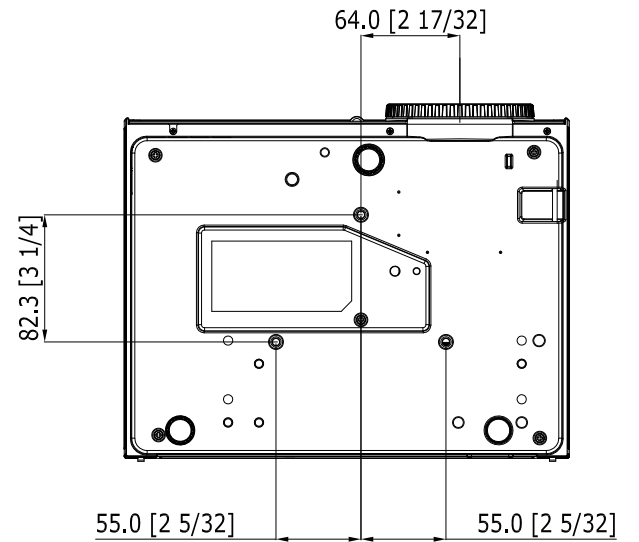

# Panasonic Projector

PT-LX351/LX321/LX271

mm [inches]