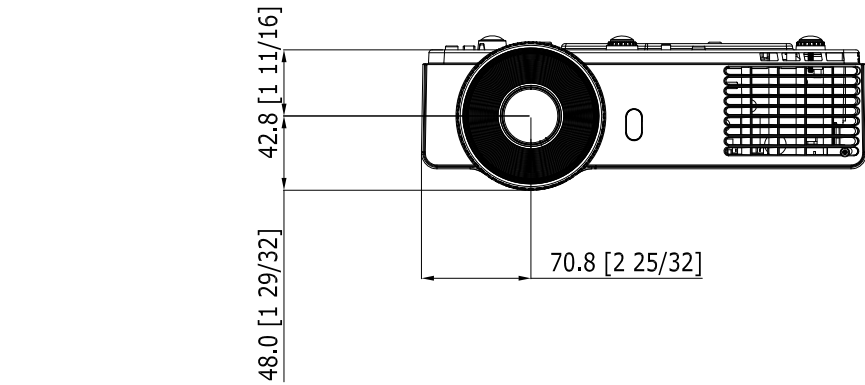

# Panasonic Projector

PT-LX351/LX321/LX271

mm [inches]