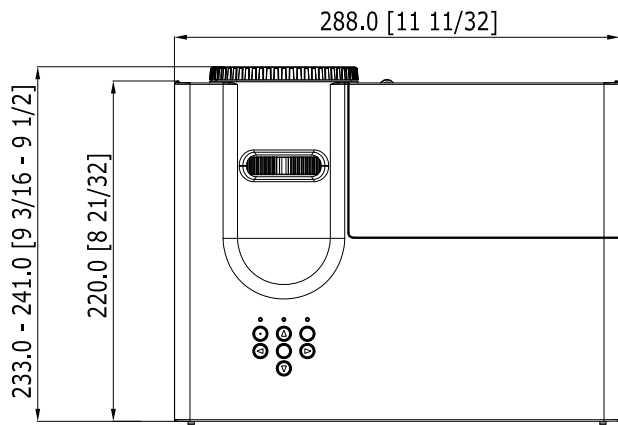

# Panasonic Projector

PT-LX351/LX321/LX271

mm [inches]