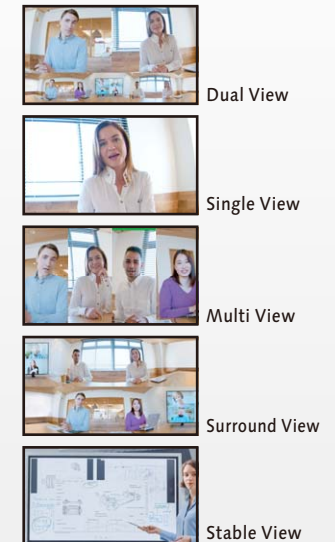

TY-CSP1

Dual View

Single View

Multi View

Surround View

Stable View