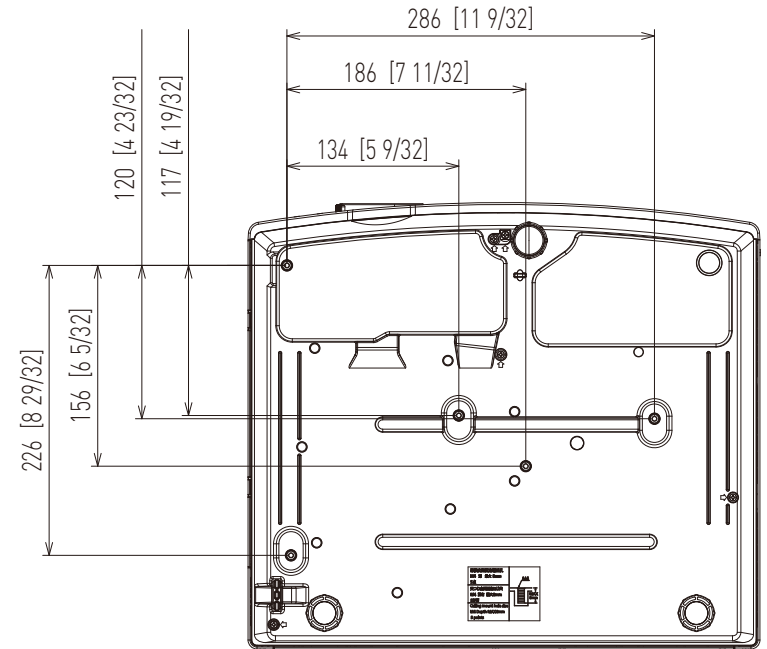

Panasonic Projector

PT-VMZ40

mm [inches]

Design and specifications subject to change without notice.

Jan 2019_01