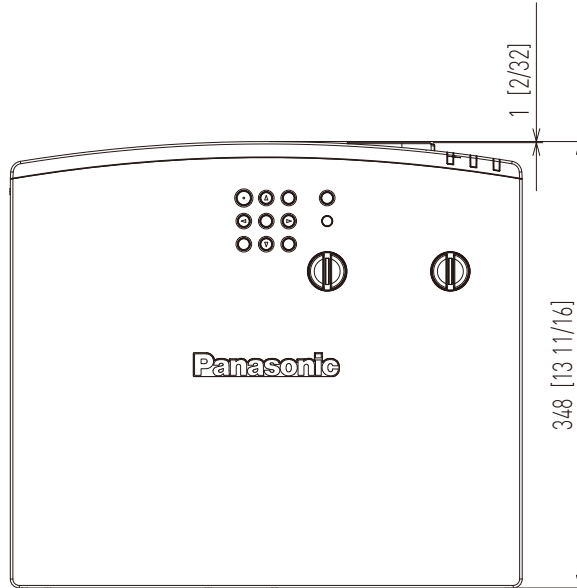

Panasonic Projector

PT-VMZ40

mm [inches]

Design and specifications subject to change without notice.

Jan 2019_01