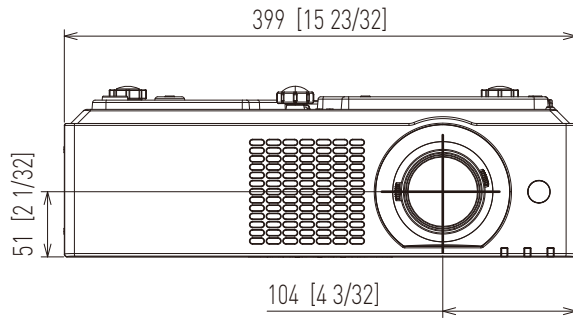

Panasonic Projector

PT-VMZ40

mm [inches]

Design and specifications subject to change without notice.

Jan 2019_01