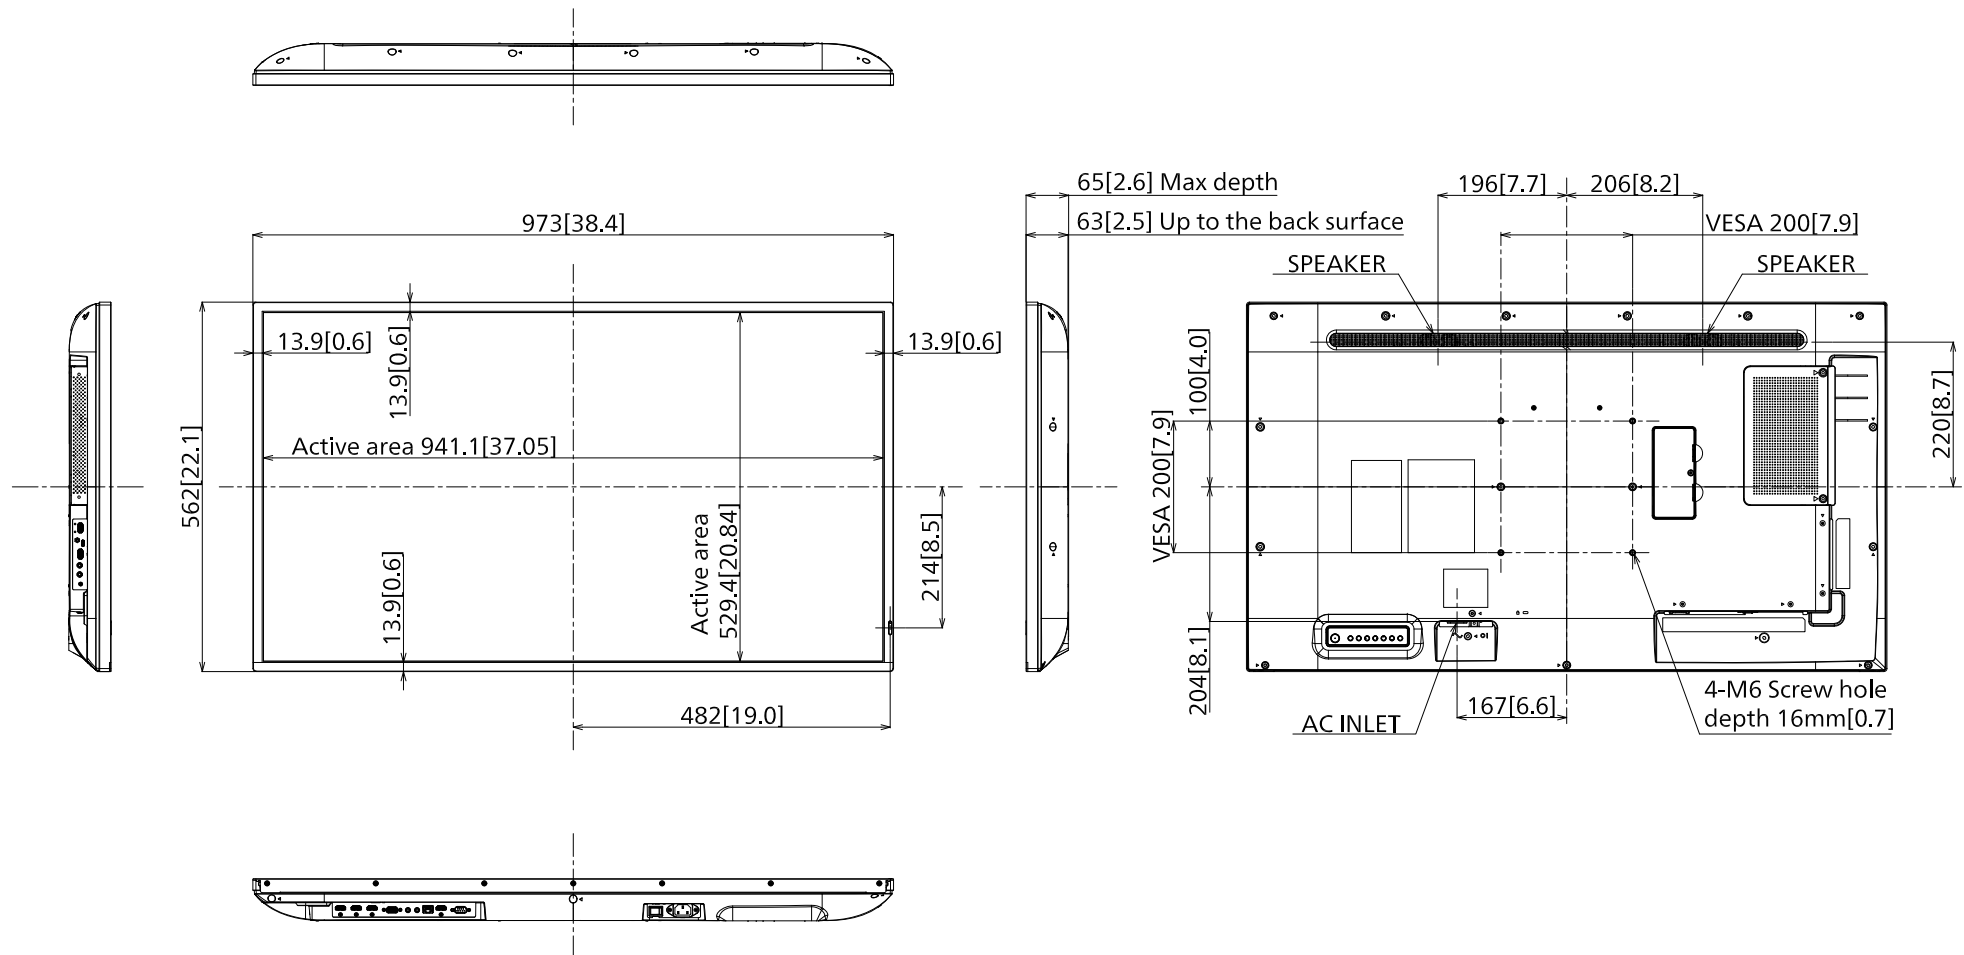

43-inch Class 4K UHD LCD Display

TH-43EQ2

1-Apr-2022
Unit : mm [inches]

Design and specification subject to change without notice.