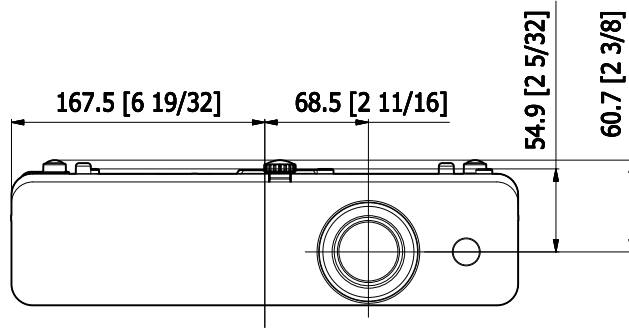

Panasonic Projector

PT-LW362/LW312/LB412/LB382/LB332

mm [inches]