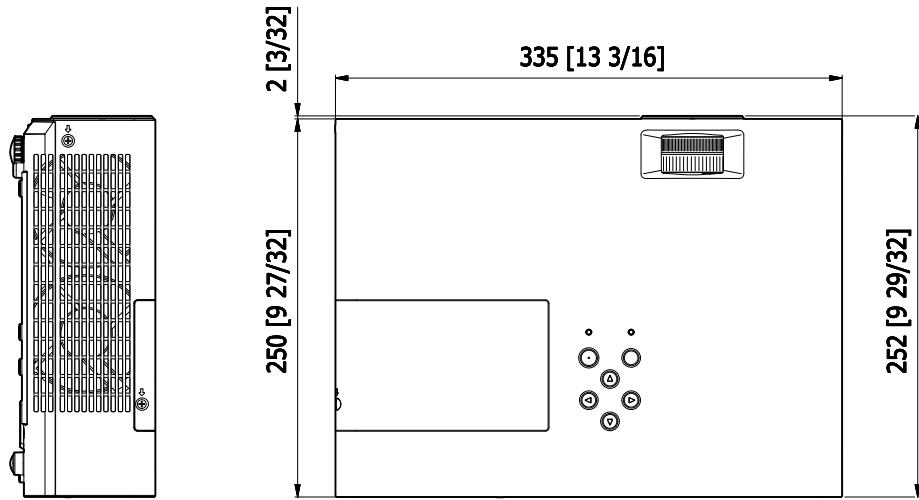

Panasonic Projector

PT-LW362/LW312/LB412/LB382/LB332

mm [inches]