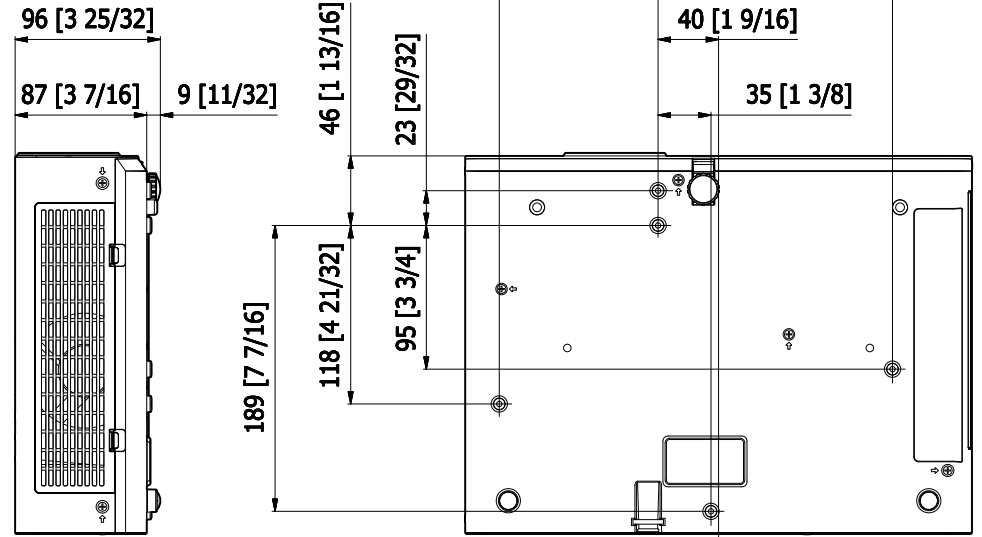

Panasonic Projector

PT-LW362/LW312/LB412/LB382/LB332

mm [inches]