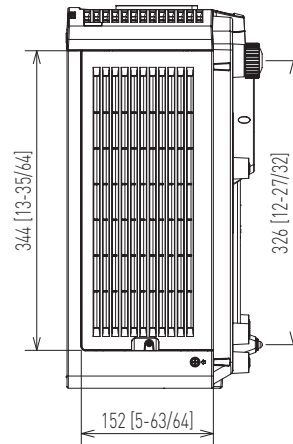

# Panasonic Projector

## PT-MZ880/MZ780/MZ680

5-M6 DIAMETER  
DEPTH MAX 12mm

mm [inches]

Design and specifications subject to change without notice.

Apr 2021\_01