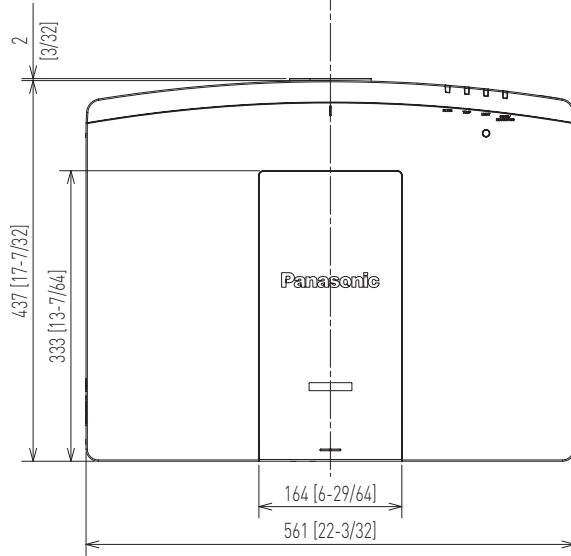

## PT-MZ880/MZ780/MZ680

5-M6 DIAMETER  
DEPTH MAX 12mm

mm [inches]

Design and specifications subject to change without notice.

Apr 2021\_01