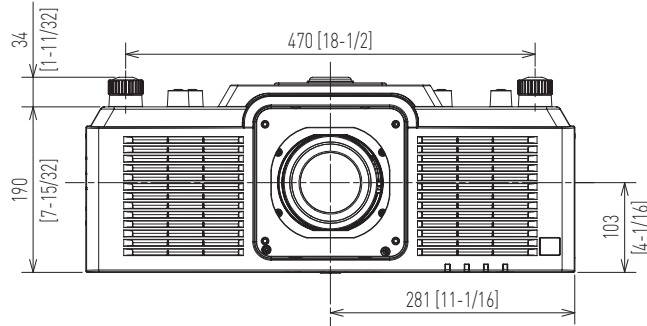

## PT-MZ880/MZ780/MZ680

5-M6 DIAMETER  
DEPTH MAX 12mm

mm [inches]

Design and specifications subject to change without notice.

Apr 2021\_01