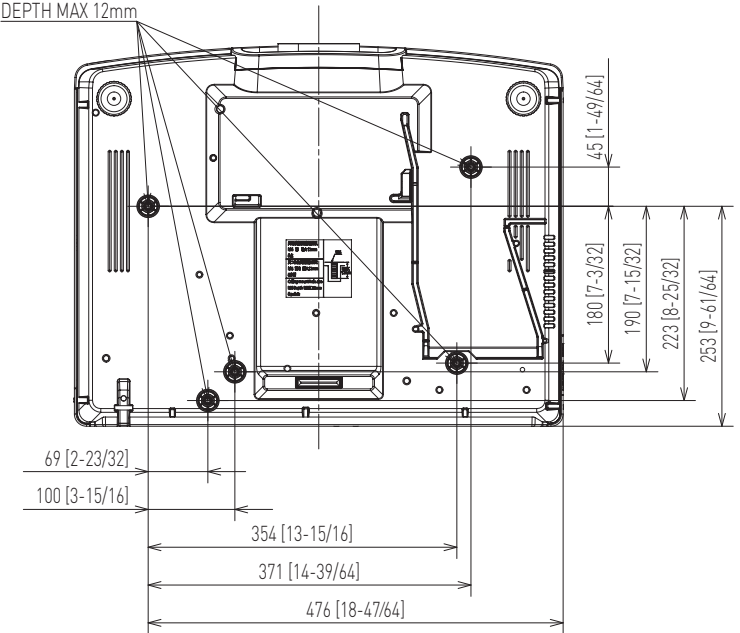

## PT-MZ880/MZ780/MZ680

5-M6 DIAMETER  
DEPTH MAX 12mm

mm [inches]

Design and specifications subject to change without notice.

Apr 2021\_01