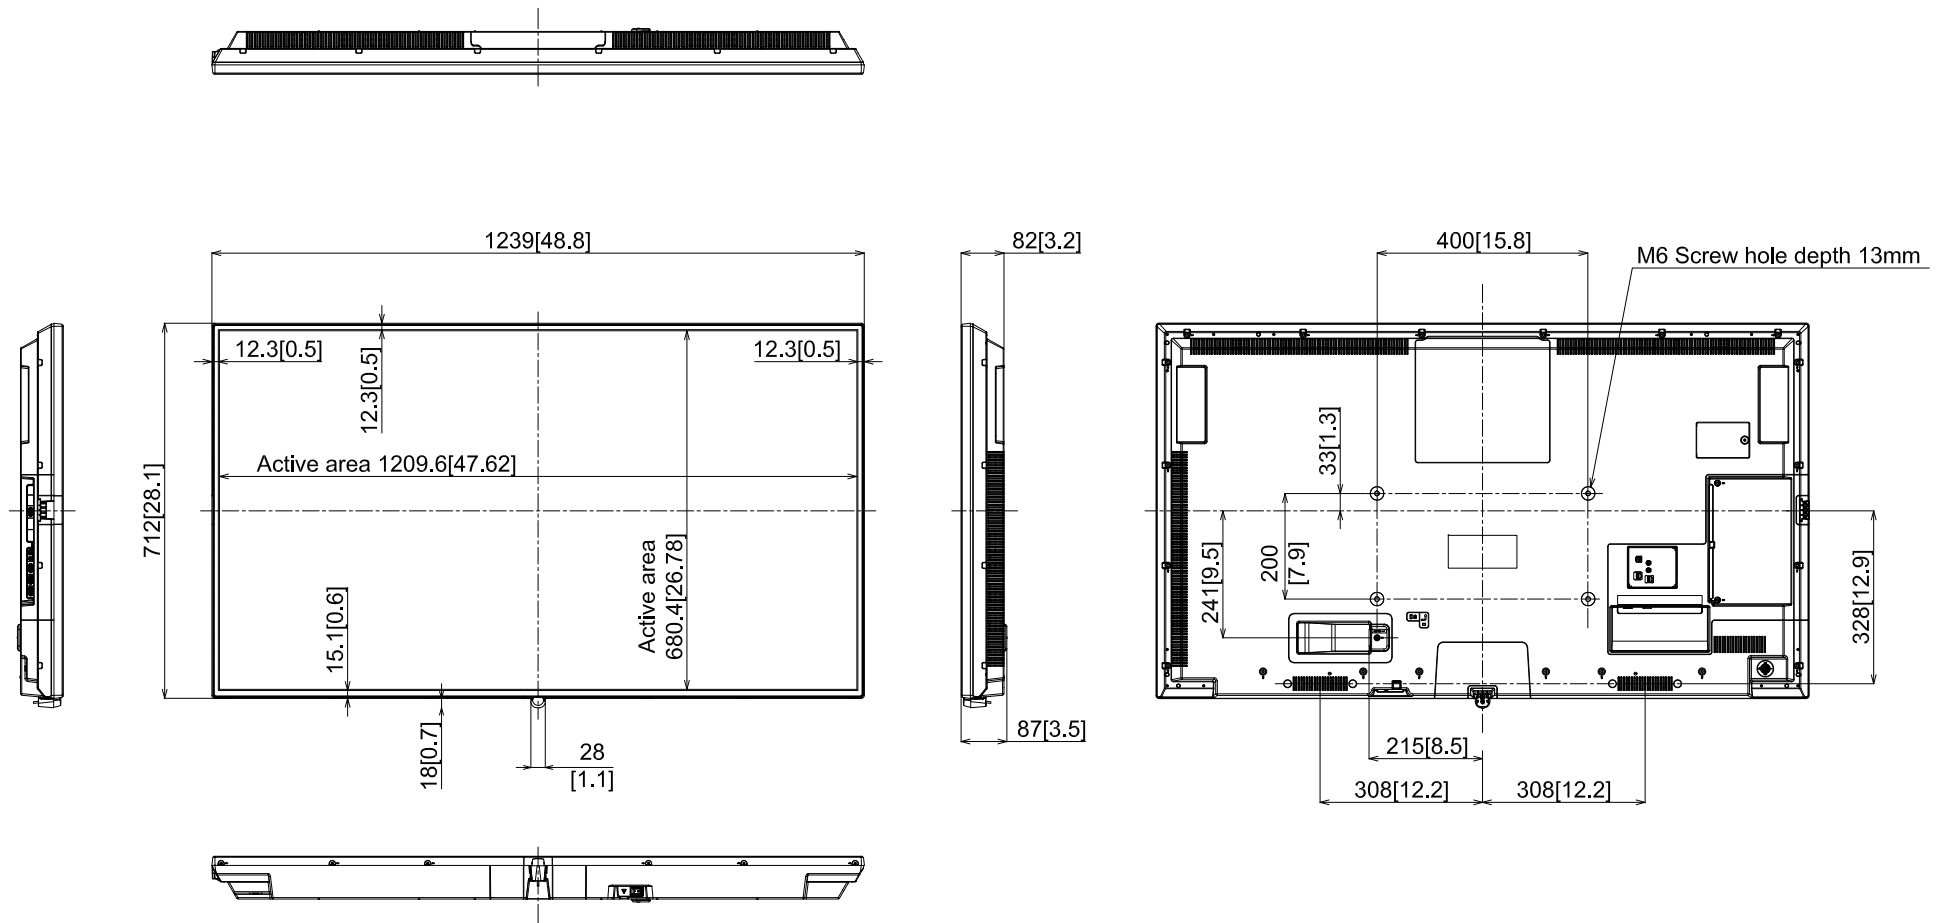

55-inch Class 4K UHD LCD Display

TH-55CQE1

15-March-2022

Unit : mm [inches]

Design and specification subject to change without notice.