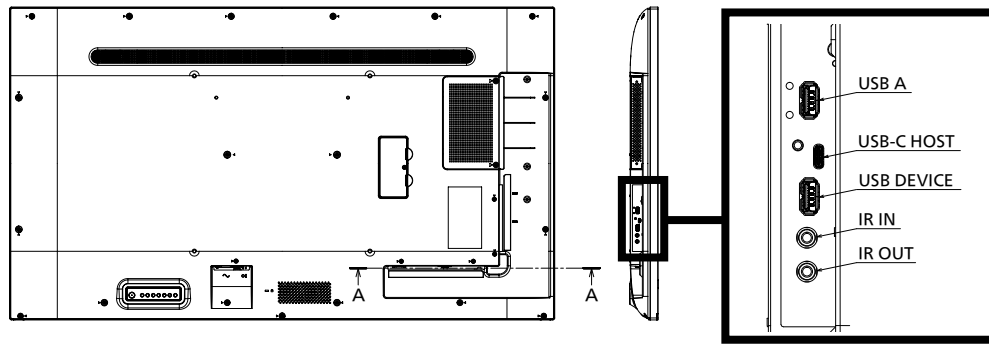

Drawing of terminals

View from back

SECTION A-A