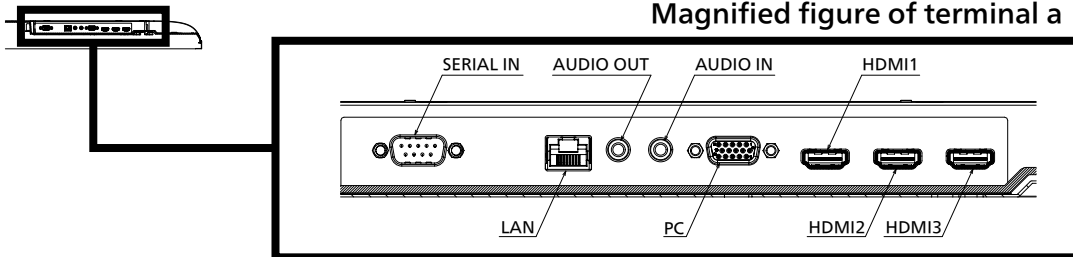

UC : USB-C DP Alt Mode (USB-C HOST)

<sup>3</sup> Based on VESA CVT-RB (Reduced Blanking) standard

<sup>4</sup> YCbCr 4:2:0 format only supported.

<sup>5</sup> Signals with ○ in the plug and play compatible signal column is the signal described in the EDID (extended display identification data) of the display. For the signals without ○ in the plug and play compatible signal column, the resolution may not be selected on the computer even if the display is supporting it.

<sup>6</sup> 4K / 60p means 4K / 60p / HDR and 4K / 60p / SDR.

**Note**

● The signal format distinguished automatically will be sometimes indication different from an actual input signal.

● [ i ] shown after the number of dots of resolution means the interlace signal.

● When 1080/30PsF signal and 1080/25PsF signal are input, they are processed as 1080/60i signal and 1080/50i signal, and then displayed.

**Drawing of terminals**

View from back

SECTION A-A

**Sectional view of terminal a**  
(SERIAL IN / LAN / AUDIO OUT / AUDIO IN / PC / HDMI 1/2/3)