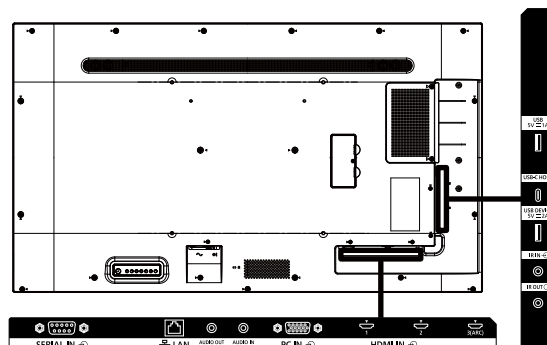

**COMPATIBLE SOFTWARE**

Multi Monitoring & Control Software
CMS Content Management Software
Video Wall Manager

**OPTIONAL ACCESSORIES**

Pedestal	TY-ST55PE9
Early Warning Software	ET-SWA100 / 105series
Basic license / 3-year license	(Depending on the license type, the symbol at the end of the part number is different.)
3G-SDI Terminal board	TY-SB01SS
12G-SDI Terminal board	TY-SB01QS

**DIMENSIONS**

Cautions: This drawing is not a scale  
Units : mm (inch)

**CONNECTION TERMINAL**

<sup>1</sup>Specifications and appearance are subject to change without notice.

**List of correspondence signals**