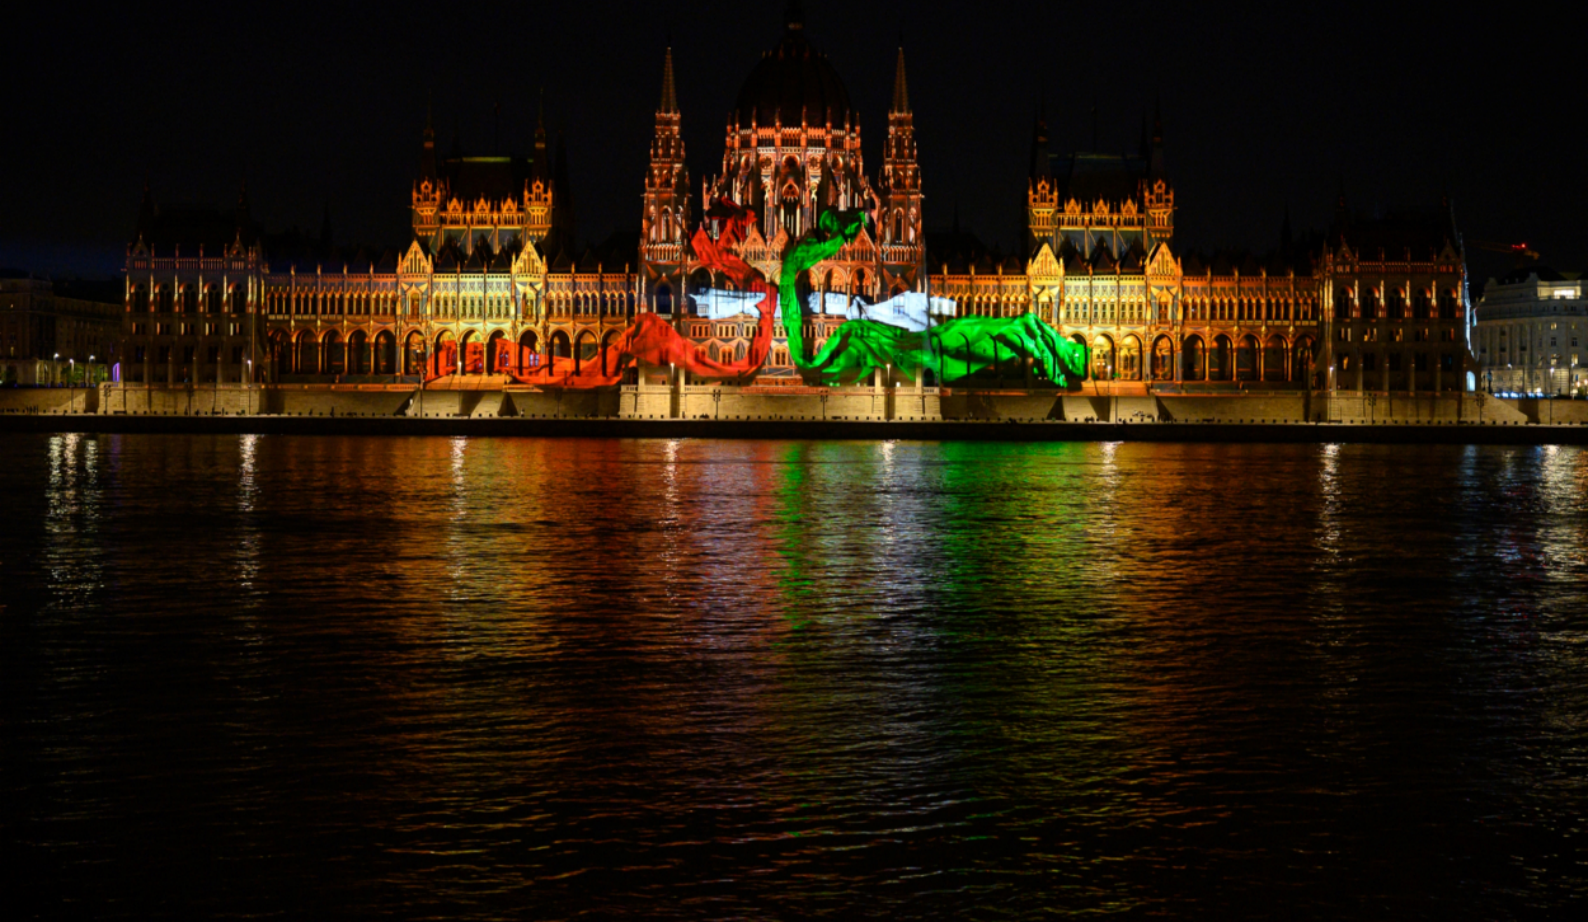

Why Panasonic projectors?

"It was clear to us from the first moment that we wanted to project the Parliament with Panasonic projectors. We have been following the development of Panasonic in recent years, mainly in the field of laser projectors, which have far more **spectacular contrast and brightness** than other similar high-performance projectors on the market.

The size of the projectors was also an important aspect during the design process, which is why we chose Panasonic.

The energy consumption was also one of the crucial features which we have considered, as the electrical settings of the projectors had to be solved from an aggregator at the event site. It was very important aspect how much power would be needed during the project.

Reliability and image quality were only available on Panasonic projectors with this amount of special long optics. This also makes it clear that rental companies also like to work with these projectors," says Daniel Besnyő.

Sandor Zsembery
Panasonic Connect Europe GmbH
Magyarországi Fióktelpe (Branch Office
of Hungary)
Alíz Utca 4
H-1117 Budapest
Hungary
☎ +36 20 218 1220

▶ Projection mapping with 50 laser projectors in
Hungary
🌐 business.panasonic.co.uk/visual-system/case-studies/projection-mapping-Hungary

Panasonic
CONNECT