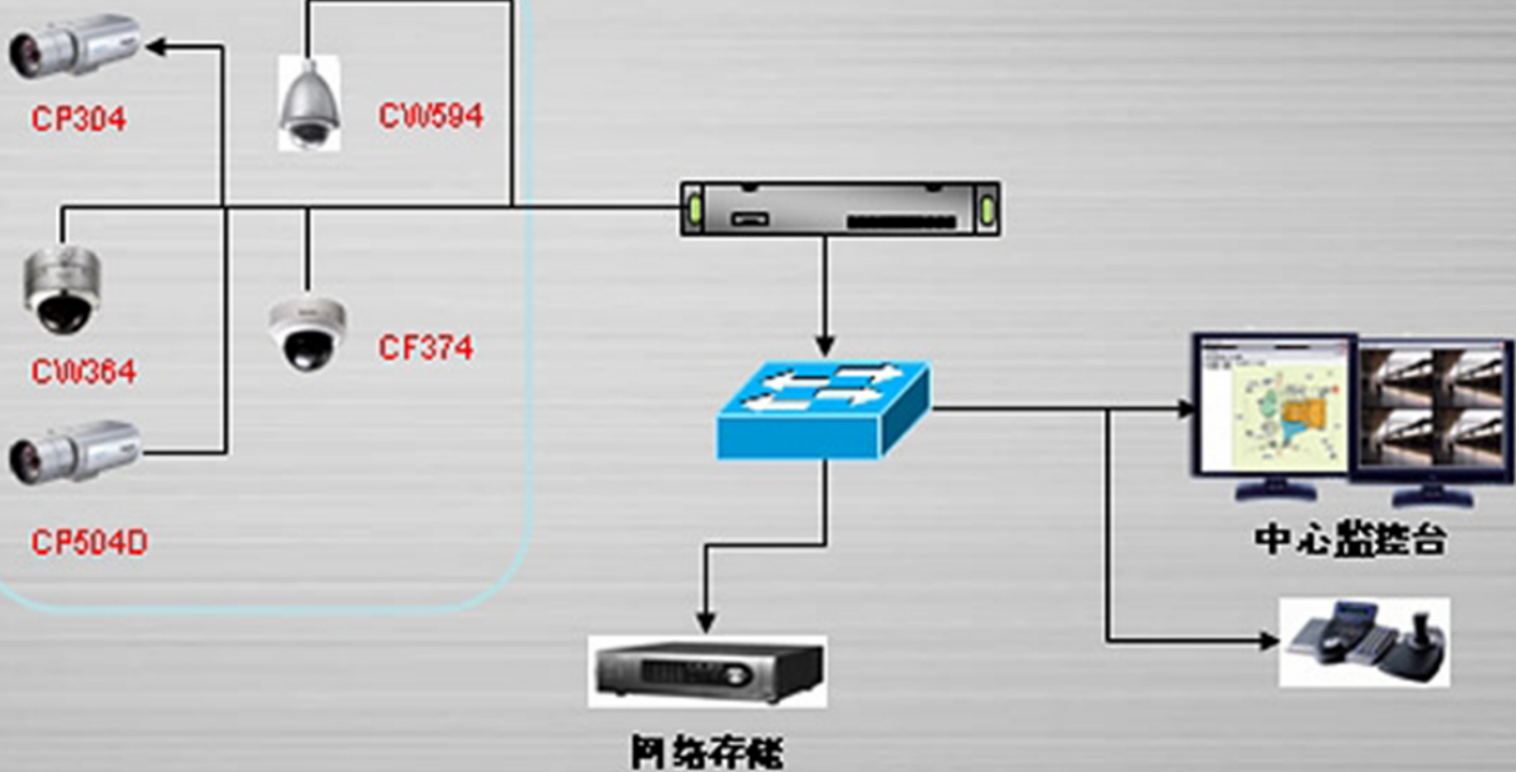

前端摄像机

# Zhejiang Province under the prison system of Zhejiang Jinhua fifth prison / China

## Project Outline

Zhejiang Province under the prison system of Zhejiang Jinhua fifth prison surveillance project extend to Shilfeng and Tashan prison District

**WV-CP304**

Day/Night Fixed Camera

**WV-CW364S**

Super Dynamic 6 Weather Resistant Dome Camera