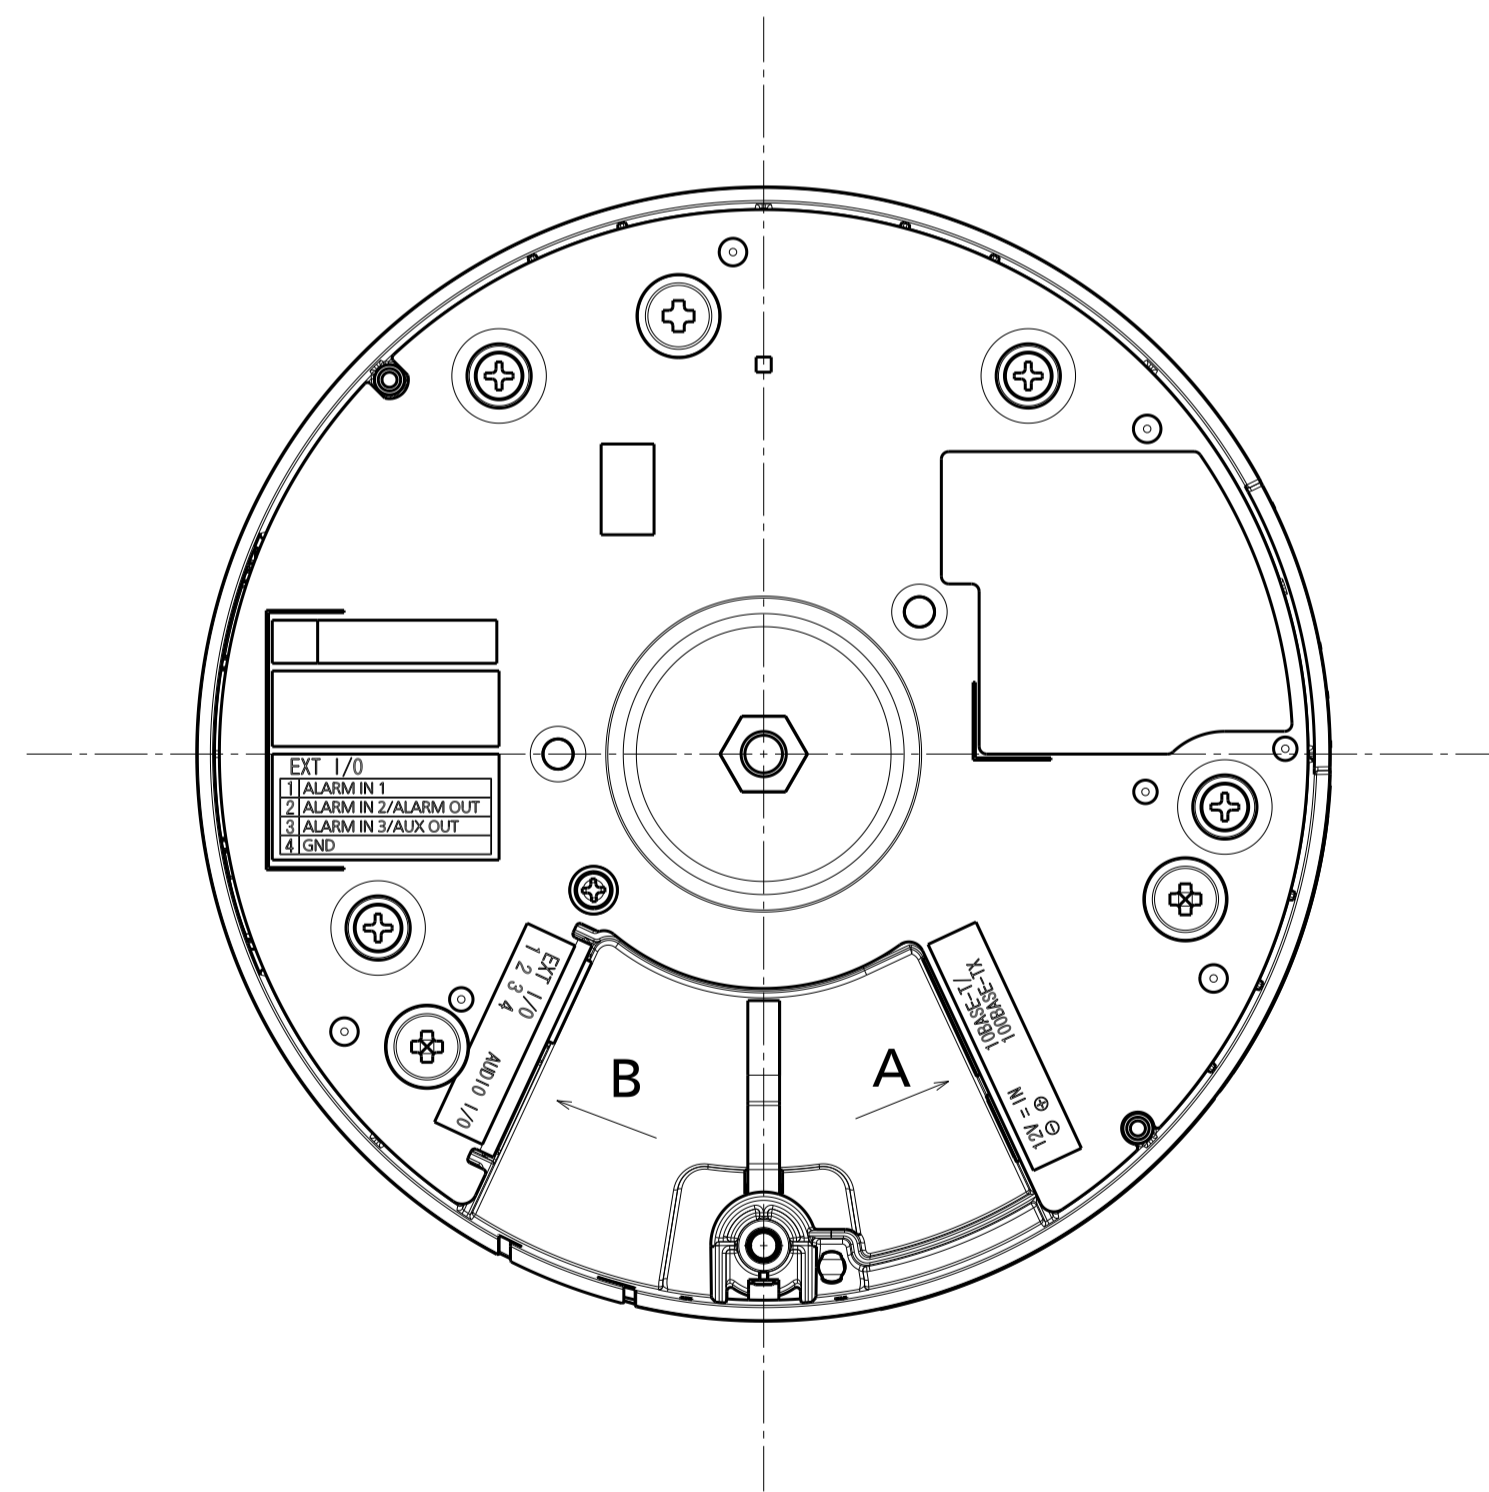

Inside of camera
fixing screw cover

With Attachment Plate

Mass : Approx. 420 g {0.93 lbs} (When using the attachment plate)

WV-S4176

Inside of SD-slot cover
(S=2:1)

View A

View B

Template for mounting

Attach to WV-Q105A

Attach to WV-QCL100-W

Attach to WV-QWL500-W