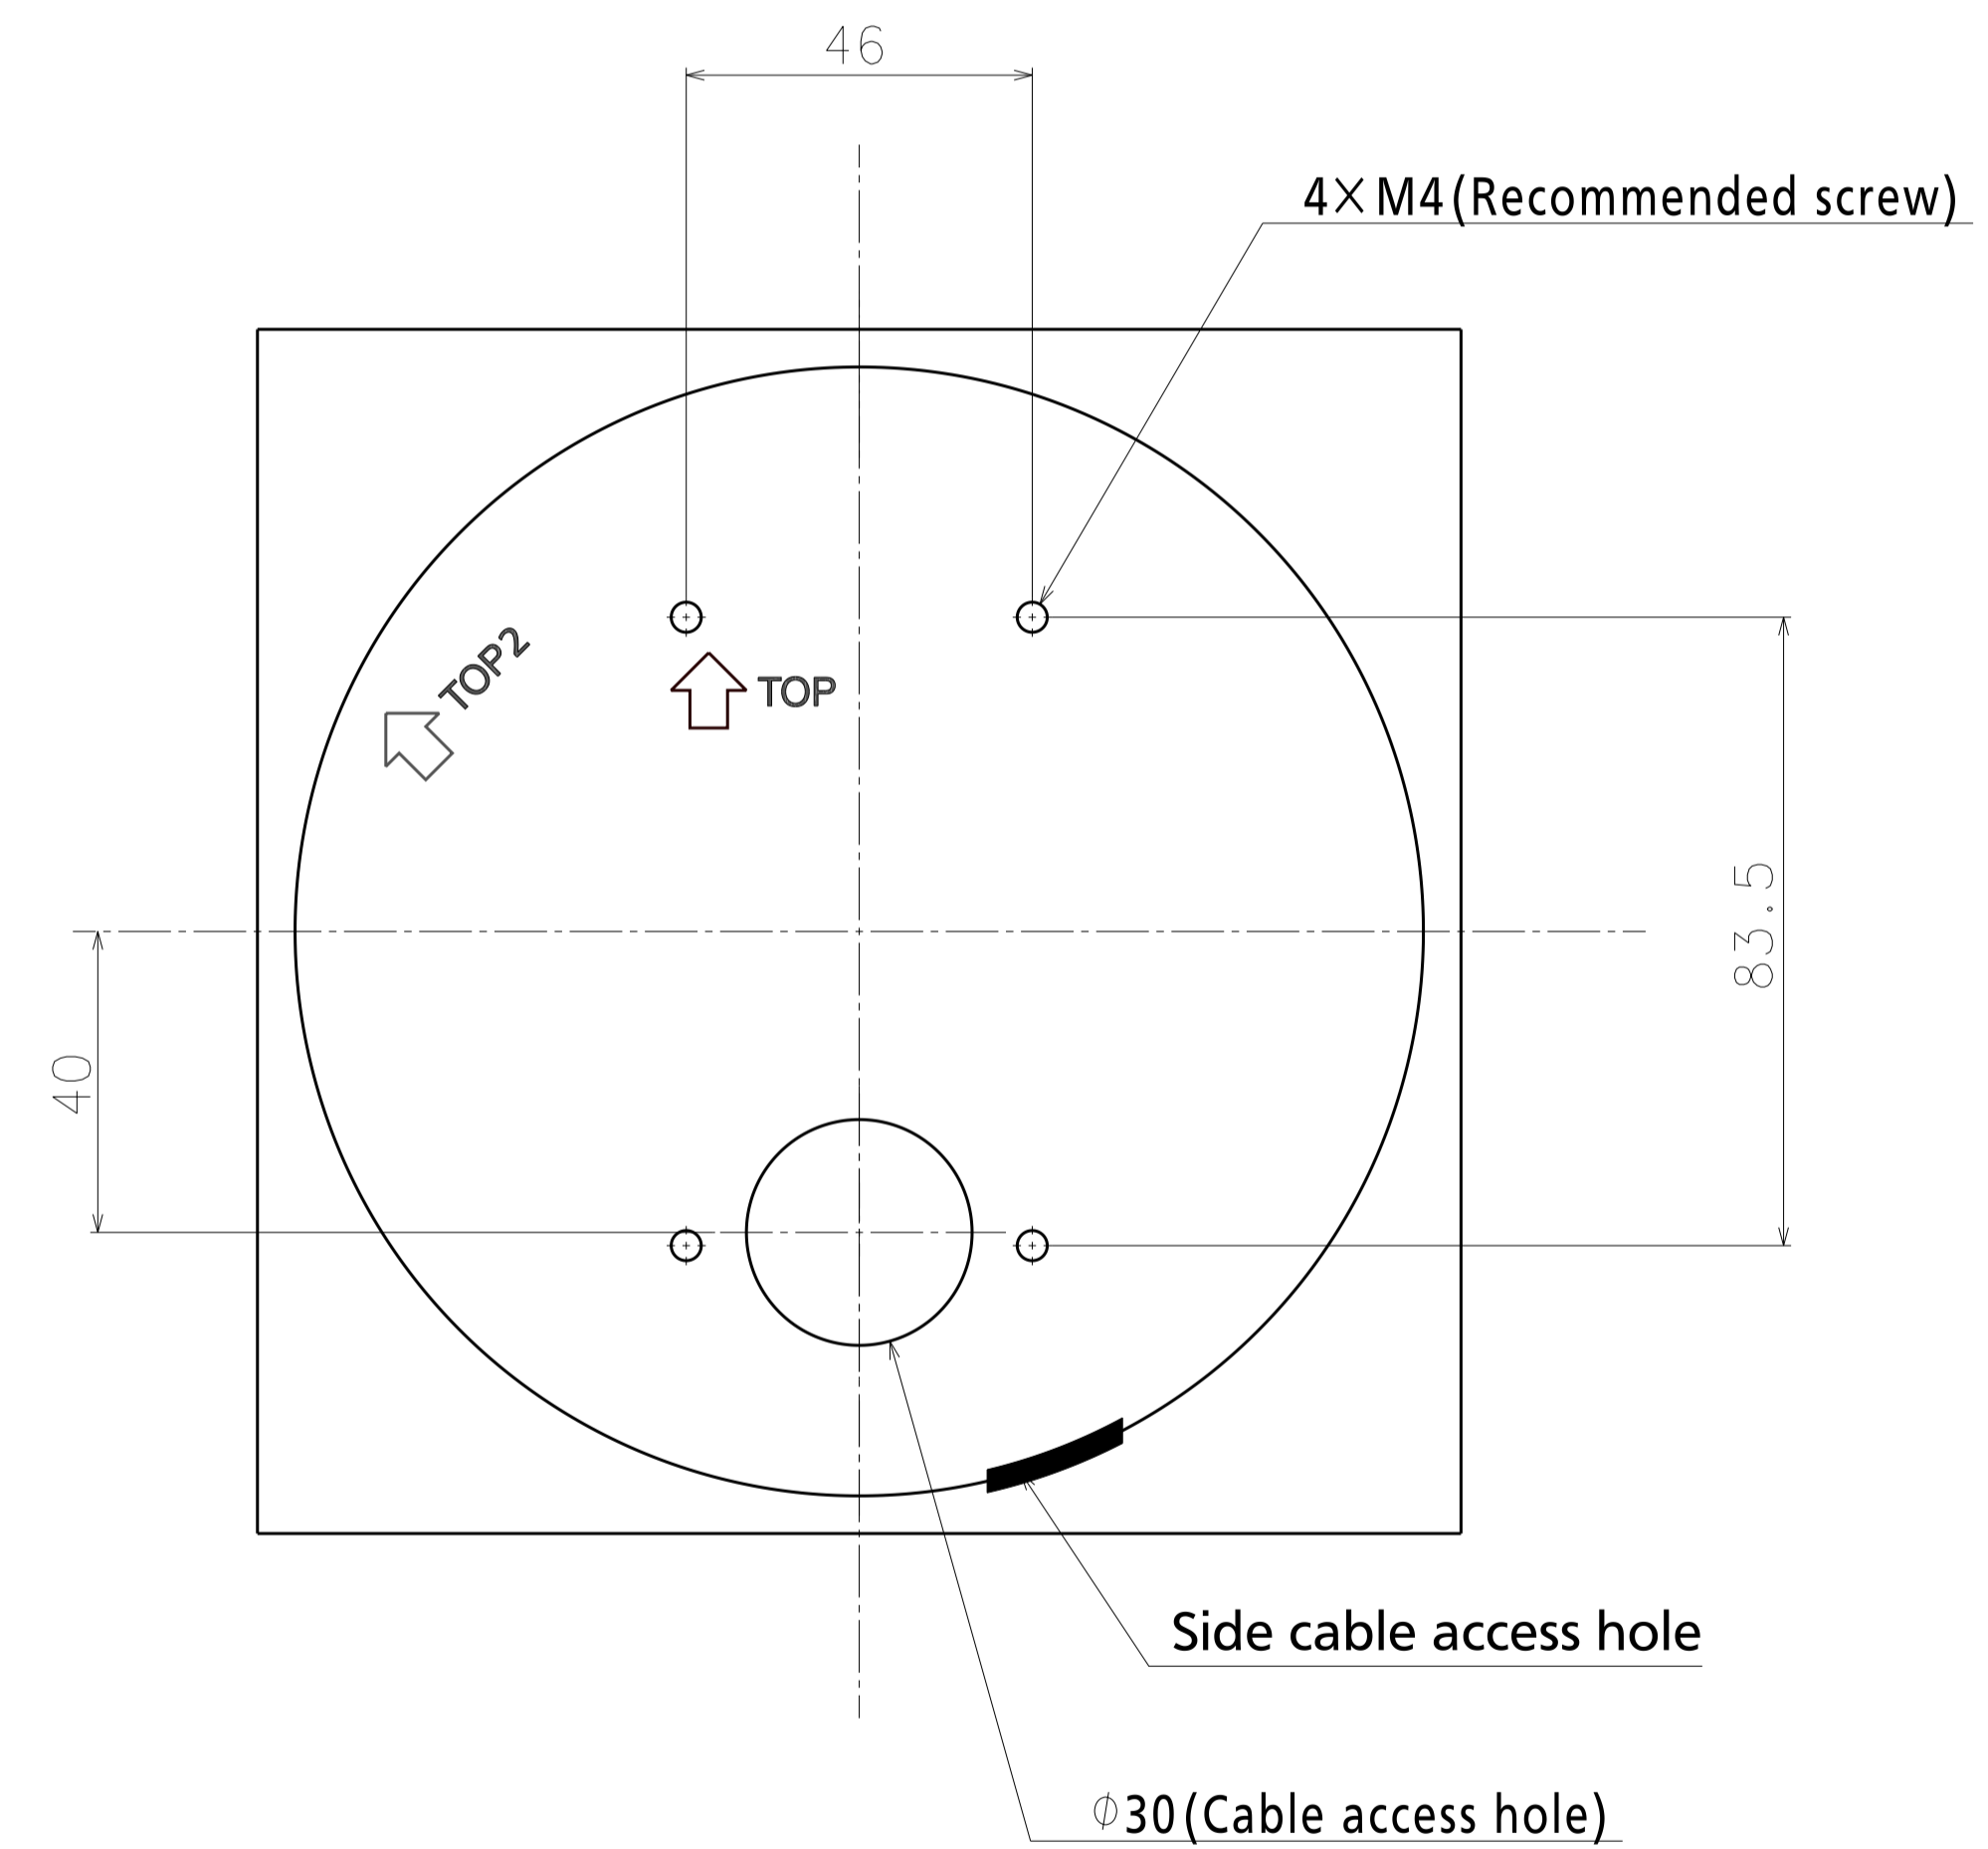

Inside of camera
fixing screw cover

With Attachment Plate

Mass : Approx. 420 g {0.93 lbs} (When using the attachment plate)

WV-S4176

Inside of SD-slot cover
(S=2:1)

View A

View B

Template for mounting

Attach to WV-Q105A

Attach to WV-QCL100-W

Attach to WV-QWL500-W