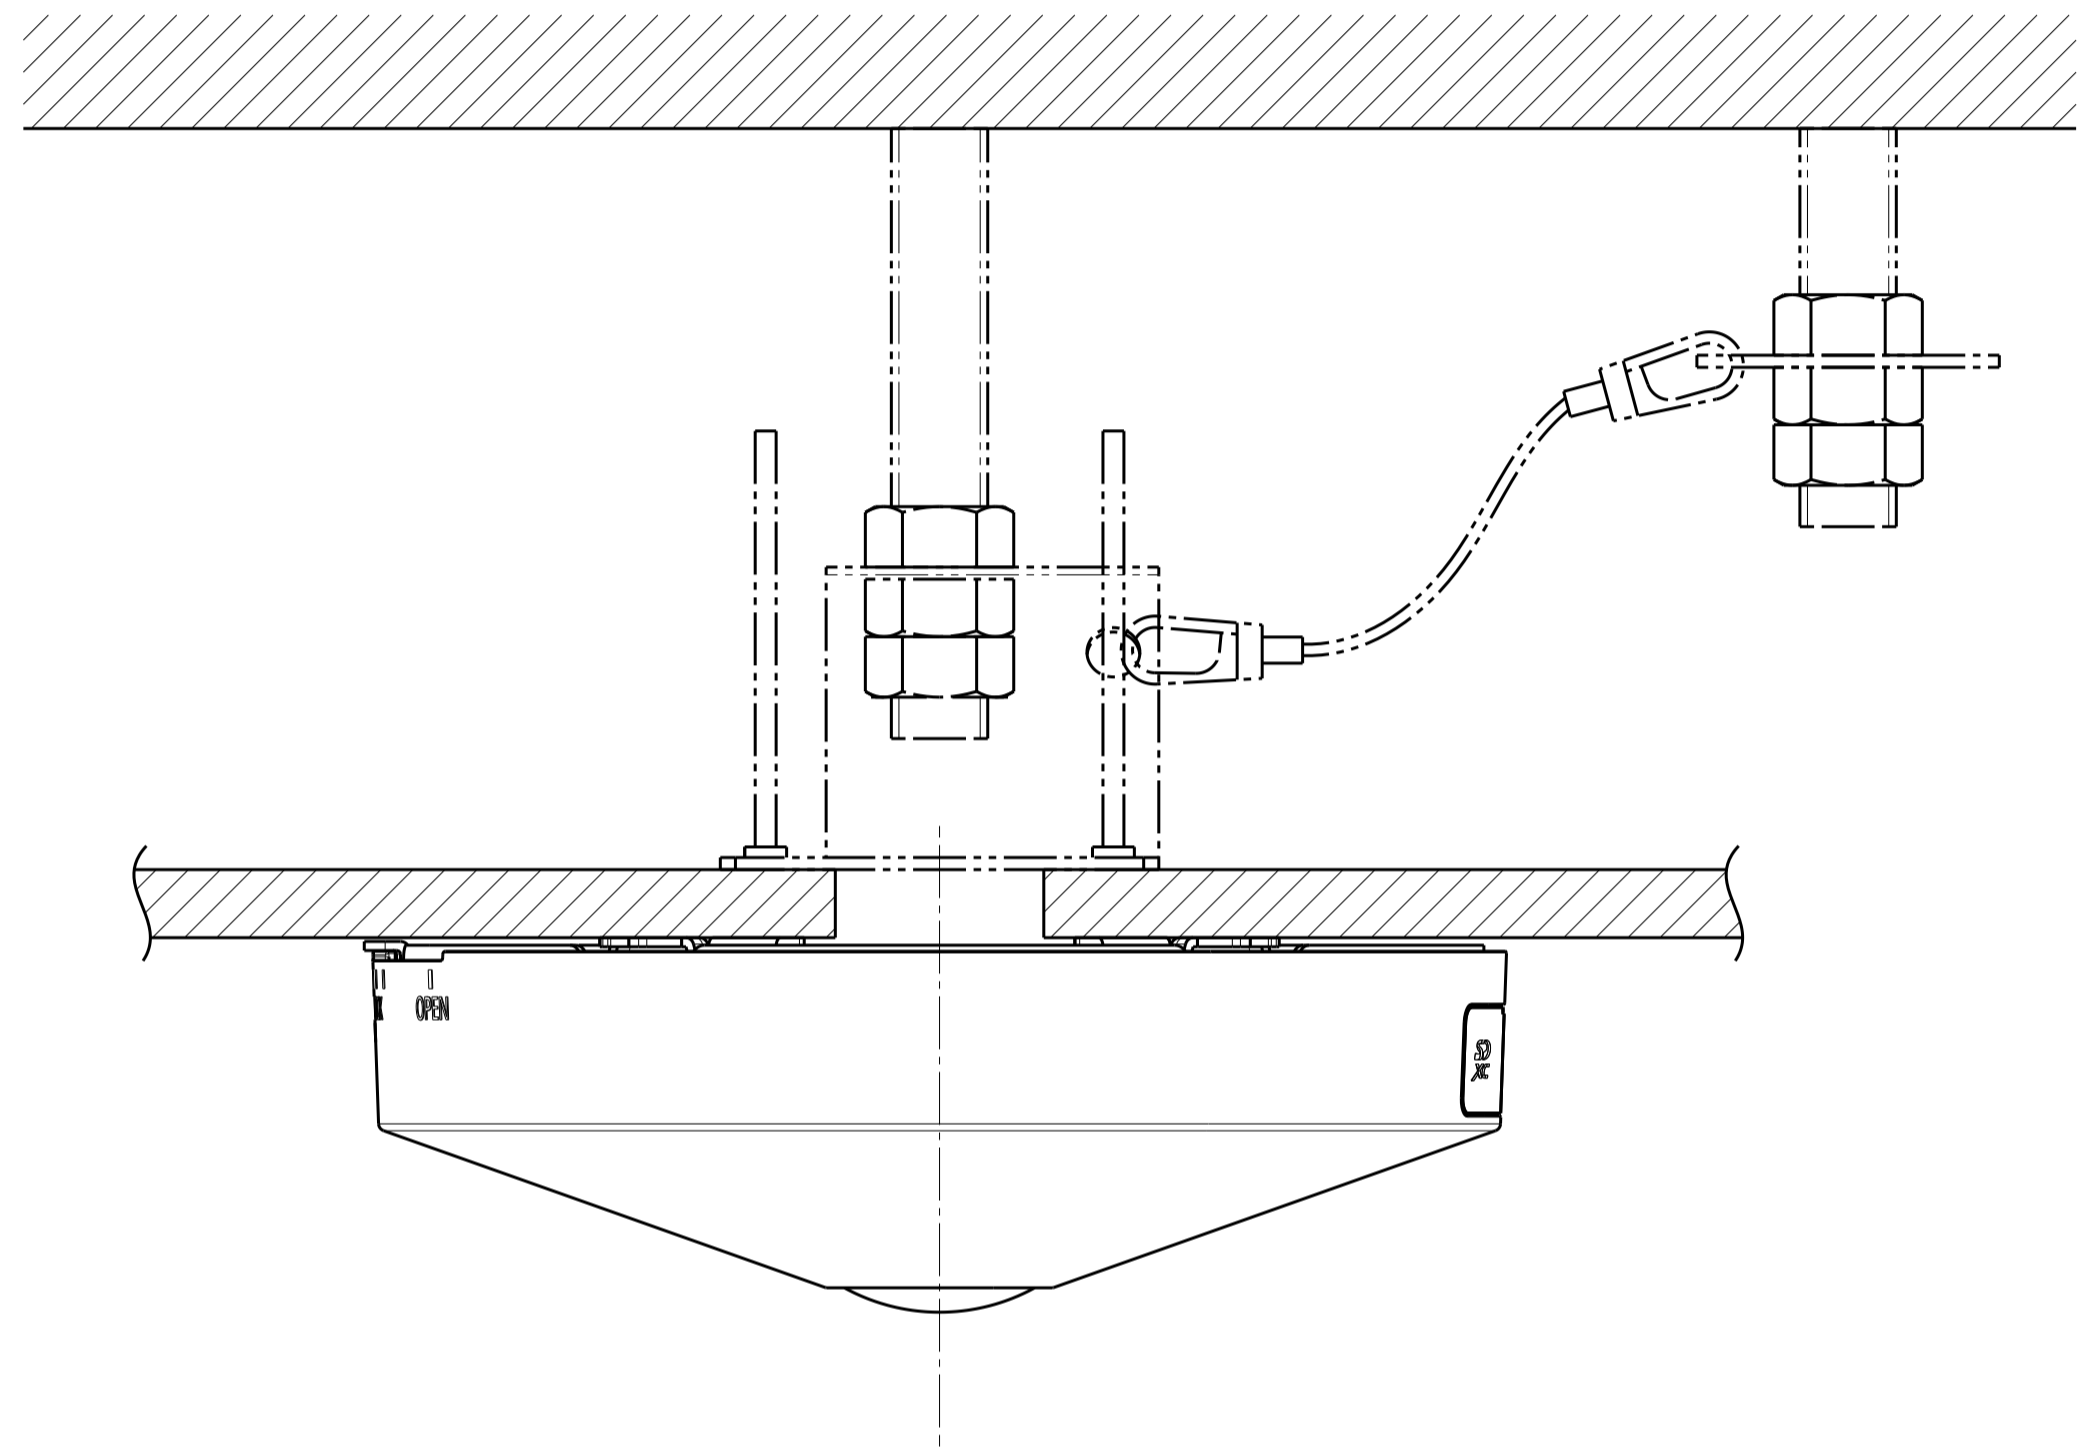

Inside of camera
fixing screw cover

With Attachment Plate

Mass : Approx. 420 g {0.93 lbs} (When using the attachment plate)

WV-S4176

Inside of SD-slot cover
(S=2:1)

View A

View B

Template for mounting

Attach to WV-Q105A

Attach to WV-QCL100-W

Attach to WV-QWL500-W