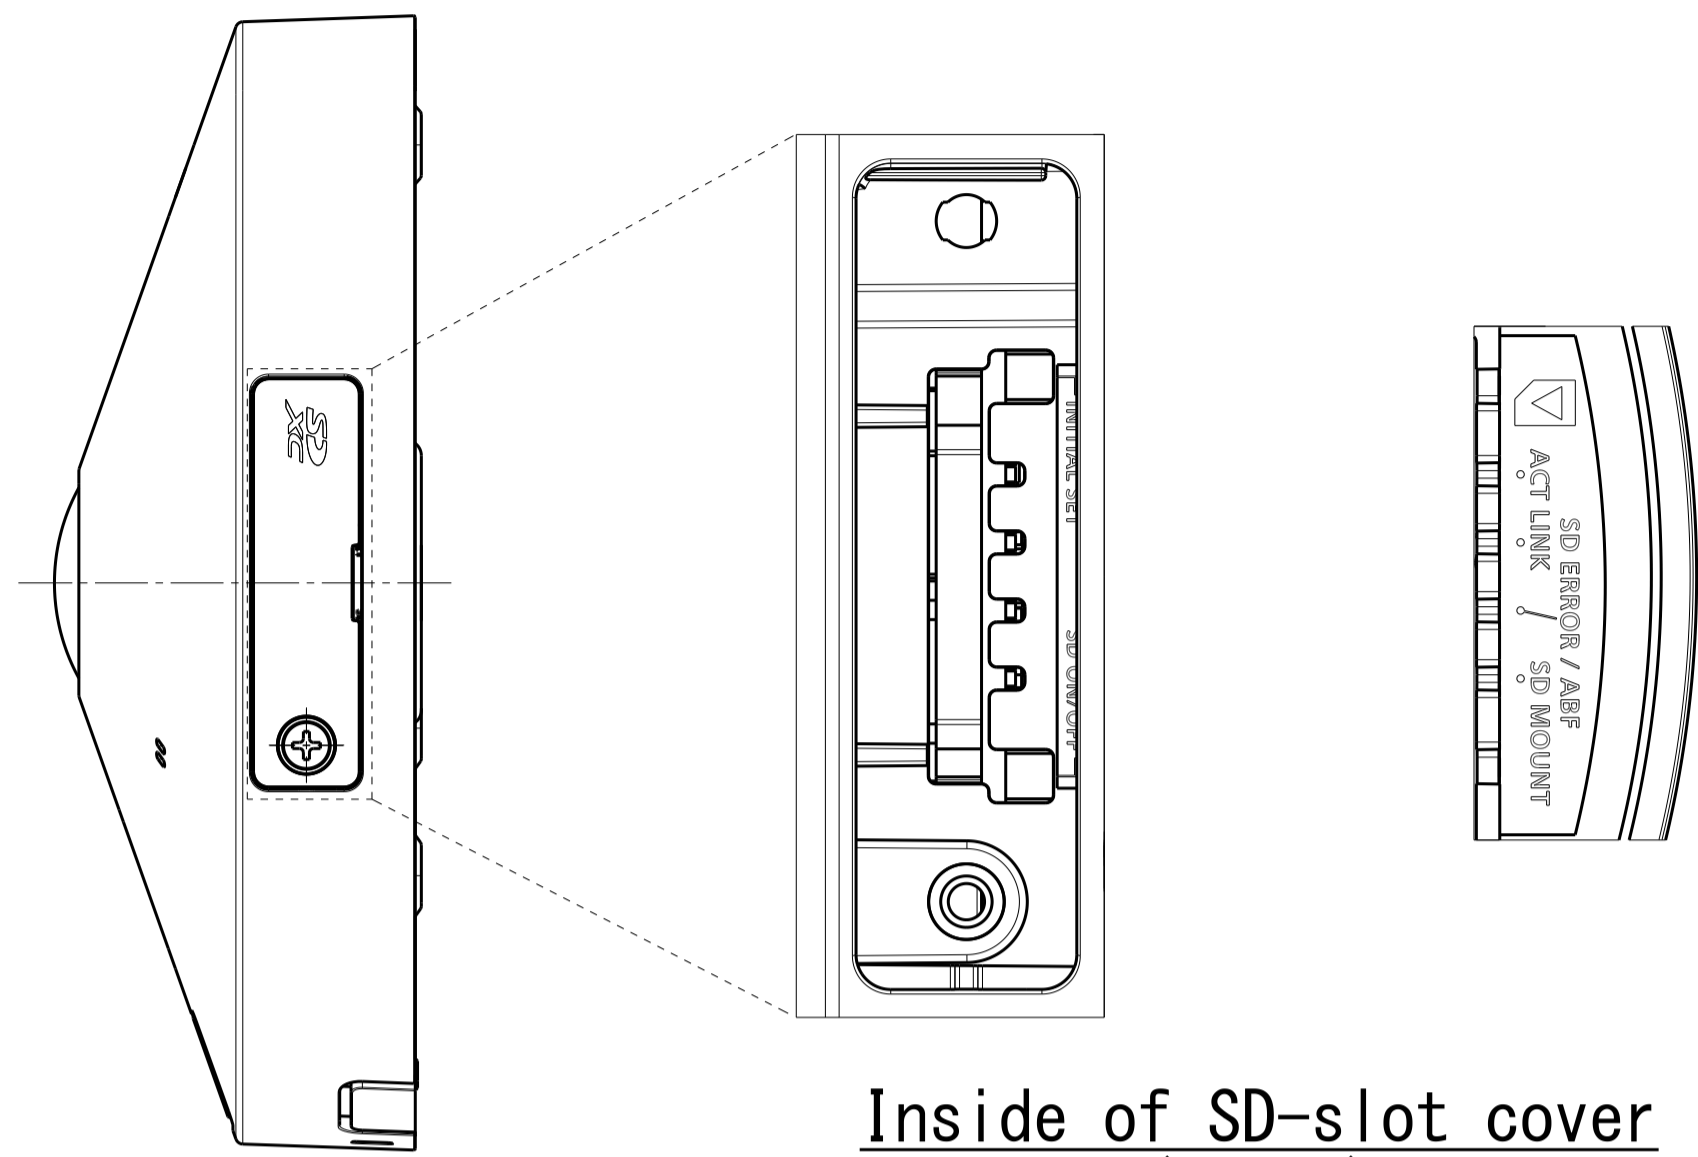

Inside of camera
fixing screw cover

With Attachment Plate

Mass : Approx. 420 g {0.93 lbs} (When using the attachment plate)

WV-S4176

Inside of SD-slot cover
(S=2:1)

View A

View B

Template for mounting

Attach to WV-Q105A

Attach to WV-QCL100-W

Attach to WV-QWL500-W