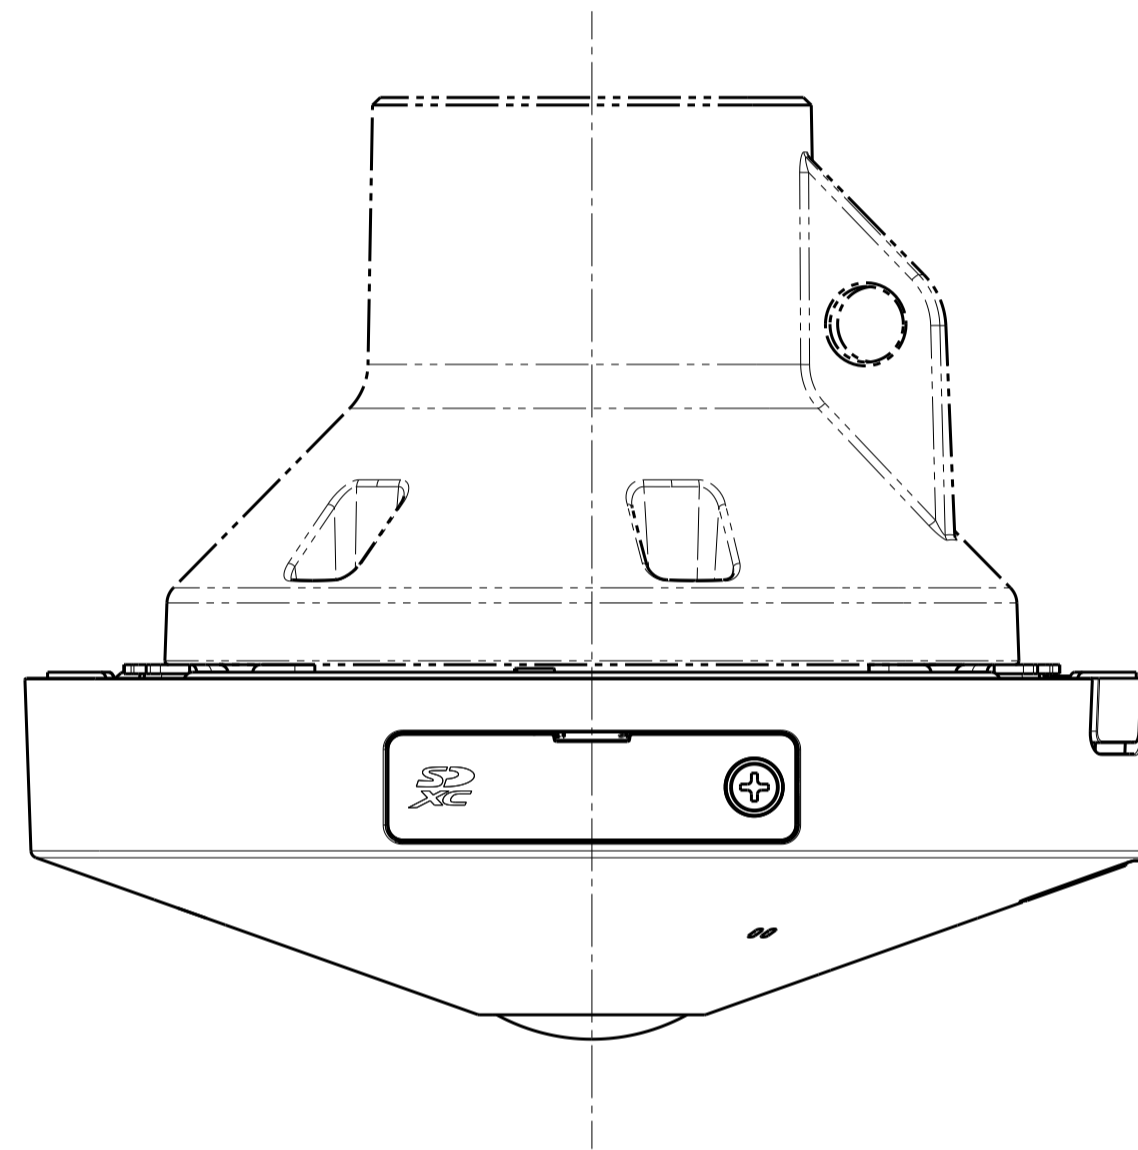

Inside of camera
fixing screw cover

With Attachment Plate

Mass : Approx. 420 g {0.93 lbs} (When using the attachment plate)

WV-S4176

Inside of SD-slot cover
(S=2:1)

View A

View B

Template for mounting

Attach to WV-Q105A

Attach to WV-QCL100-W

Attach to WV-QWL500-W