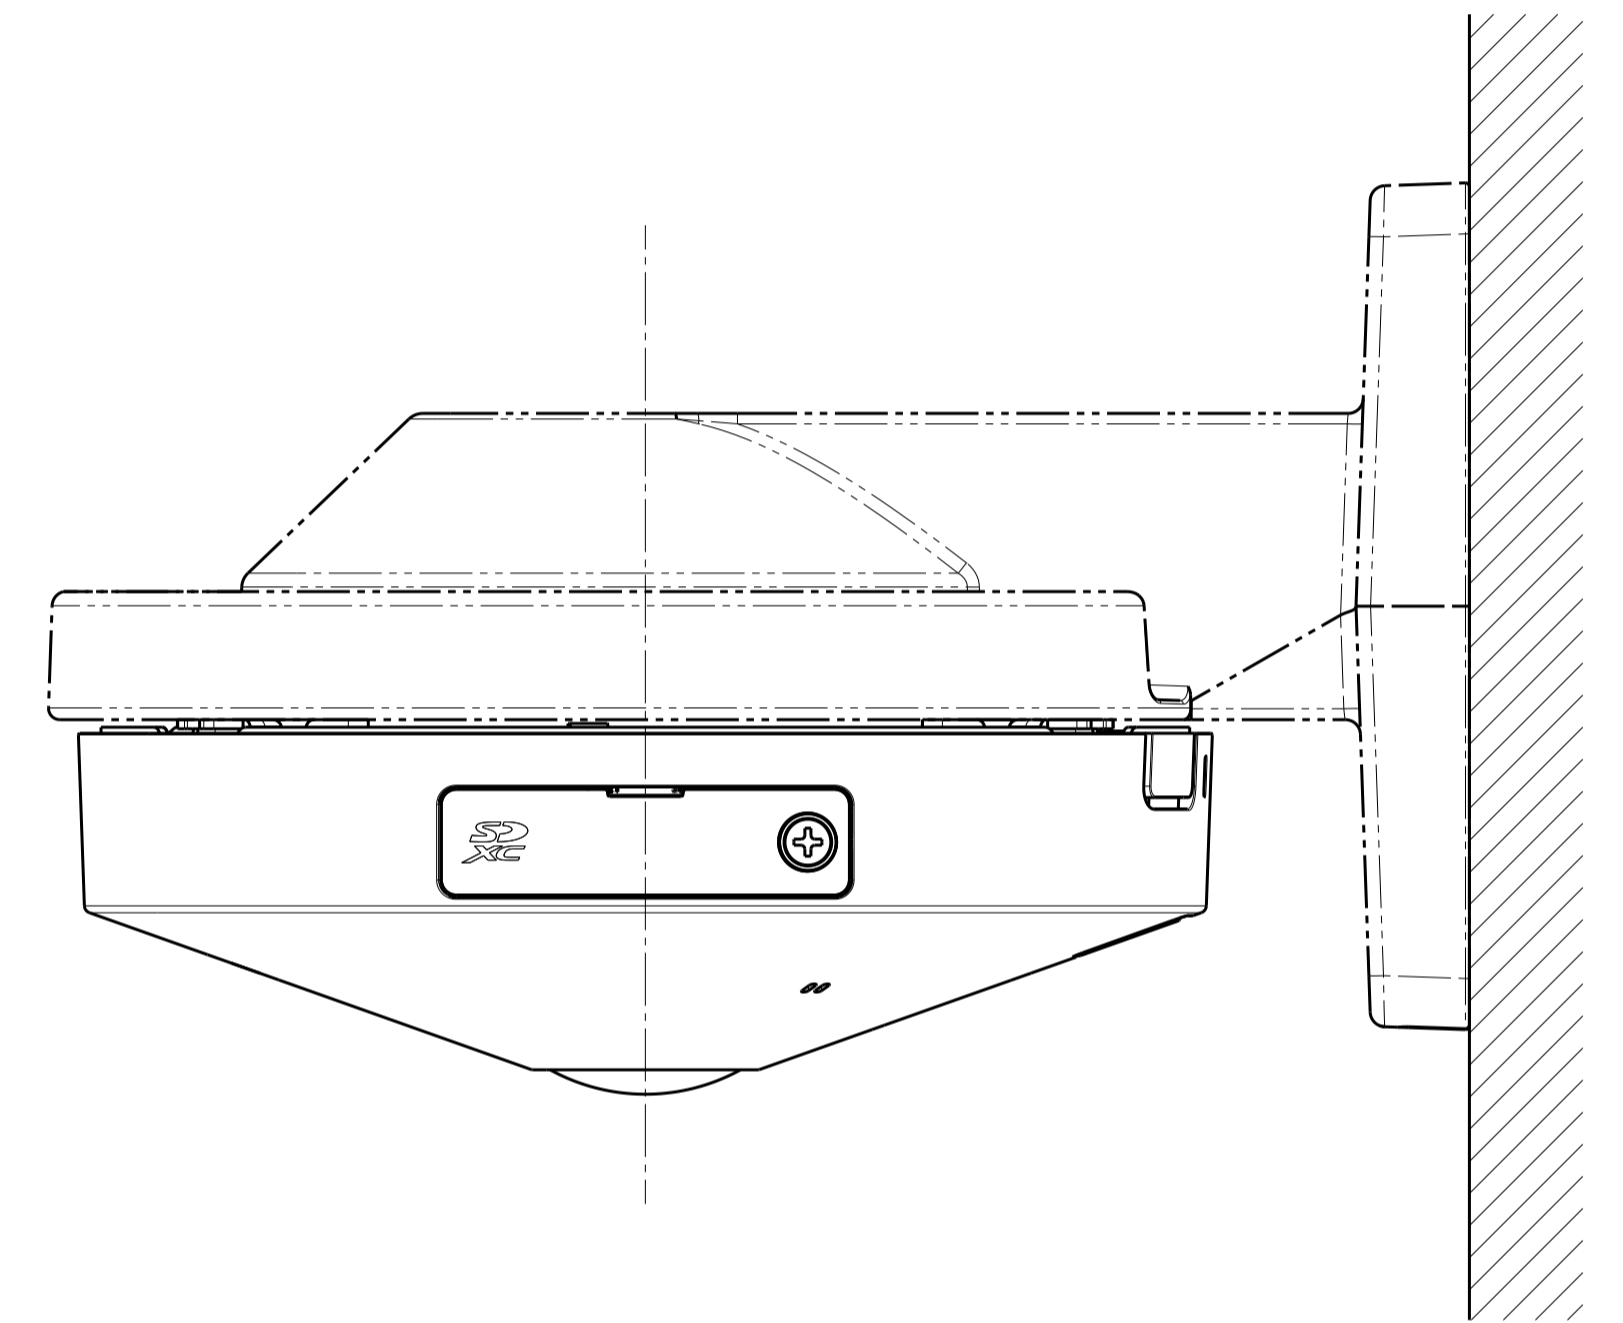

Inside of camera
fixing screw cover

With Attachment Plate

Mass : Approx. 420 g {0.93 lbs} (When using the attachment plate)

WV-S4176

Inside of SD-slot cover
(S=2:1)

View A

View B

Template for mounting

Attach to WV-Q105A

Attach to WV-QCL100-W

Attach to WV-QWL500-W