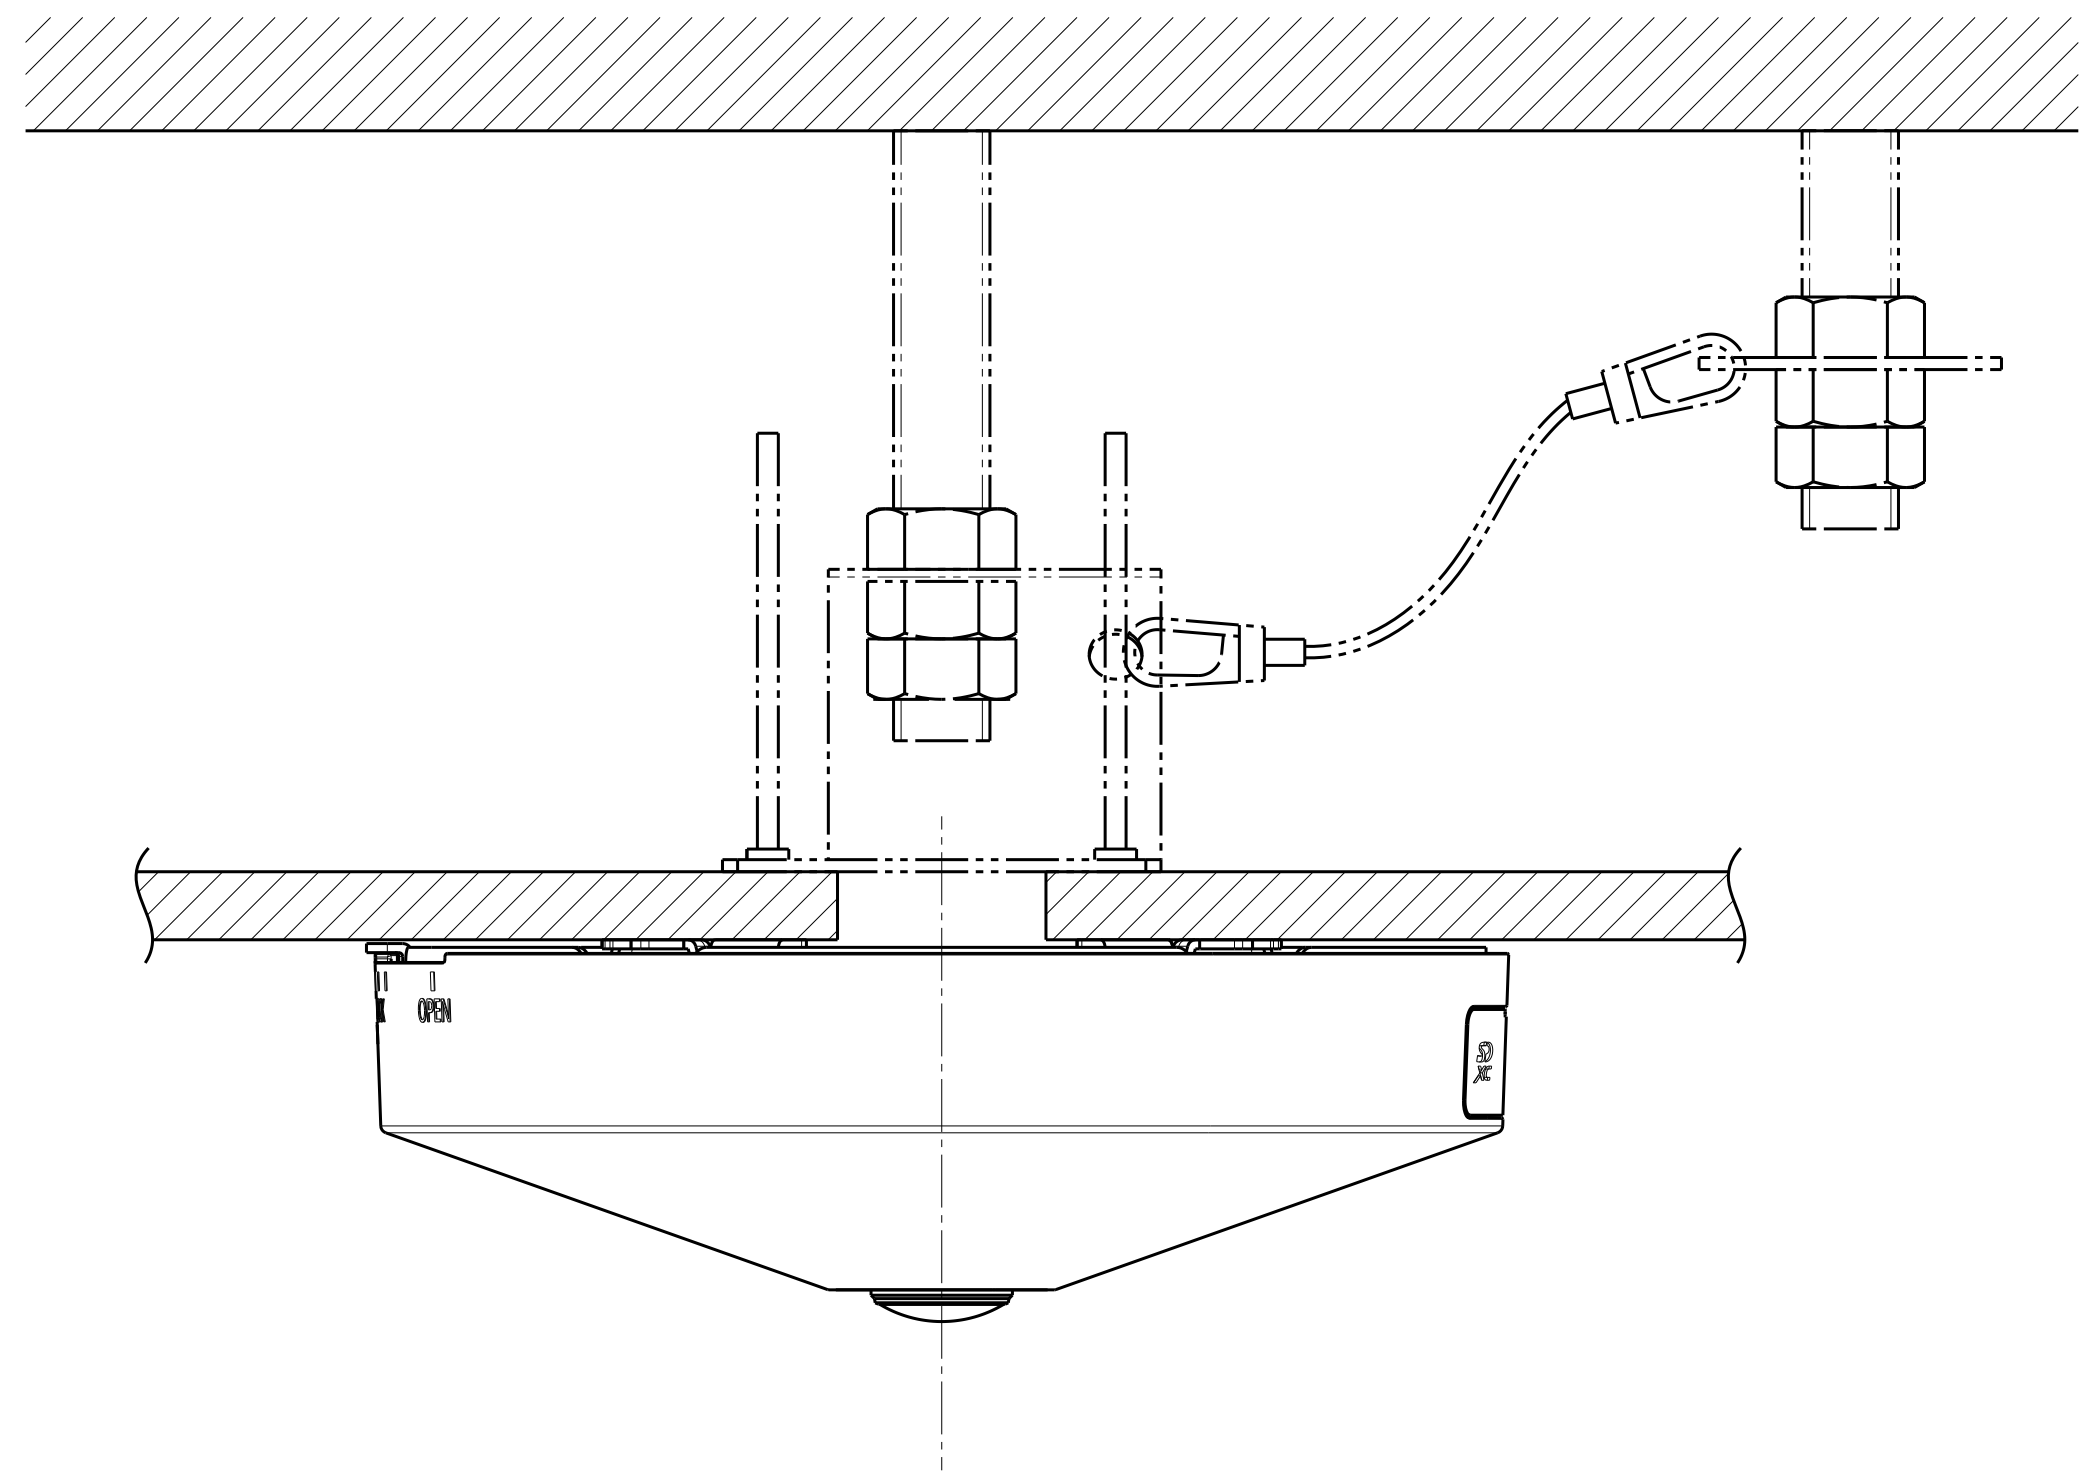

Mass : Approx. 390 g {0.86 lbs} (When using the attachment plate)

WV-S4156

Inside of SD-slot cover  
(S=2:1)

View A

View B

Template for mounting

Attach to WV-Q105A

Attach to WV-QCL100-W

Attach to WV-QWL500-W