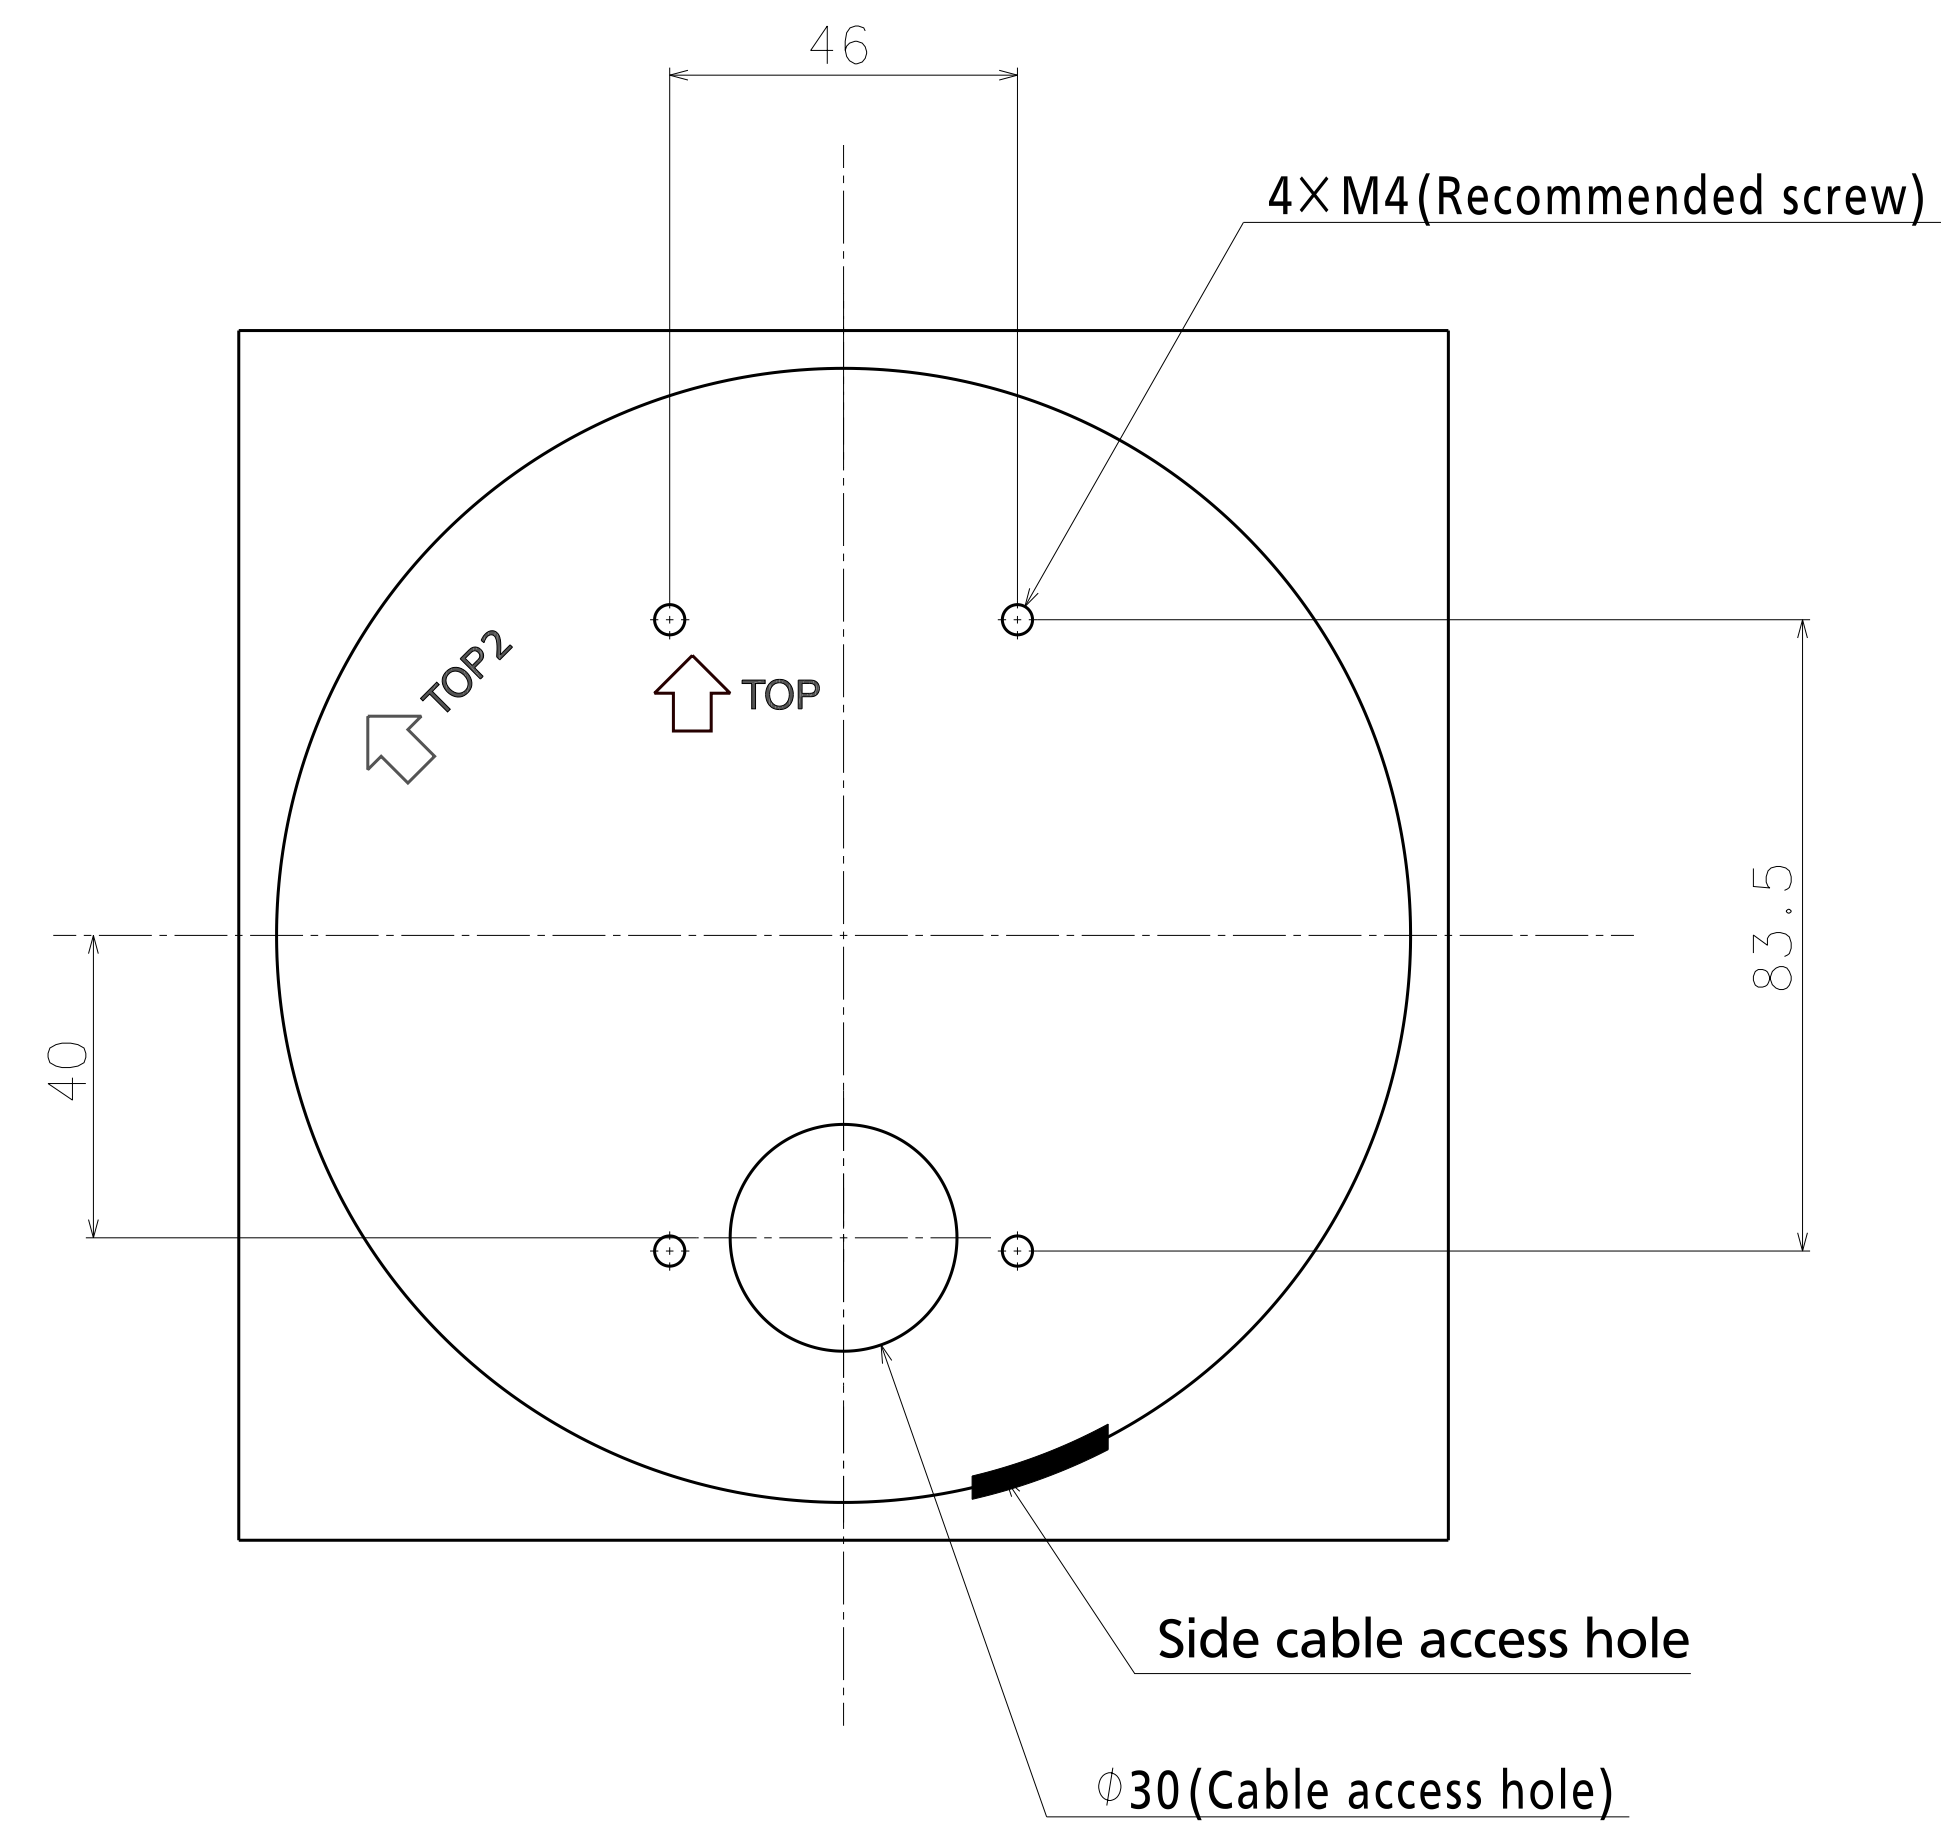

Mass : Approx. 390 g {0.86 lbs} (When using the attachment plate)

WV-S4156

Inside of SD-slot cover  
(S=2:1)

View A

View B

Template for mounting

Attach to WV-Q105A

Attach to WV-QCL100-W

Attach to WV-QWL500-W