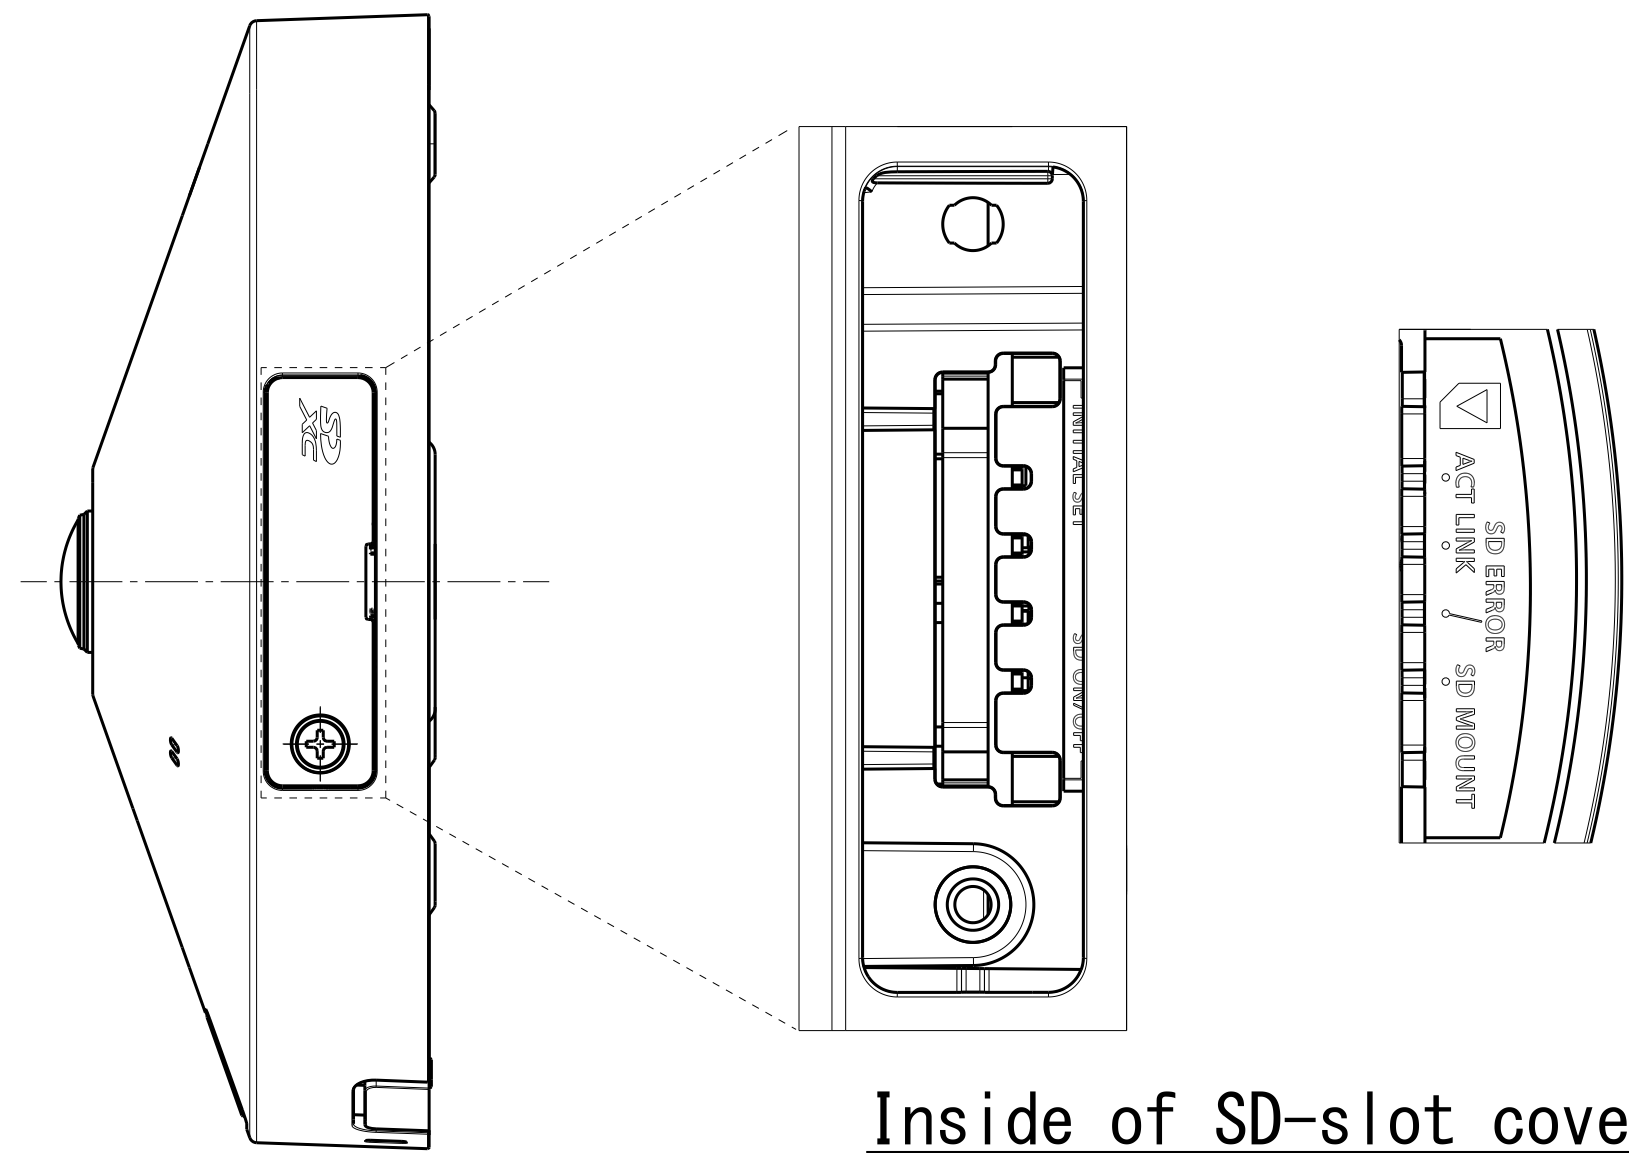

Mass : Approx. 390 g {0.86 lbs} (When using the attachment plate)

WV-S4156

Inside of SD-slot cover  
(S=2:1)

View A

View B

Template for mounting

Attach to WV-Q105A

Attach to WV-QCL100-W

Attach to WV-QWL500-W