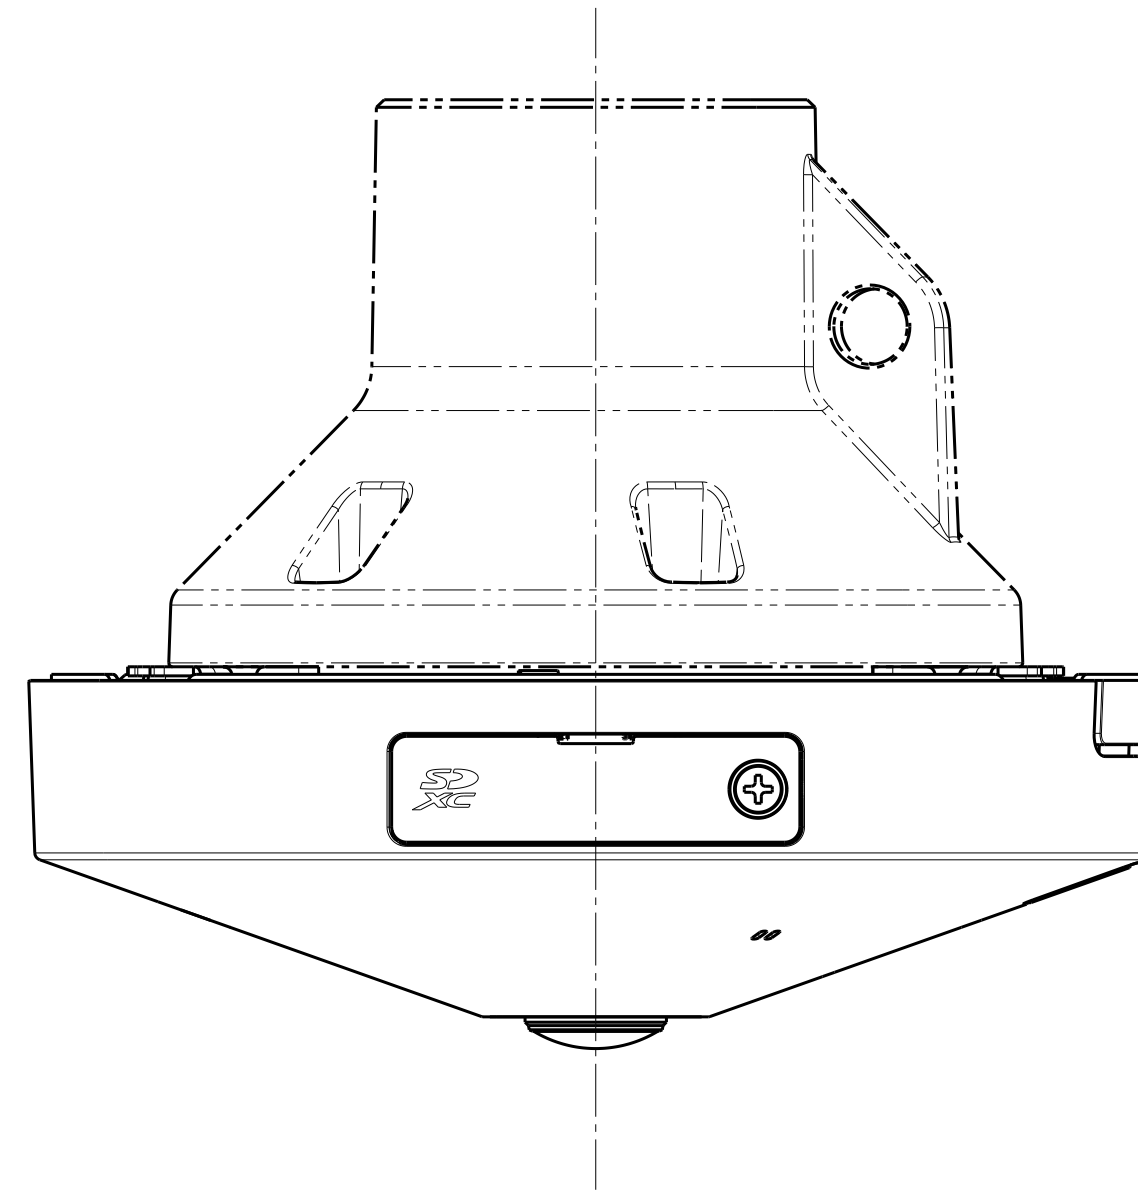

Mass : Approx. 390 g {0.86 lbs} (When using the attachment plate)

WV-S4156

Inside of SD-slot cover  
(S=2:1)

View A

View B

Template for mounting

Attach to WV-Q105A

Attach to WV-QCL100-W

Attach to WV-QWL500-W