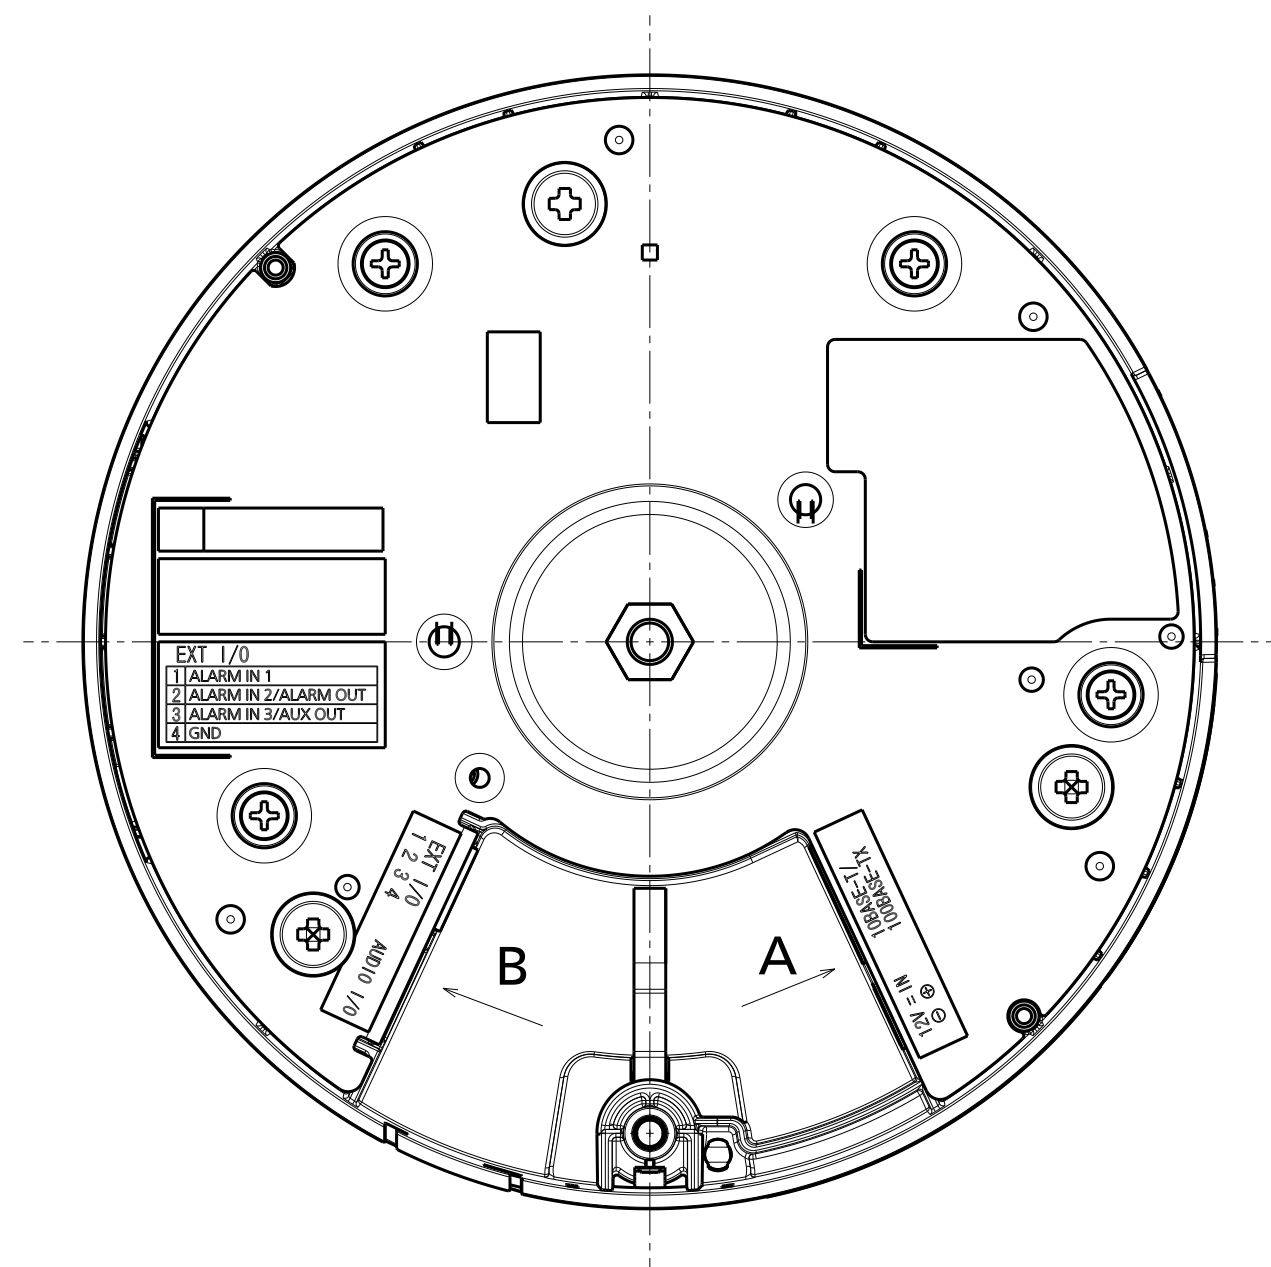

Mass : Approx. 390 g {0.86 lbs} (When using the attachment plate)

WV-S4156

Inside of SD-slot cover  
(S=2:1)

View A

View B

Template for mounting

Attach to WV-Q105A

Attach to WV-QCL100-W

Attach to WV-QWL500-W