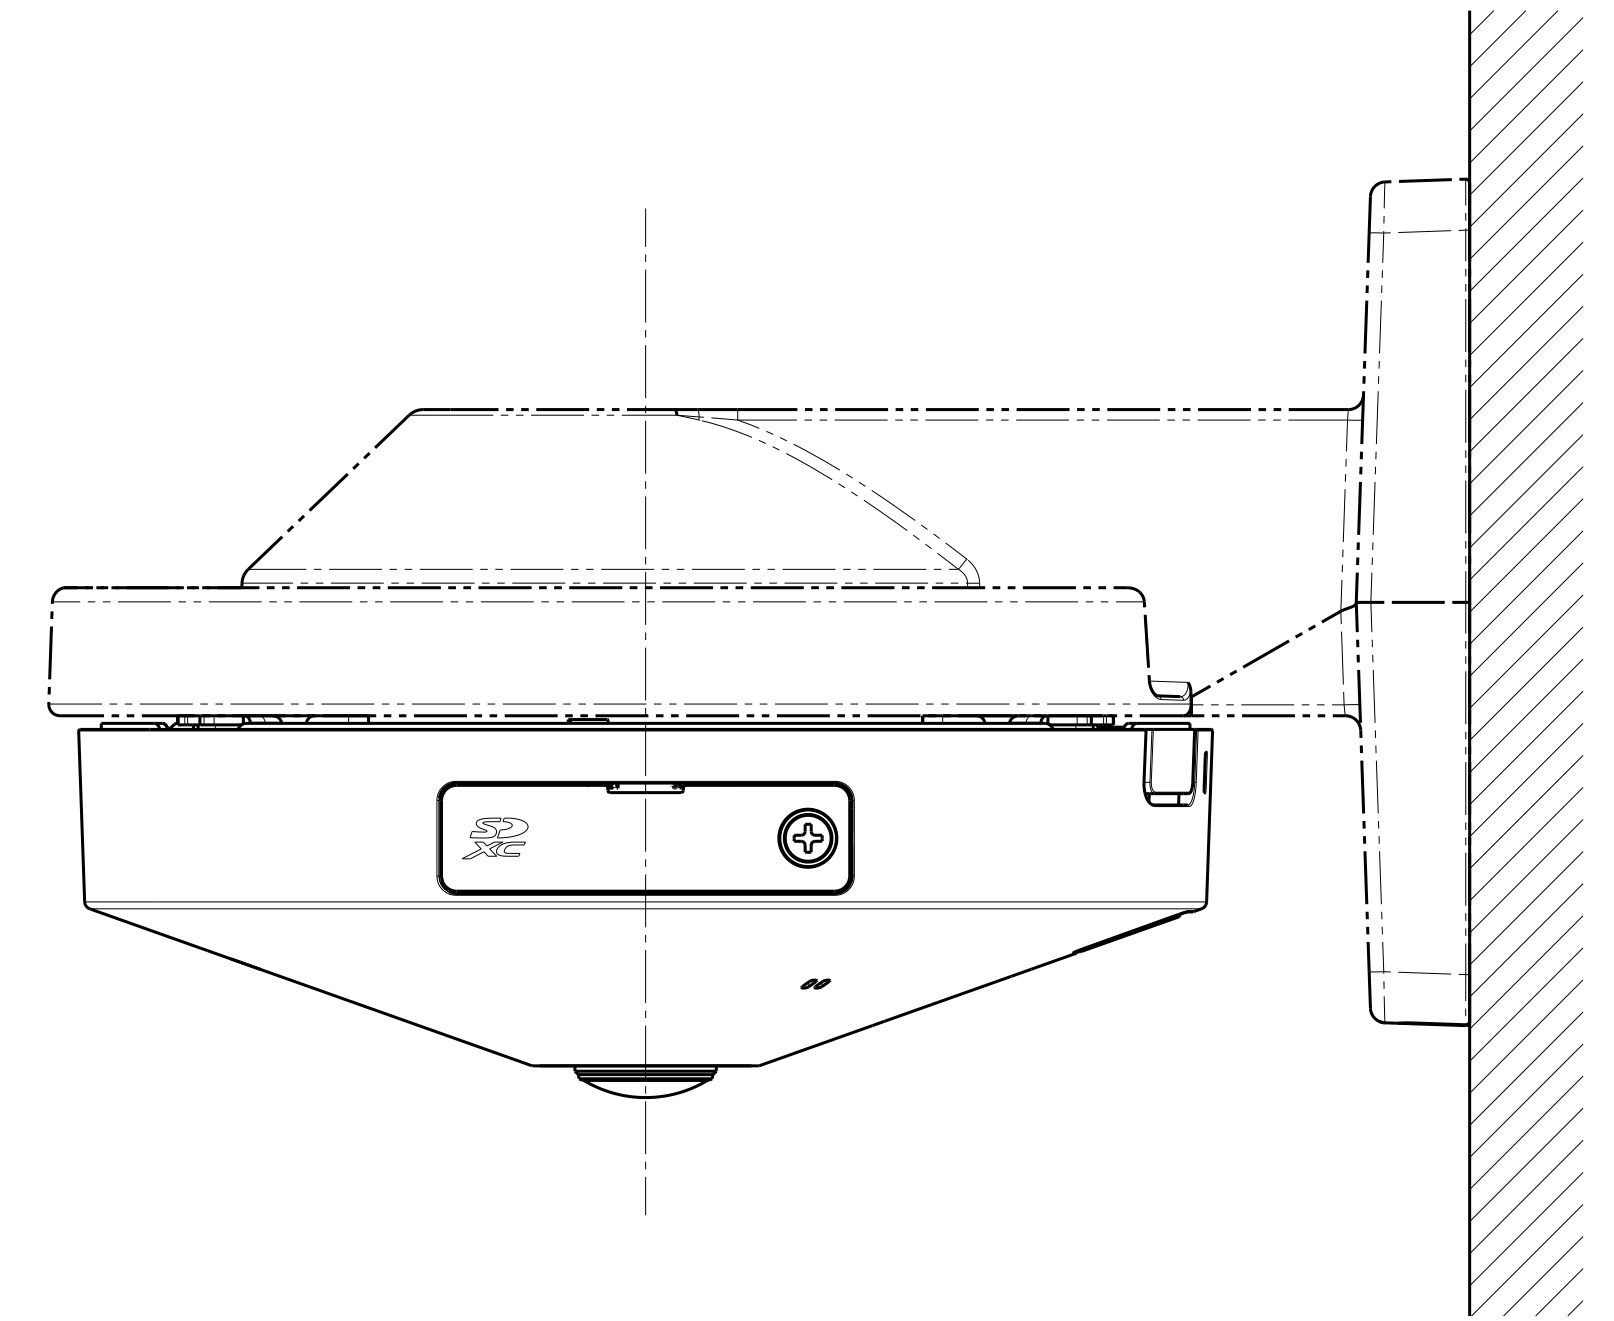

Mass : Approx. 390 g {0.86 lbs} (When using the attachment plate)

WV-S4156

Inside of SD-slot cover  
(S=2:1)

View A

View B

Template for mounting

Attach to WV-Q105A

Attach to WV-QCL100-W

Attach to WV-QWL500-W