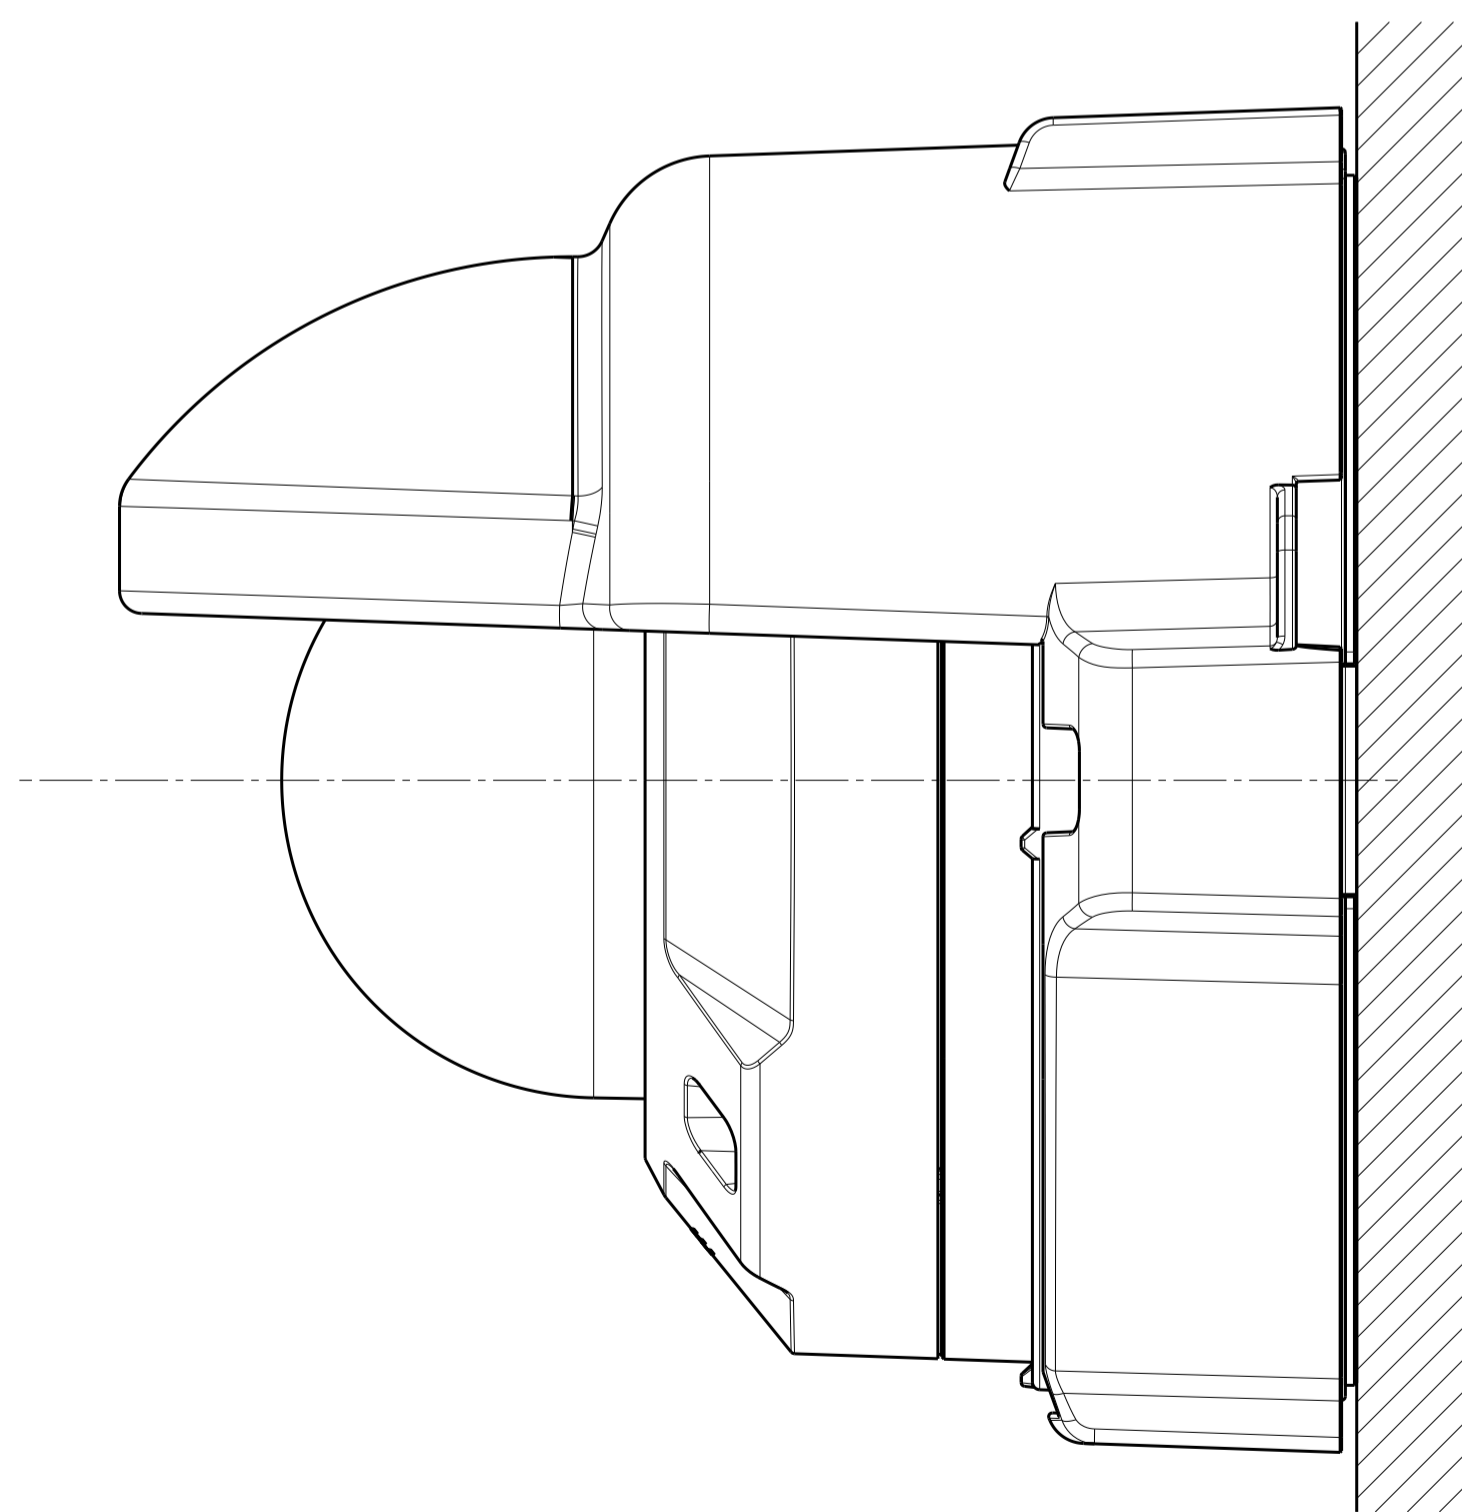

投影面積/Projected area
側面図/Side-view 0.011 (m2)

Weight : Approx. 1.05 kg {2.32 lbs} (When using the Attachment plate)

With Attachment plate

WV-S2536LN

With Attachment for the conduit

Template for mounting

	投影面積/Projected area
側面図/Side-view	0.013 (m ²)

WV-S2536LN

Without Enclosure

Detail B (2:1)

View A (2:1)

Cable Length from outline: Approx. 220

Attach to WV-QJB501-W

側面図/Side-view	投影面積/Projected area 0.017 (m ²)
---------------	--

Attach to WV-QSR501-W

側面図/Side-view	投影面積/Projected area 0.021 (m ²)
---------------	--

Attach to WV-QEM500-W

Attach to WV-QJB501-W & WV-QSR500-W

側面図/Side-view	投影面積/Projected area 0.021 (m ²)
---------------	--

Attach to WV-QWL500-W

側面図/Side-view	投影面積/Projected area 0.019 (m ²)
---------------	--

Attach to WV-Q105A

WV-S2536LN