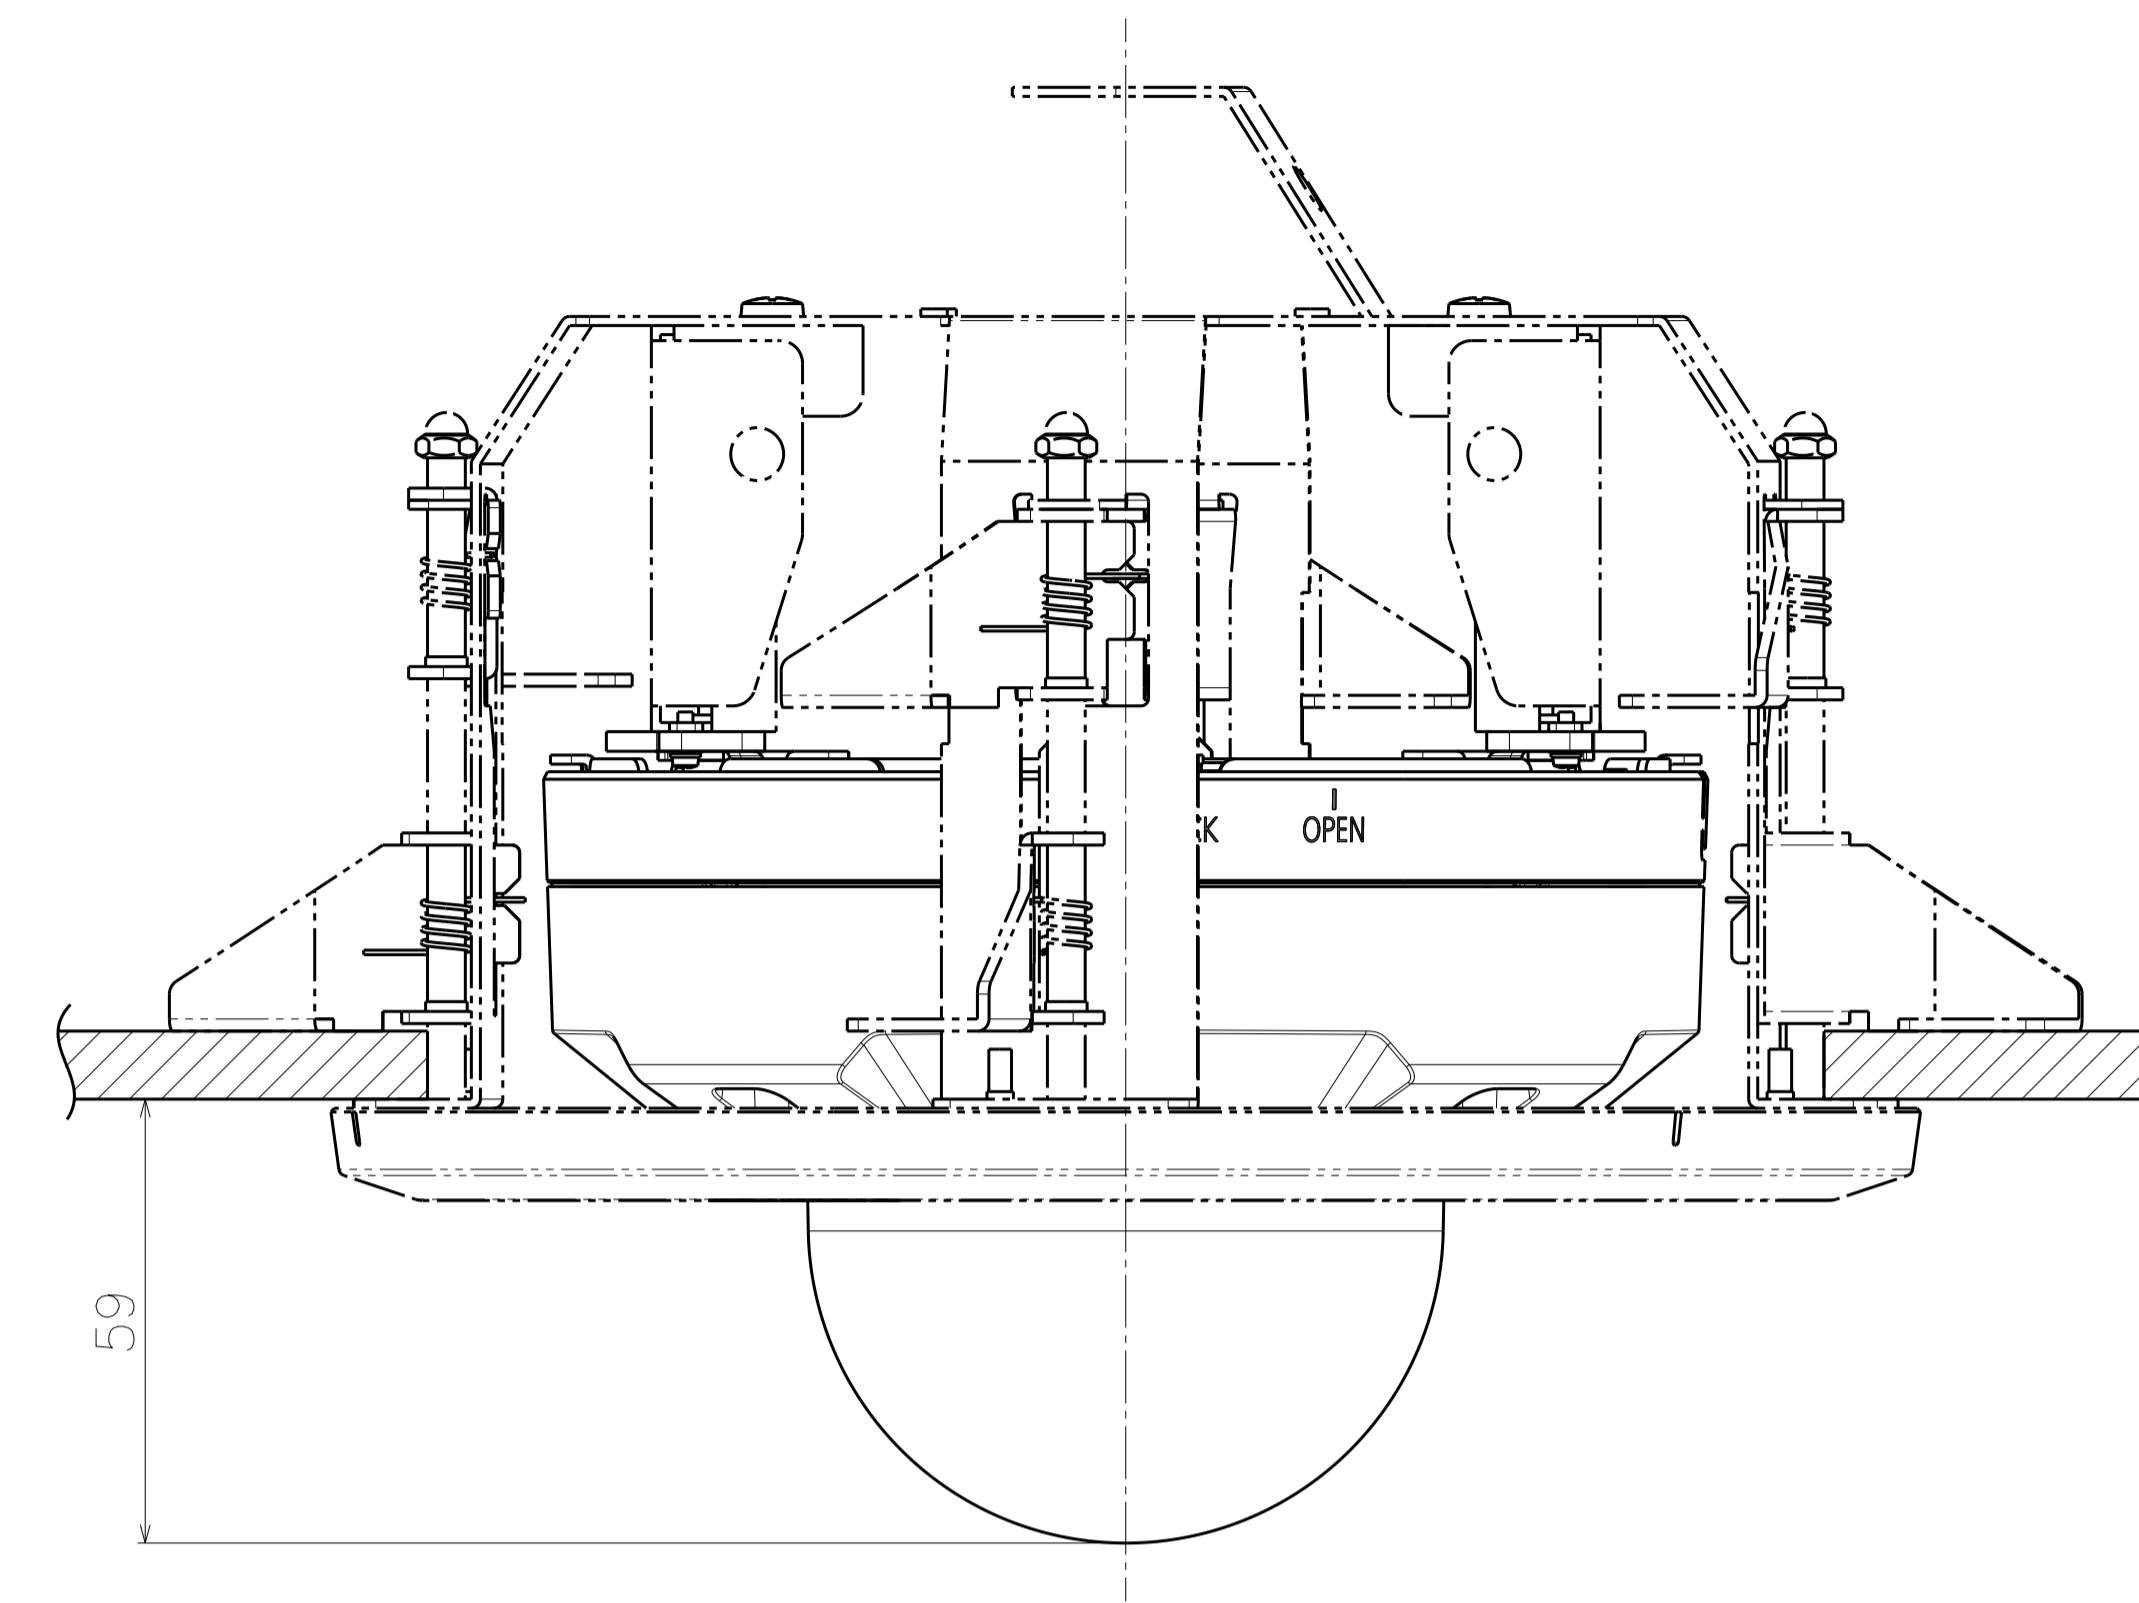

投影面積/Projected area
側面図/Side-view 0.011 (m2)

Weight : Approx. 1.05 kg {2.32 lbs} (When using the Attachment plate)

With Attachment plate

WV-S2536LN

With Attachment for the conduit

Template for mounting

	投影面積/Projected area
側面図/Side-view	0.013 (m ²)

WV-S2536LN

Without Enclosure

Detail B (2:1)

View A (2:1)

Cable Length from outline: Approx. 220

Attach to WV-QJB501-W

側面図/Side-view	投影面積/Projected area 0.017 (m ²)
---------------	--

Attach to WV-QSR501-W

側面図/Side-view	投影面積/Projected area 0.021 (m ²)
---------------	--

Attach to WV-QEM500-W

Attach to WV-QJB501-W & WV-QSR500-W

側面図/Side-view	投影面積/Projected area 0.021 (m ²)
---------------	--

Attach to WV-QWL500-W

側面図/Side-view	投影面積/Projected area 0.019 (m ²)
---------------	--

Attach to WV-Q105A

WV-S2536LN