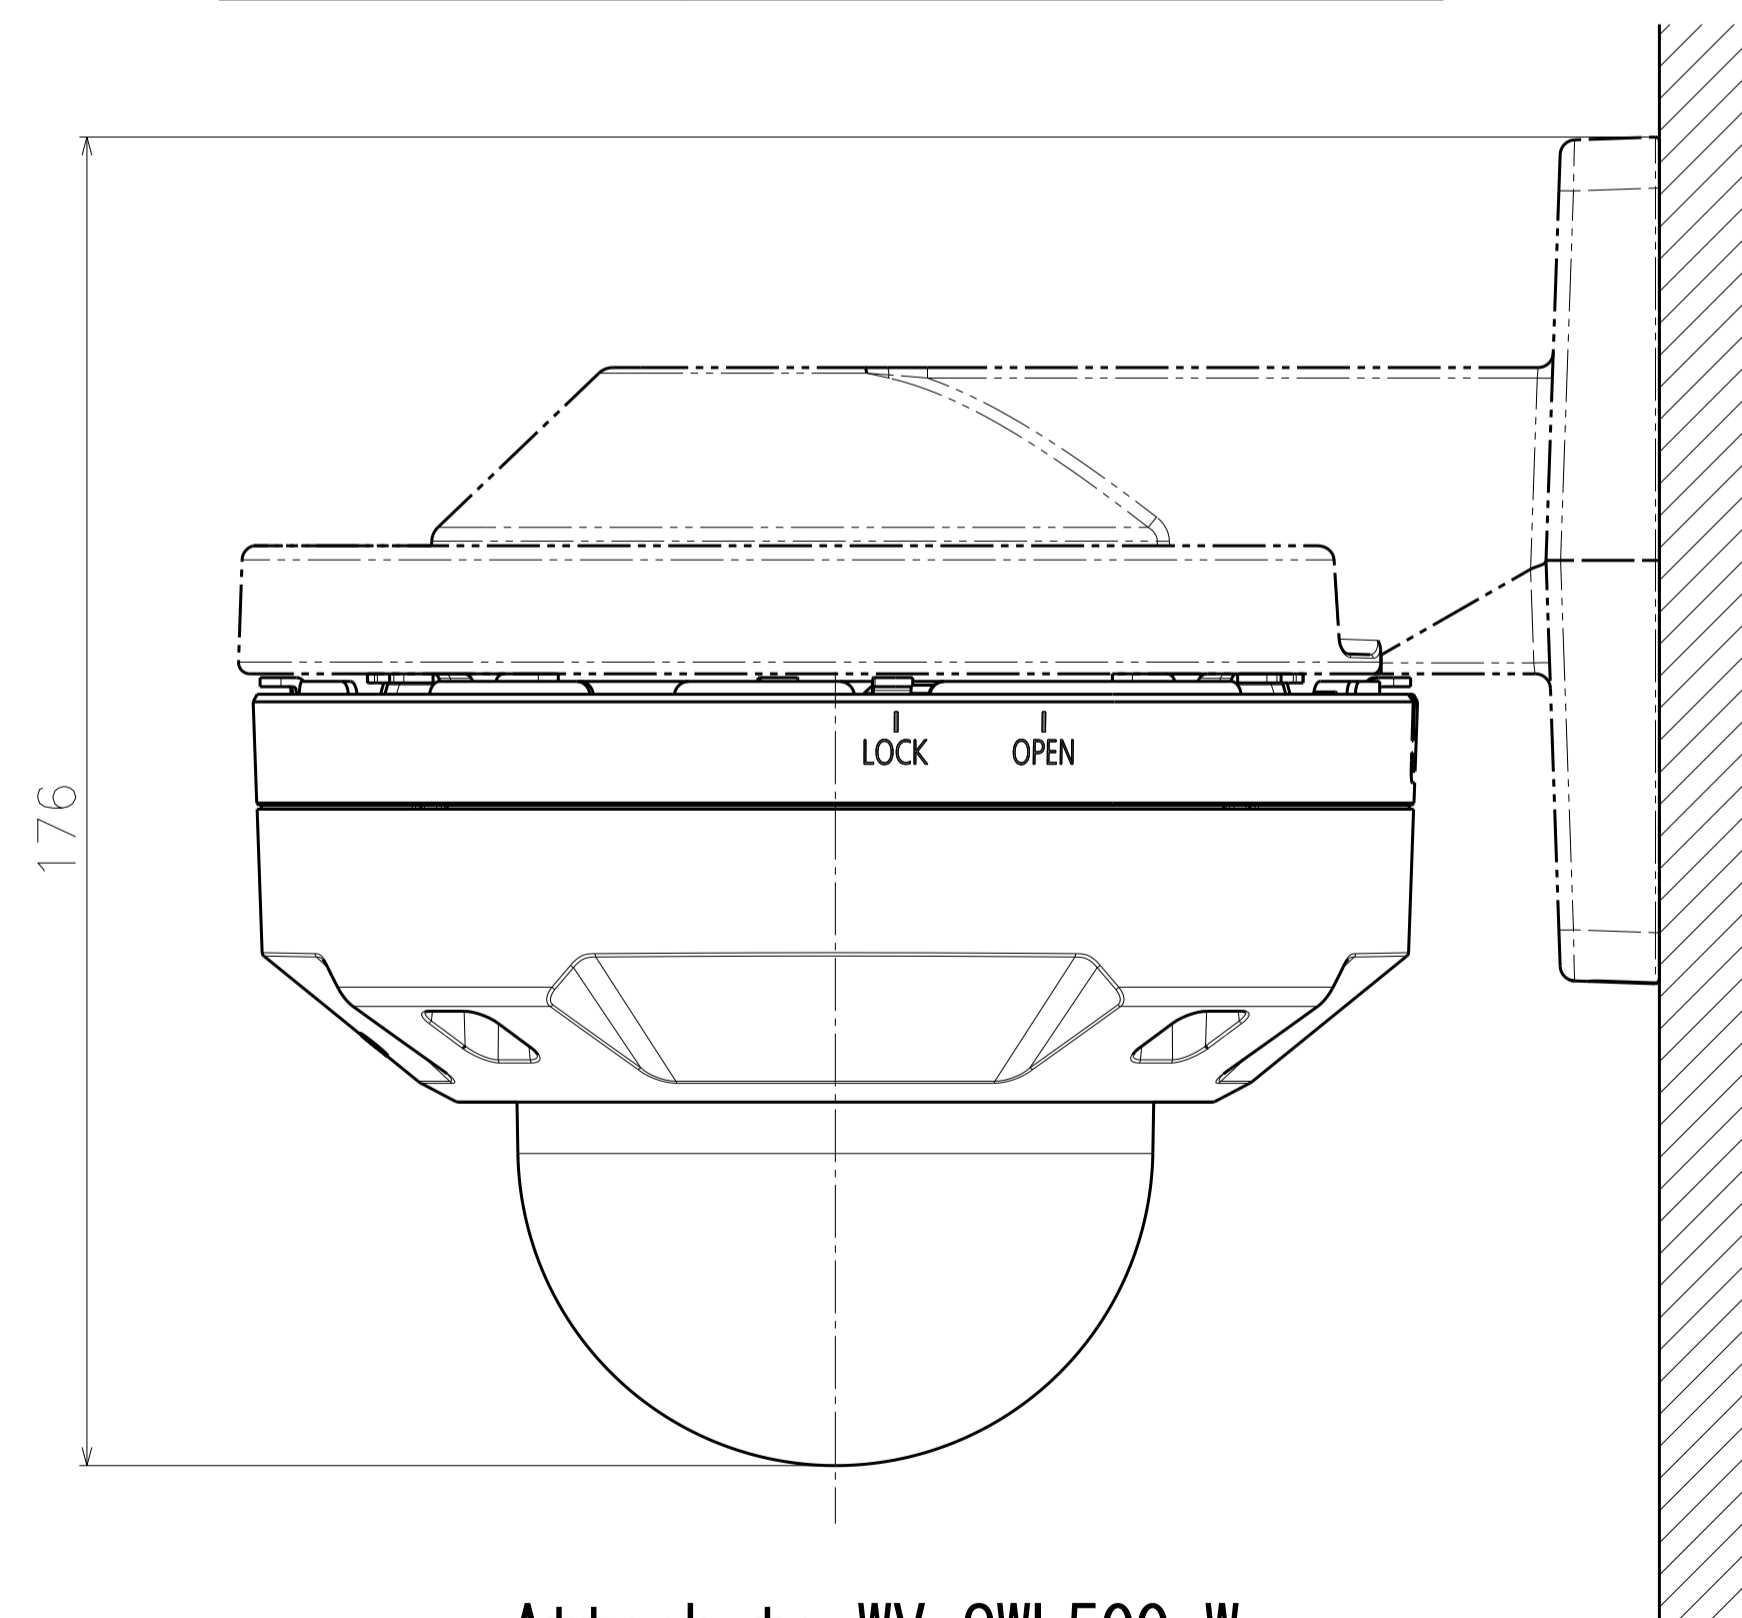

投影面積/Projected area
側面図/Side-view 0.011 (m2)

Weight : Approx. 1.05 kg {2.32 lbs} (When using the Attachment plate)

With Attachment plate

WV-S2536LN

With Attachment for the conduit

Template for mounting

	投影面積/Projected area
側面図/Side-view	0.013 (m ²)

WV-S2536LN

Without Enclosure

Detail B (2:1)

View A (2:1)

Cable Length from outline: Approx. 220

Attach to WV-QJB501-W

側面図/Side-view	投影面積/Projected area 0.017 (m ²)
---------------	--

Attach to WV-QSR501-W

側面図/Side-view	投影面積/Projected area 0.021 (m ²)
---------------	--

Attach to WV-QEM500-W

Attach to WV-QJB501-W & WV-QSR500-W

側面図/Side-view	投影面積/Projected area 0.021 (m ²)
---------------	--

Attach to WV-QWL500-W

側面図/Side-view	投影面積/Projected area 0.019 (m ²)
---------------	--

Attach to WV-Q105A

WV-S2536LN