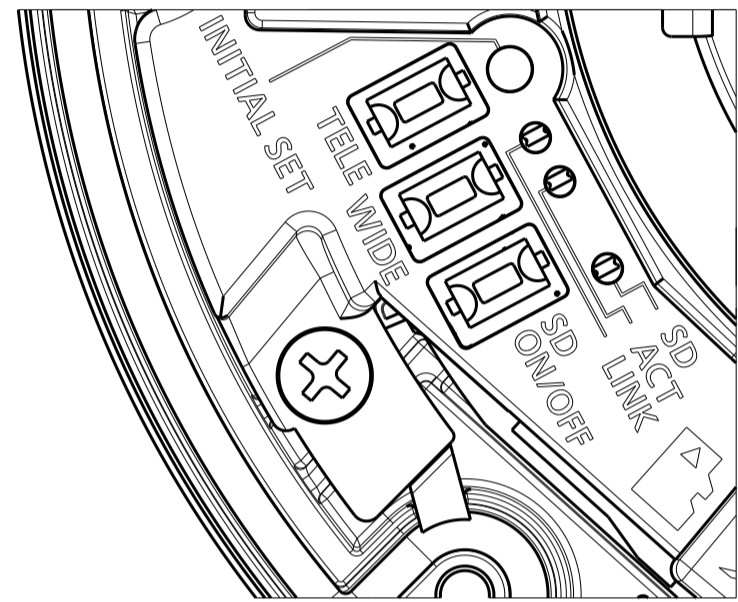

投影面積/Projected area
側面図/Side-view 0.011 (m2)

Weight : Approx. 1.05 kg {2.32 lbs} (When using the Attachment plate)

With Attachment plate

WV-S2536LN

With Attachment for the conduit

Template for mounting

	投影面積/Projected area
側面図/Side-view	0.013 (m ²)

WV-S2536LN

Without Enclosure

Detail B (2:1)

View A (2:1)

Cable Length from outline: Approx. 220

Attach to WV-QJB501-W

側面図/Side-view	投影面積/Projected area 0.017 (m ²)
---------------	--

Attach to WV-QSR501-W

側面図/Side-view	投影面積/Projected area 0.021 (m ²)
---------------	--

Attach to WV-QEM500-W

Attach to WV-QJB501-W & WV-QSR500-W

側面図/Side-view	投影面積/Projected area 0.021 (m ²)
---------------	--

Attach to WV-QWL500-W