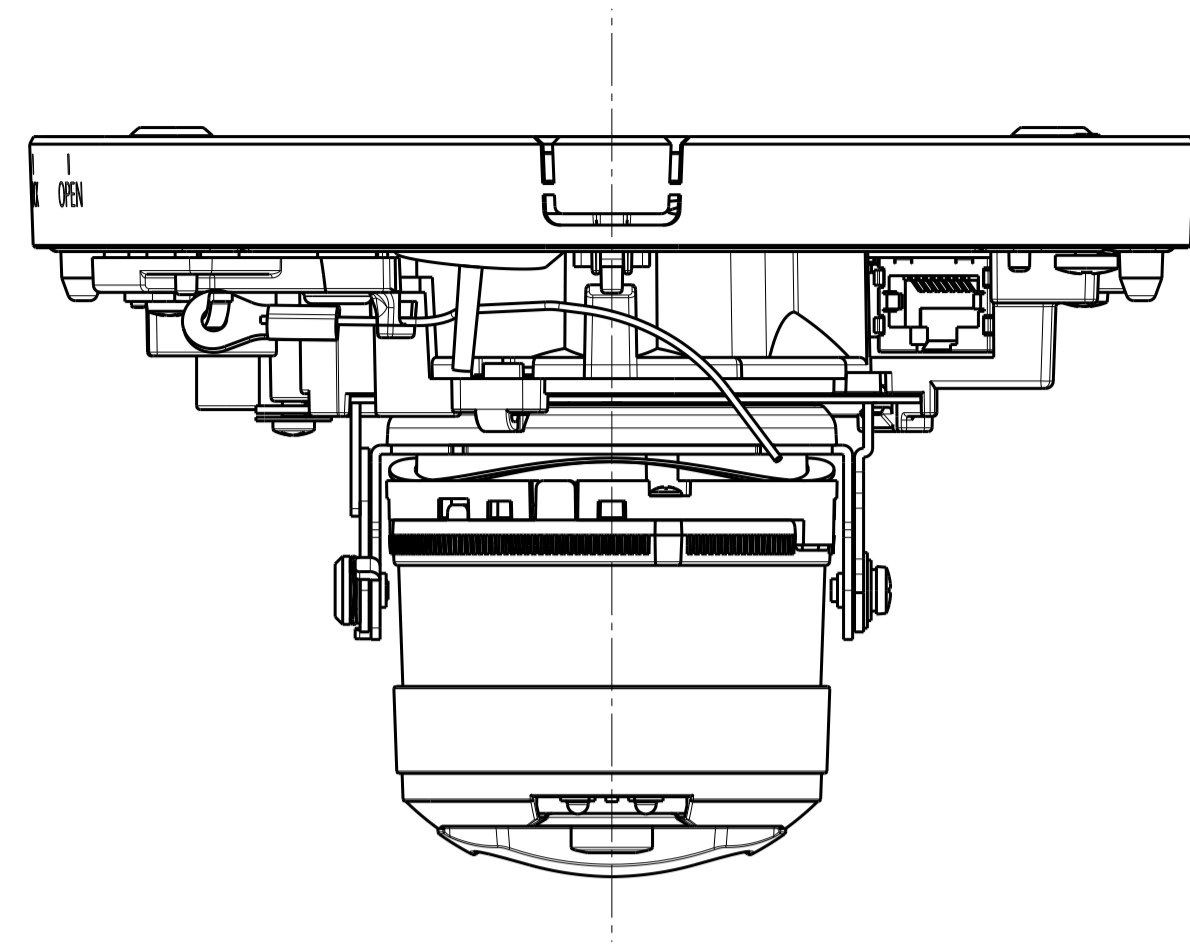

投影面積/Projected area
側面図/Side-view 0.011 (m2)

Weight : Approx. 1.05 kg {2.32 lbs} (When using the Attachment plate)

With Attachment plate

WV-S2536LN

With Attachment for the conduit

Template for mounting

	投影面積/Projected area
側面図/Side-view	0.013 (m ²)

WV-S2536LN

Without Enclosure

Detail B (2:1)

View A (2:1)

Cable Length from outline: Approx. 220

Attach to WV-QJB501-W

側面図/Side-view	投影面積/Projected area 0.017 (m ²)
---------------	--

Attach to WV-QSR501-W

側面図/Side-view	投影面積/Projected area 0.021 (m ²)
---------------	--

Attach to WV-QEM500-W

Attach to WV-QJB501-W & WV-QSR500-W

側面図/Side-view	投影面積/Projected area 0.021 (m ²)
---------------	--

Attach to WV-QWL500-W

側面図/Side-view	投影面積/Projected area 0.019 (m ²)
---------------	--

Attach to WV-Q105A

WV-S2536LN