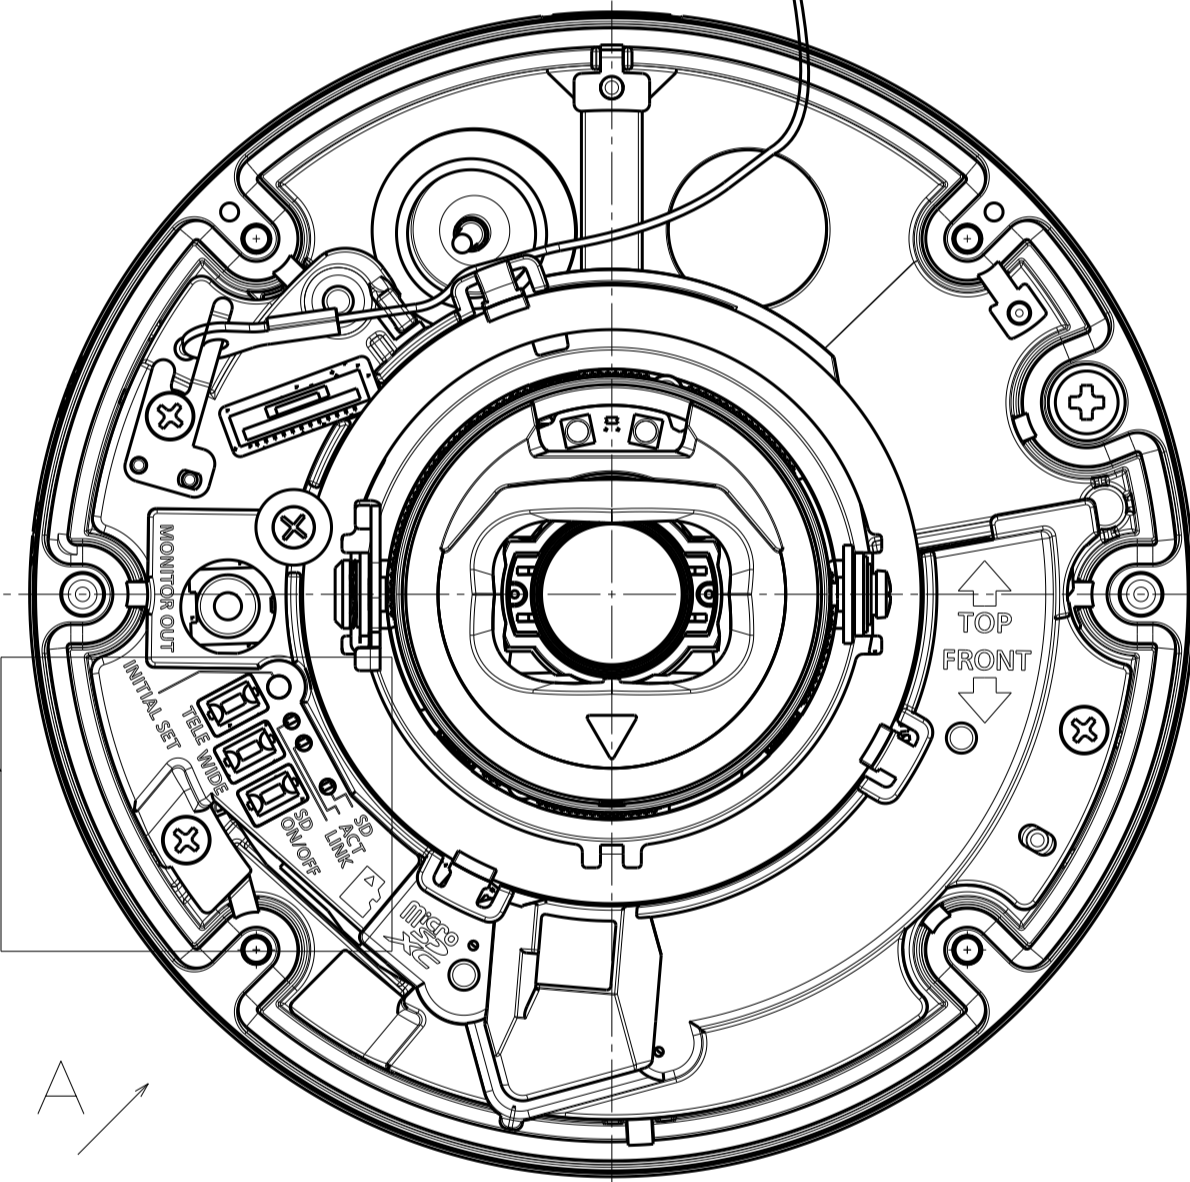

投影面積/Projected area
側面図/Side-view 0.011 (m2)

Weight : Approx. 1.05 kg {2.32 lbs} (When using the Attachment plate)

With Attachment plate

WV-S2536LN

With Attachment for the conduit

Template for mounting

	投影面積/Projected area
側面図/Side-view	0.013 (m ²)

WV-S2536LN

Without Enclosure

Detail B (2:1)

View A (2:1)

Cable Length from outline: Approx. 220

Attach to WV-QJB501-W

側面図/Side-view	投影面積/Projected area 0.017 (m ²)
---------------	--

Attach to WV-QSR501-W

側面図/Side-view	投影面積/Projected area 0.021 (m ²)
---------------	--

Attach to WV-QEM500-W

Attach to WV-QJB501-W & WV-QSR500-W

側面図/Side-view	投影面積/Projected area 0.021 (m ²)
---------------	--

Attach to WV-QWL500-W

側面図/Side-view	投影面積/Projected area 0.019 (m ²)
---------------	--

Attach to WV-Q105A

WV-S2536LN