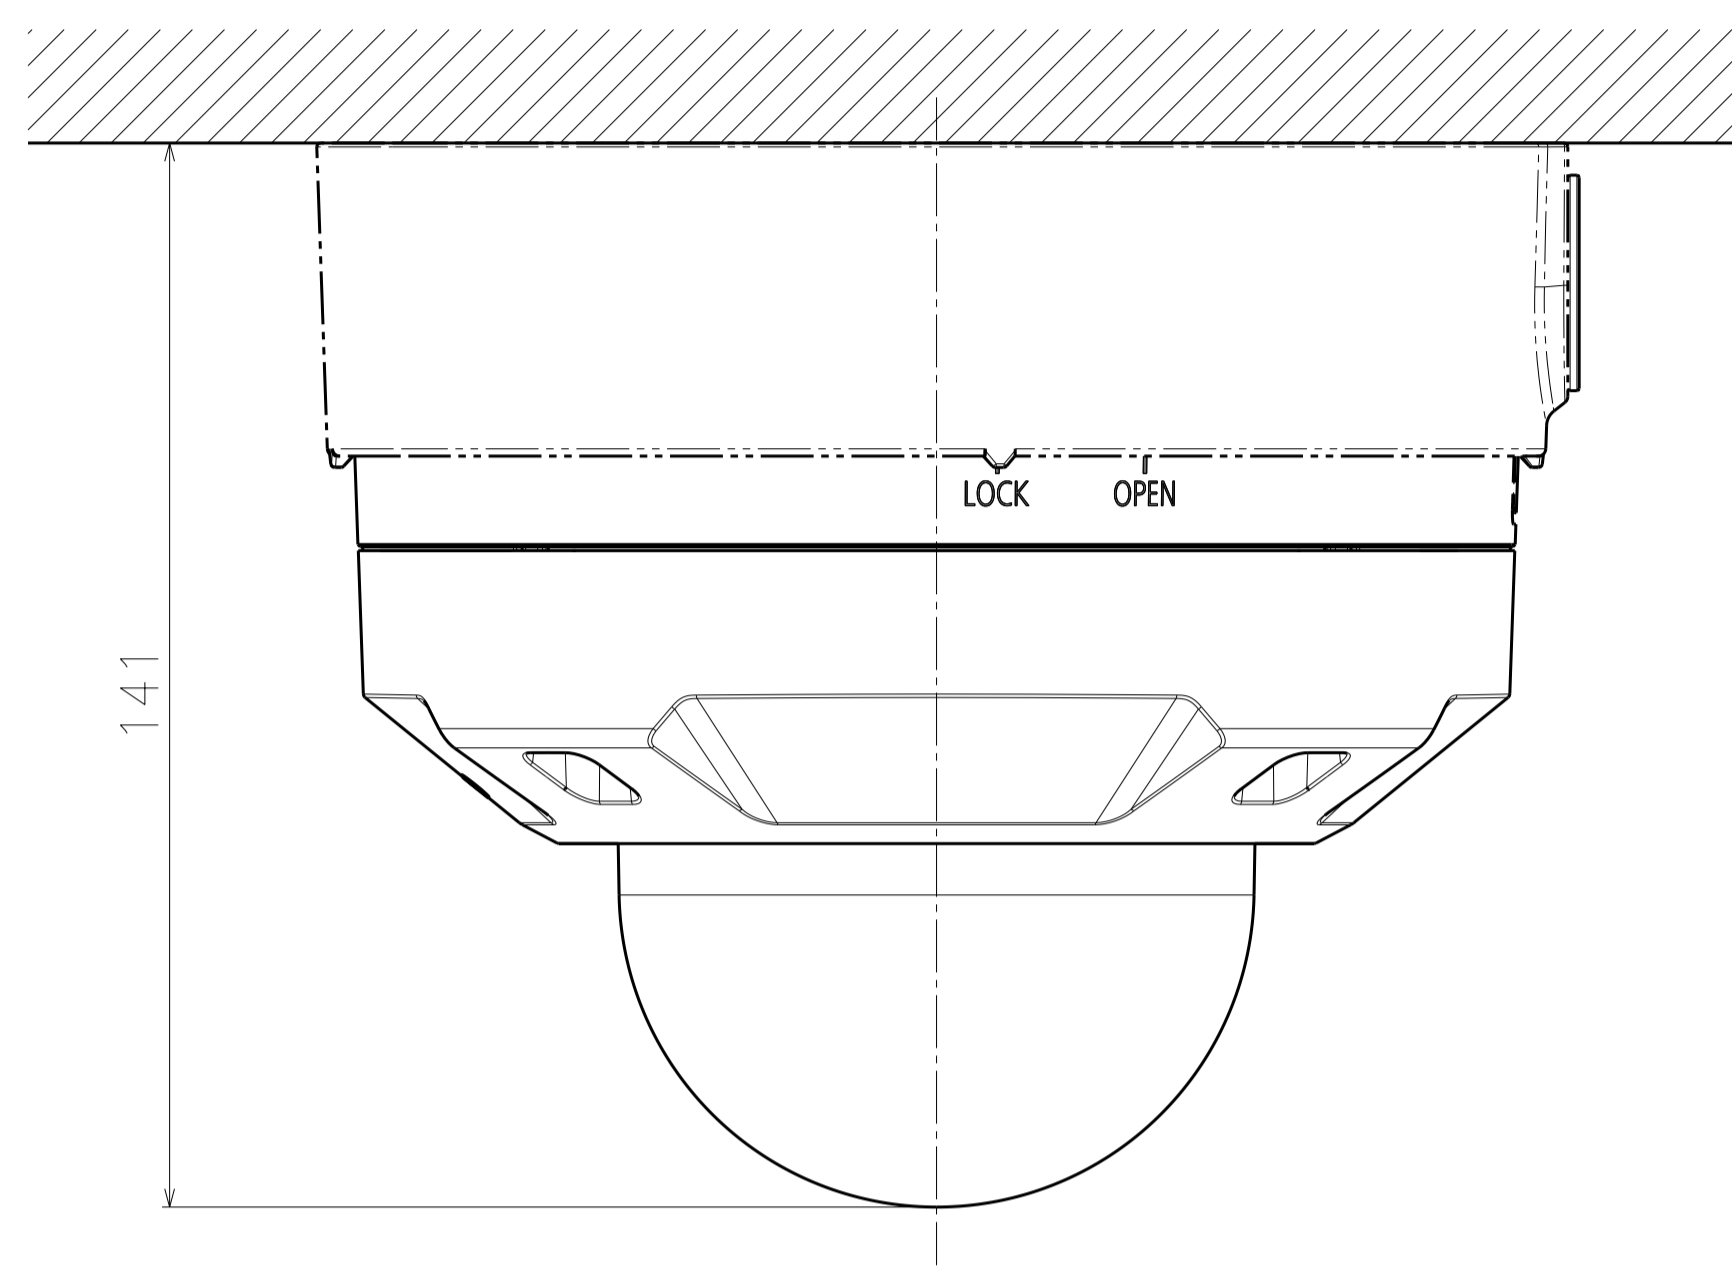

投影面積/Projected area
側面図/Side-view 0.011 (m2)

Weight : Approx. 1.05 kg {2.32 lbs} (When using the Attachment plate)

With Attachment plate

WV-S2536LN

With Attachment for the conduit

Template for mounting

	投影面積/Projected area
側面図/Side-view	0.013 (m ²)

WV-S2536LN

Without Enclosure

Detail B (2:1)

View A (2:1)

Cable Length from outline: Approx. 220

Attach to WV-QJB501-W

側面図/Side-view	投影面積/Projected area 0.017 (m ²)
---------------	--

Attach to WV-QSR501-W

側面図/Side-view	投影面積/Projected area 0.021 (m ²)
---------------	--

Attach to WV-QEM500-W

Attach to WV-QJB501-W & WV-QSR500-W

側面図/Side-view	投影面積/Projected area 0.021 (m ²)
---------------	--

Attach to WV-QWL500-W

側面図/Side-view	投影面積/Projected area 0.019 (m ²)
---------------	--

Attach to WV-Q105A

WV-S2536LN