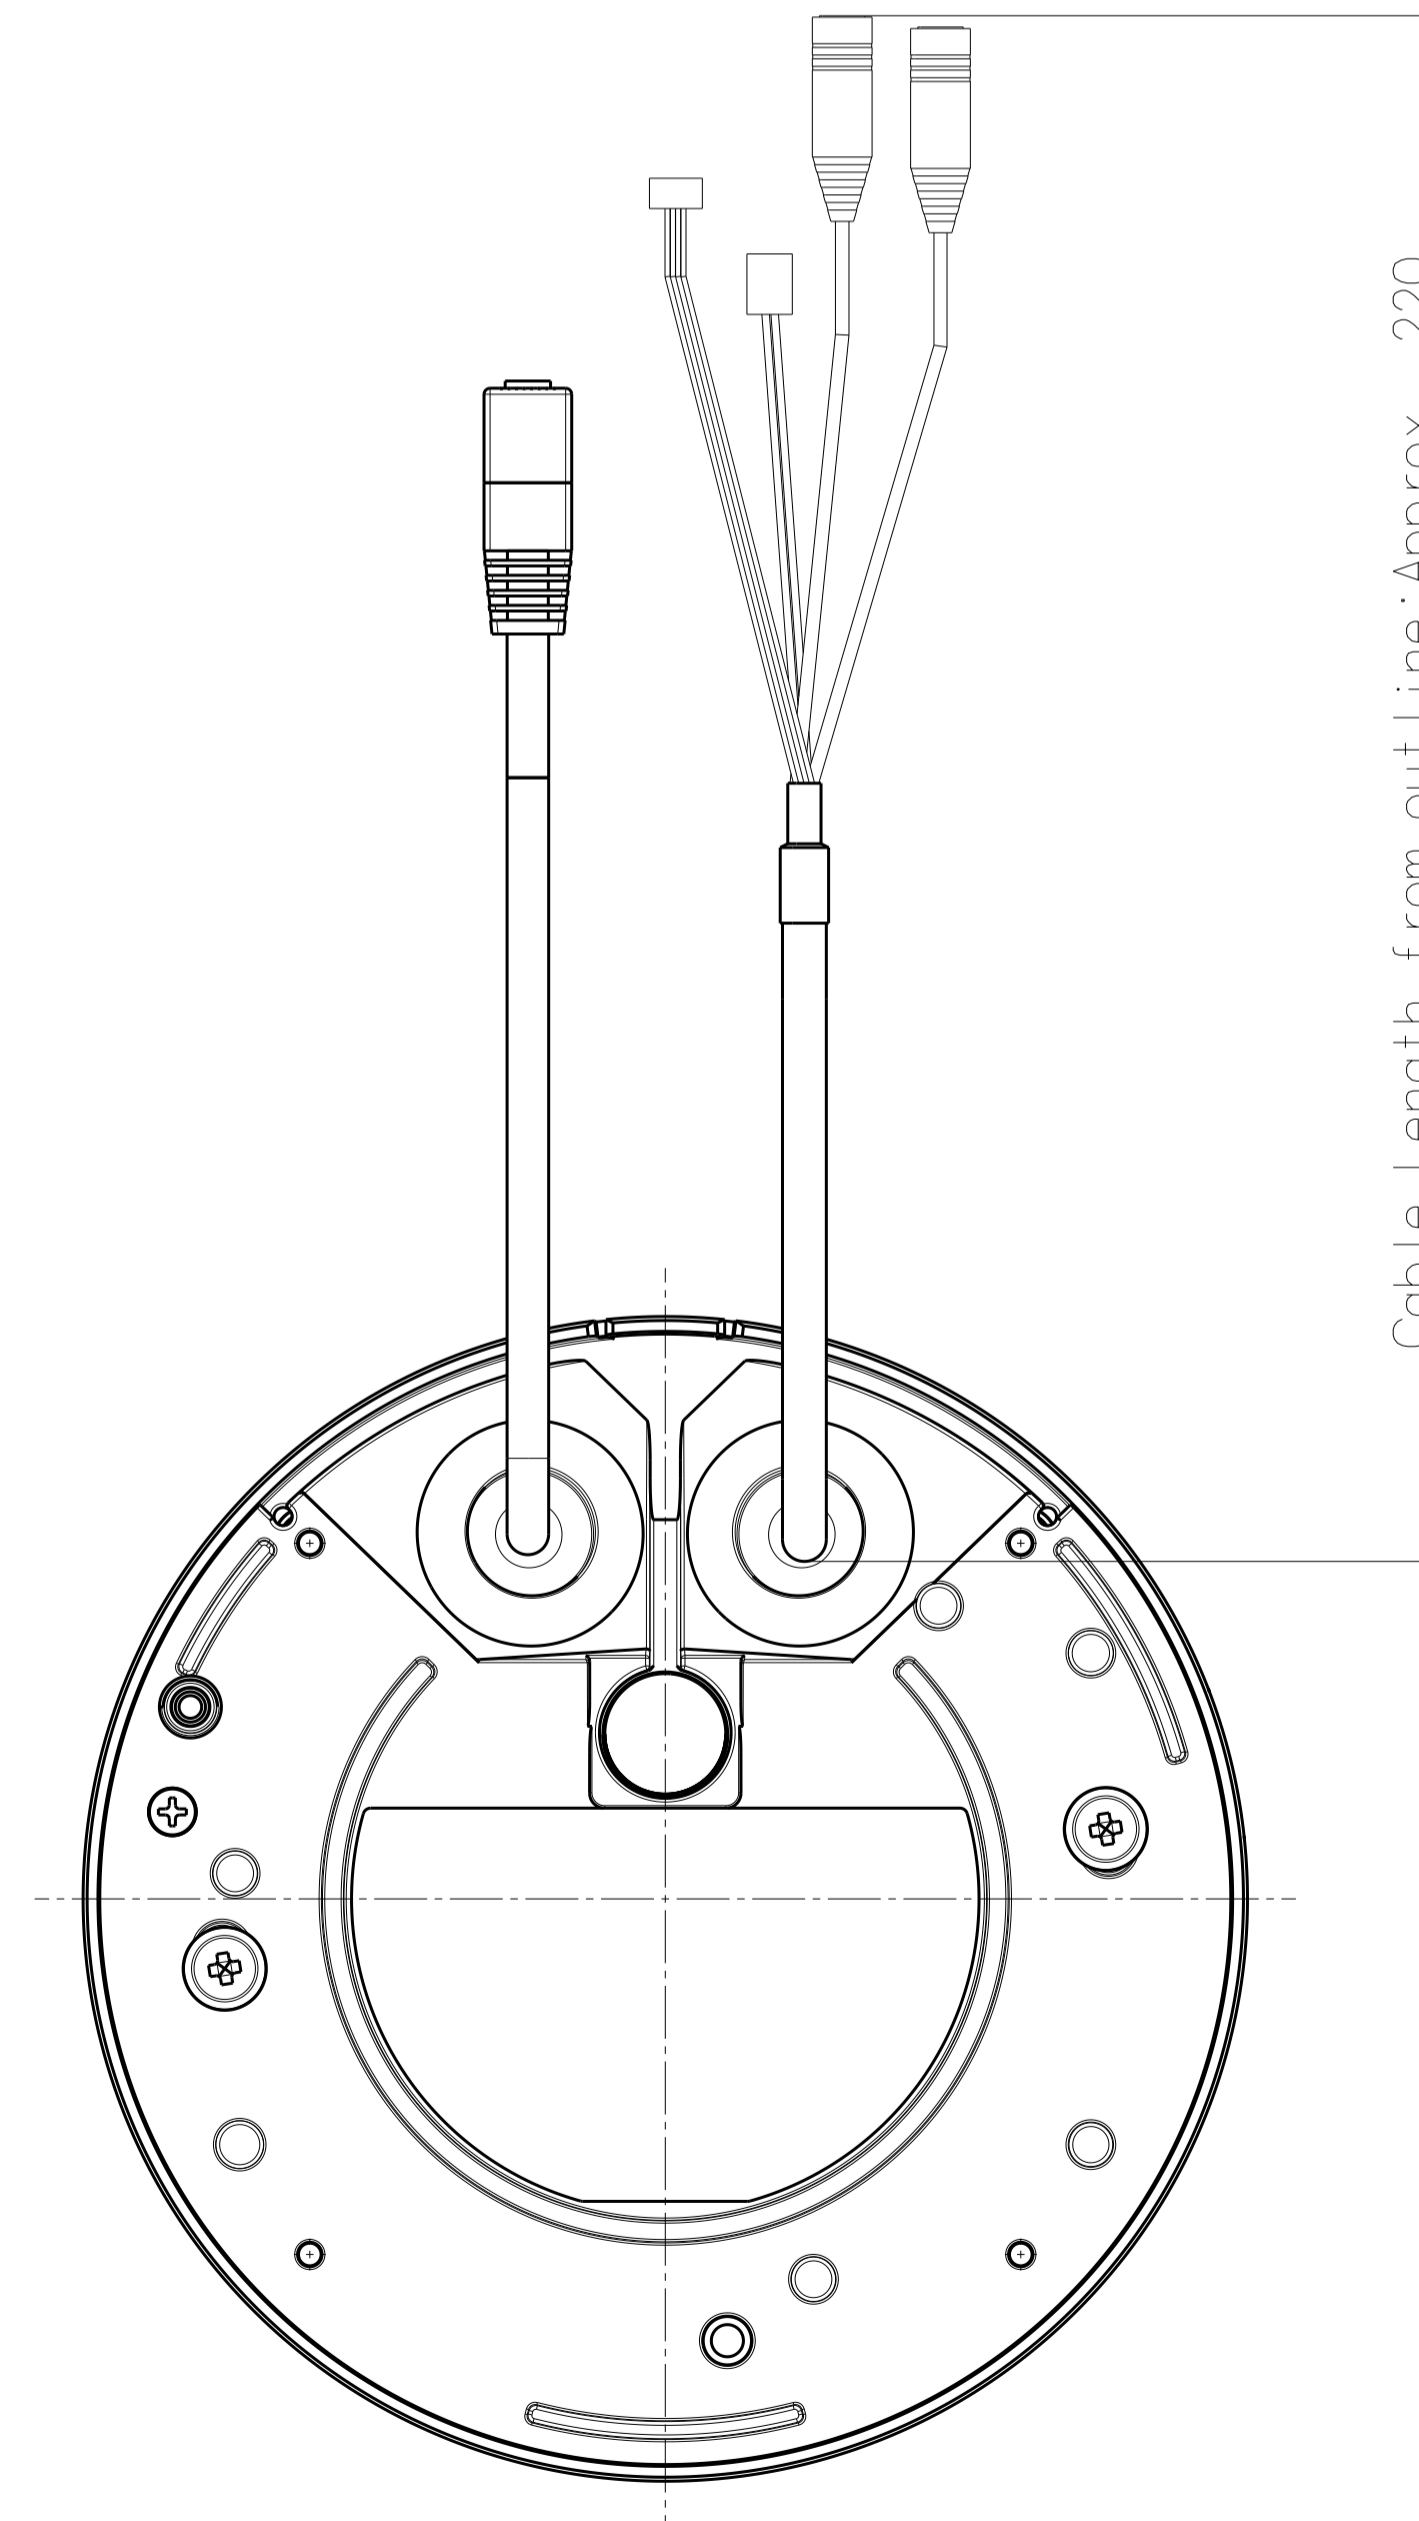

投影面積/Projected area
側面図/Side-view 0.011 (m2)

Weight : Approx. 1.05 kg {2.32 lbs} (When using the Attachment plate)

With Attachment plate

WV-S2536LN

With Attachment for the conduit

Template for mounting

	投影面積/Projected area
側面図/Side-view	0.013 (m ²)

WV-S2536LN

Without Enclosure

Detail B (2:1)

View A (2:1)

Cable Length from outline: Approx. 220

Attach to WV-QJB501-W

側面図/Side-view	投影面積/Projected area 0.017 (m ²)
---------------	--

Attach to WV-QSR501-W

側面図/Side-view	投影面積/Projected area 0.021 (m ²)
---------------	--

Attach to WV-QEM500-W

Attach to WV-QJB501-W & WV-QSR500-W

側面図/Side-view	投影面積/Projected area 0.021 (m ²)
---------------	--

Attach to WV-QWL500-W

側面図/Side-view	投影面積/Projected area 0.019 (m ²)
---------------	--

Attach to WV-Q105A

WV-S2536LN