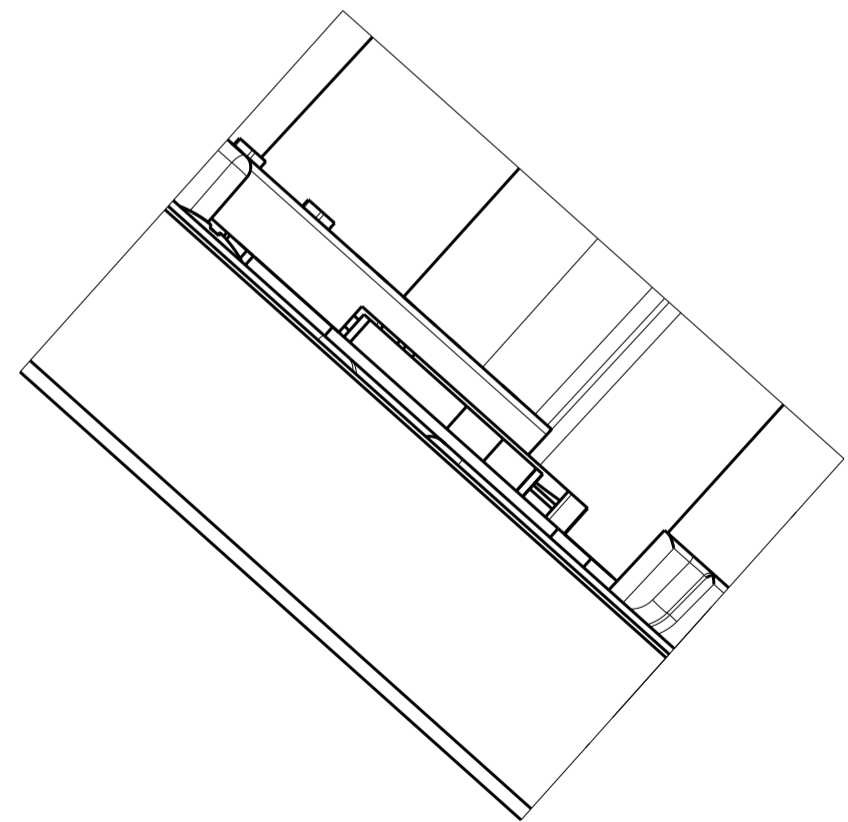

投影面積/Projected area
側面図/Side-view 0.011 (m2)

Weight : Approx. 1.05 kg {2.32 lbs} (When using the Attachment plate)

With Attachment plate

WV-S2536LN

With Attachment for the conduit

Template for mounting

	投影面積/Projected area
側面図/Side-view	0.013 (m ²)

WV-S2536LN

Without Enclosure

Detail B (2:1)

View A (2:1)

Cable Length from outline: Approx. 220

Attach to WV-QJB501-W

側面図/Side-view	投影面積/Projected area 0.017 (m ²)
---------------	--

Attach to WV-QSR501-W

側面図/Side-view	投影面積/Projected area 0.021 (m ²)
---------------	--

Attach to WV-QEM500-W

Attach to WV-QJB501-W & WV-QSR500-W

側面図/Side-view	投影面積/Projected area 0.021 (m ²)
---------------	--

Attach to WV-QWL500-W

側面図/Side-view	投影面積/Projected area 0.019 (m ²)
---------------	--

Attach to WV-Q105A

WV-S2536LN