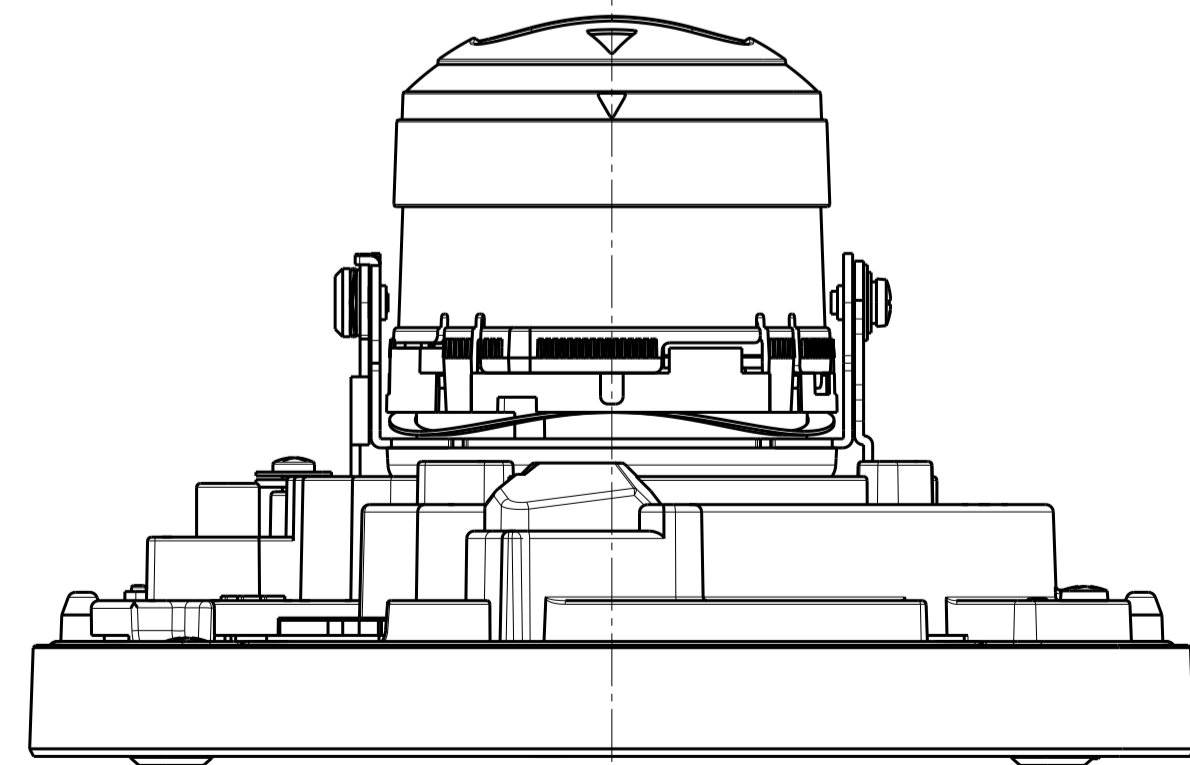

投影面積/Projected area
側面図/Side-view 0.011 (m2)

Weight : Approx. 1.05 kg {2.32 lbs} (When using the Attachment plate)

With Attachment plate

WV-S2536LN

With Attachment for the conduit

Template for mounting

	投影面積/Projected area
側面図/Side-view	0.013 (m ²)

WV-S2536LN

Without Enclosure

Detail B (2:1)

View A (2:1)

Cable Length from outline: Approx. 220

Attach to WV-QJB501-W

側面図/Side-view	投影面積/Projected area 0.017 (m ²)
---------------	--

Attach to WV-QSR501-W

側面図/Side-view	投影面積/Projected area 0.021 (m ²)
---------------	--

Attach to WV-QEM500-W

Attach to WV-QJB501-W & WV-QSR500-W

側面図/Side-view	投影面積/Projected area 0.021 (m ²)
---------------	--

Attach to WV-QWL500-W

側面図/Side-view	投影面積/Projected area 0.019 (m ²)
---------------	--

Attach to WV-Q105A

WV-S2536LN