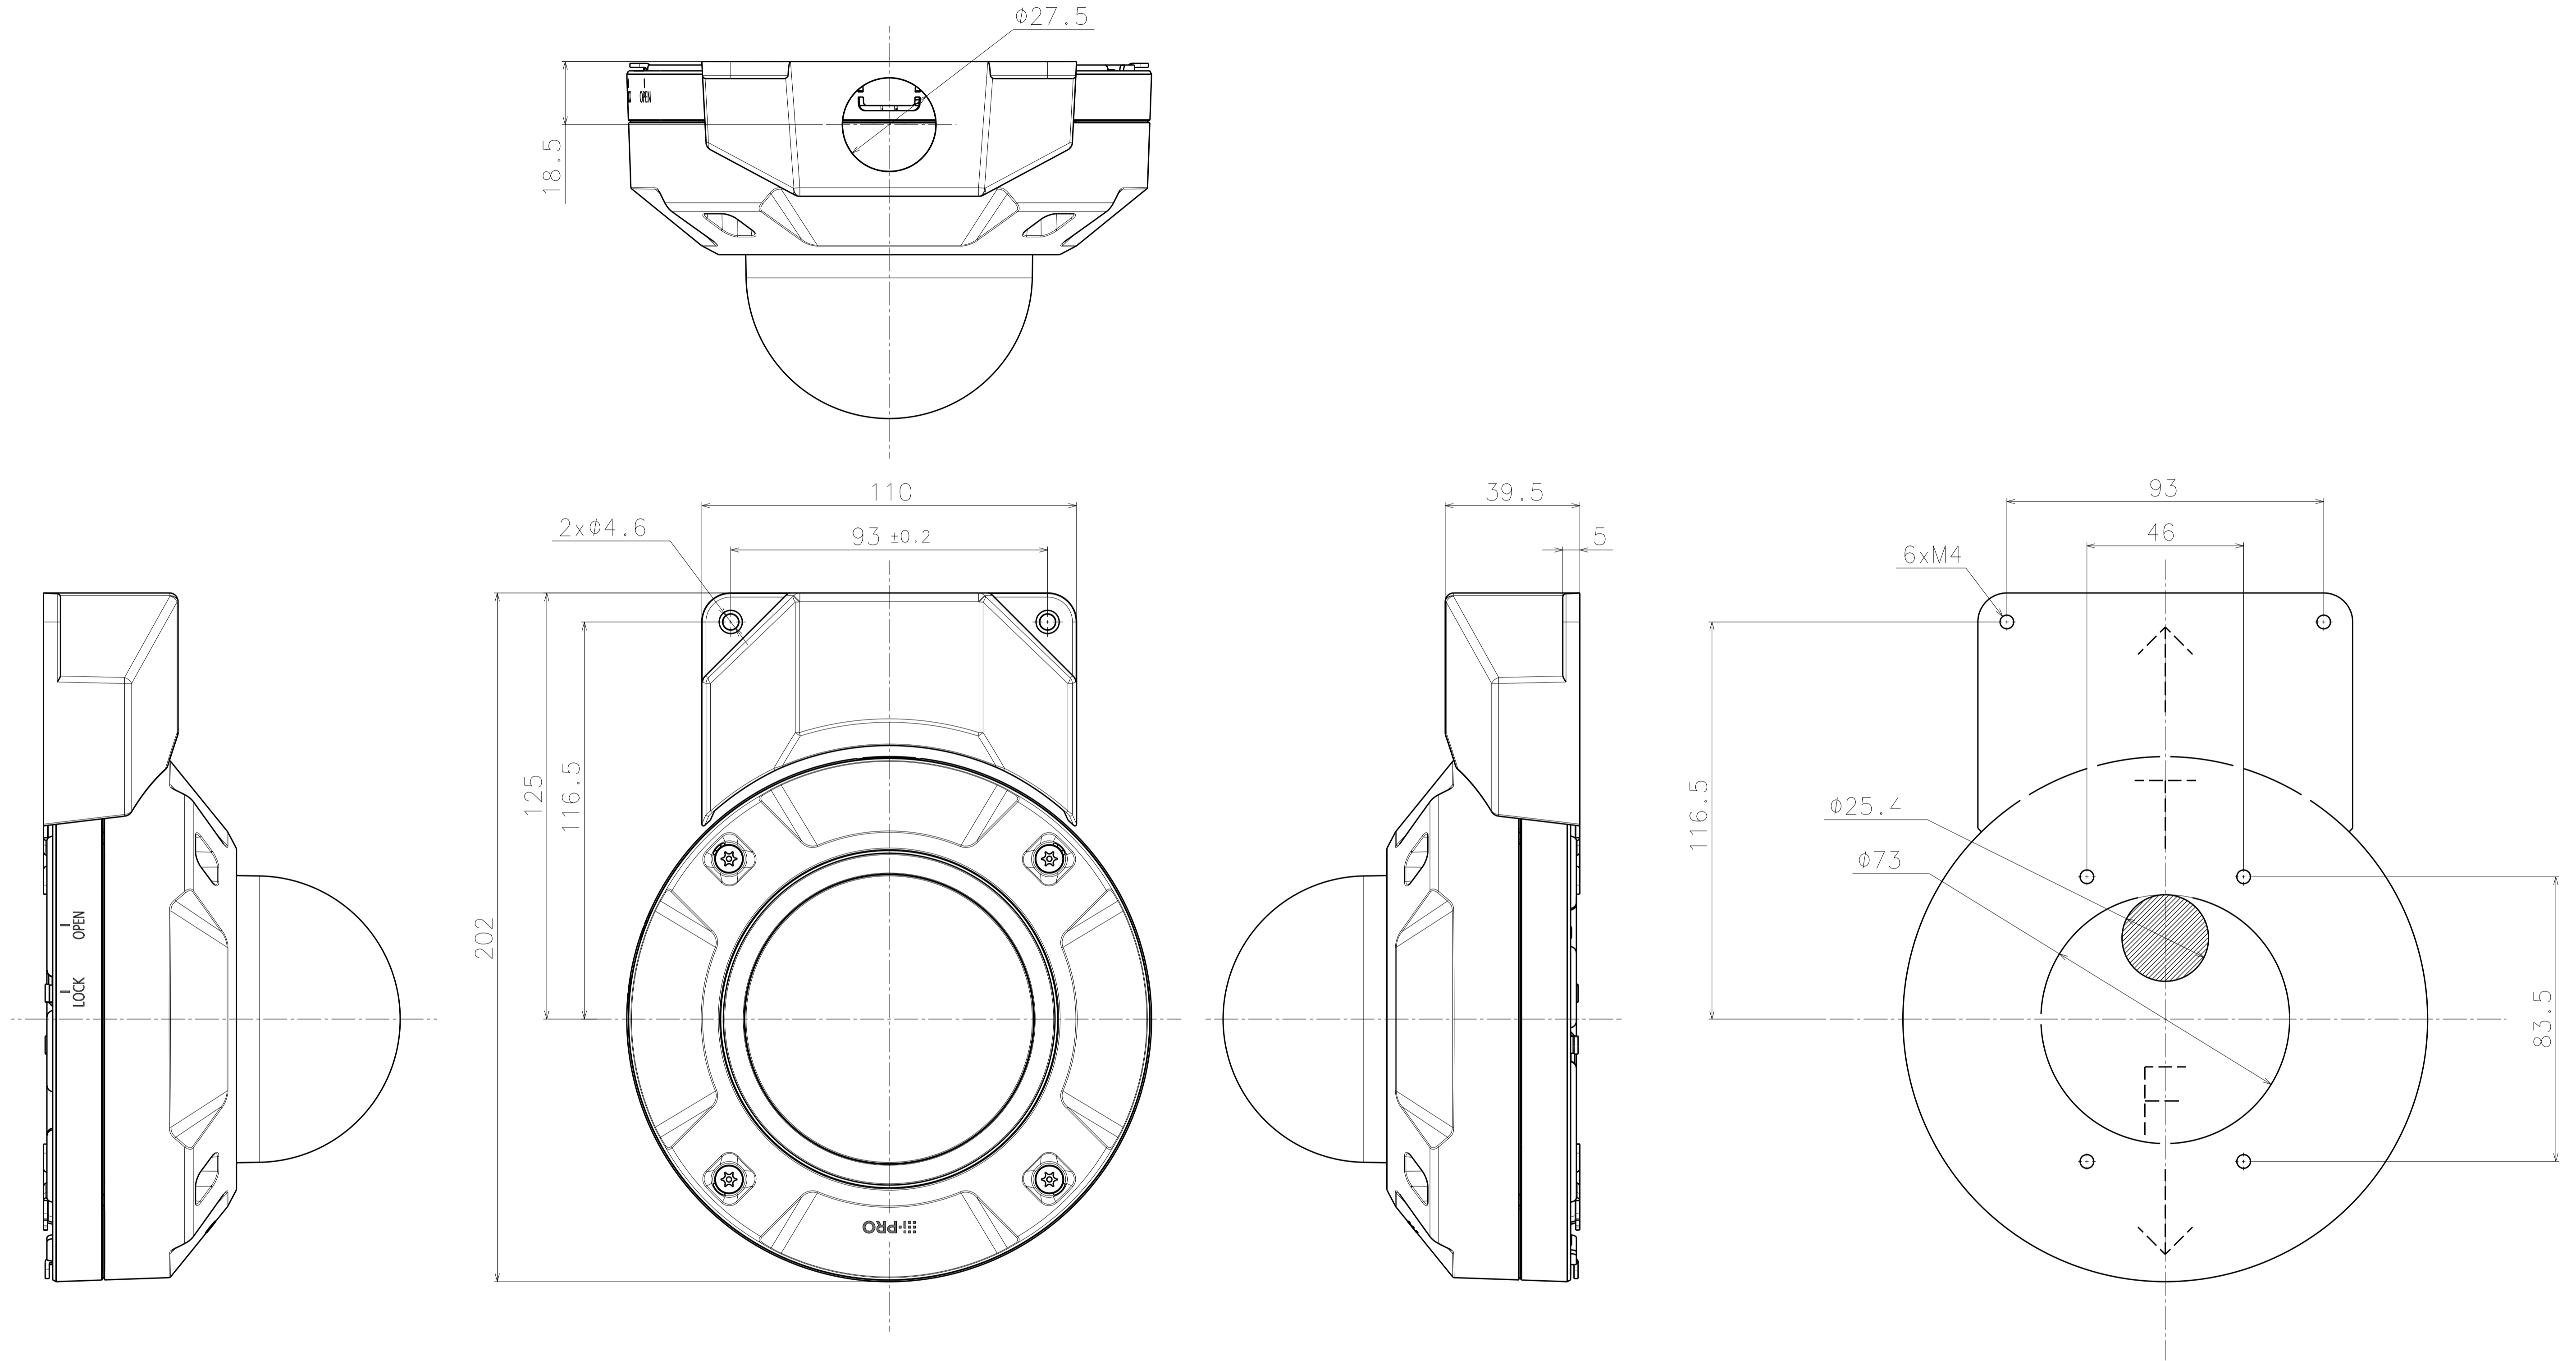

投影面積/Projected area
側面図/Side-view 0.011 (m2)

Weight : Approx. 1.05 kg {2.32 lbs} (When using the Attachment plate)

With Attachment plate

WV-S2536LN

With Attachment for the conduit

Template for mounting

	投影面積/Projected area
側面図/Side-view	0.013 (m ²)

WV-S2536LN

Without Enclosure

Detail B (2:1)

View A (2:1)

Cable Length from outline: Approx. 220

Attach to WV-QJB501-W

側面図/Side-view	投影面積/Projected area 0.017 (m ²)
---------------	--

Attach to WV-QSR501-W

側面図/Side-view	投影面積/Projected area 0.021 (m ²)
---------------	--

Attach to WV-QEM500-W

Attach to WV-QJB501-W & WV-QSR500-W

側面図/Side-view	投影面積/Projected area 0.021 (m ²)
---------------	--

Attach to WV-QWL500-W

側面図/Side-view	投影面積/Projected area 0.019 (m ²)
---------------	--

Attach to WV-Q105A

WV-S2536LN