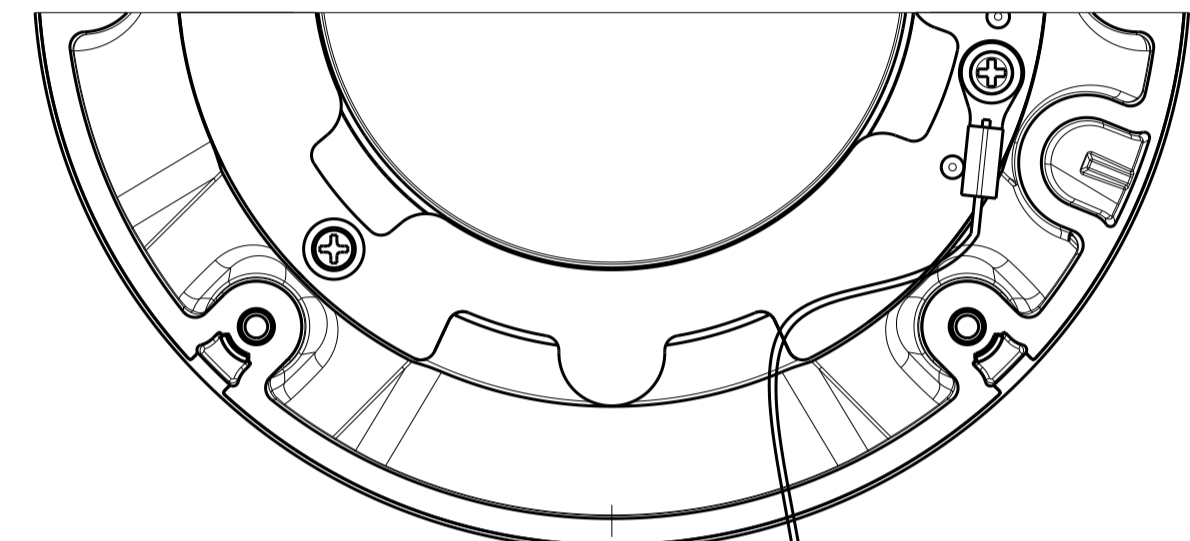

投影面積/Projected area
側面図/Side-view 0.011 (m2)

Weight : Approx. 1.05 kg {2.32 lbs} (When using the Attachment plate)

With Attachment plate

WV-S2536LN

With Attachment for the conduit

Template for mounting

	投影面積/Projected area
側面図/Side-view	0.013 (m ²)

WV-S2536LN

Without Enclosure

Detail B (2:1)

View A (2:1)

Cable Length from outline: Approx. 220

Attach to WV-QJB501-W

側面図/Side-view	投影面積/Projected area 0.017 (m ²)
---------------	--

Attach to WV-QSR501-W

側面図/Side-view	投影面積/Projected area 0.021 (m ²)
---------------	--

Attach to WV-QEM500-W

Attach to WV-QJB501-W & WV-QSR500-W

側面図/Side-view	投影面積/Projected area 0.021 (m ²)
---------------	--

Attach to WV-QWL500-W

側面図/Side-view	投影面積/Projected area 0.019 (m ²)
---------------	--

Attach to WV-Q105A

WV-S2536LN