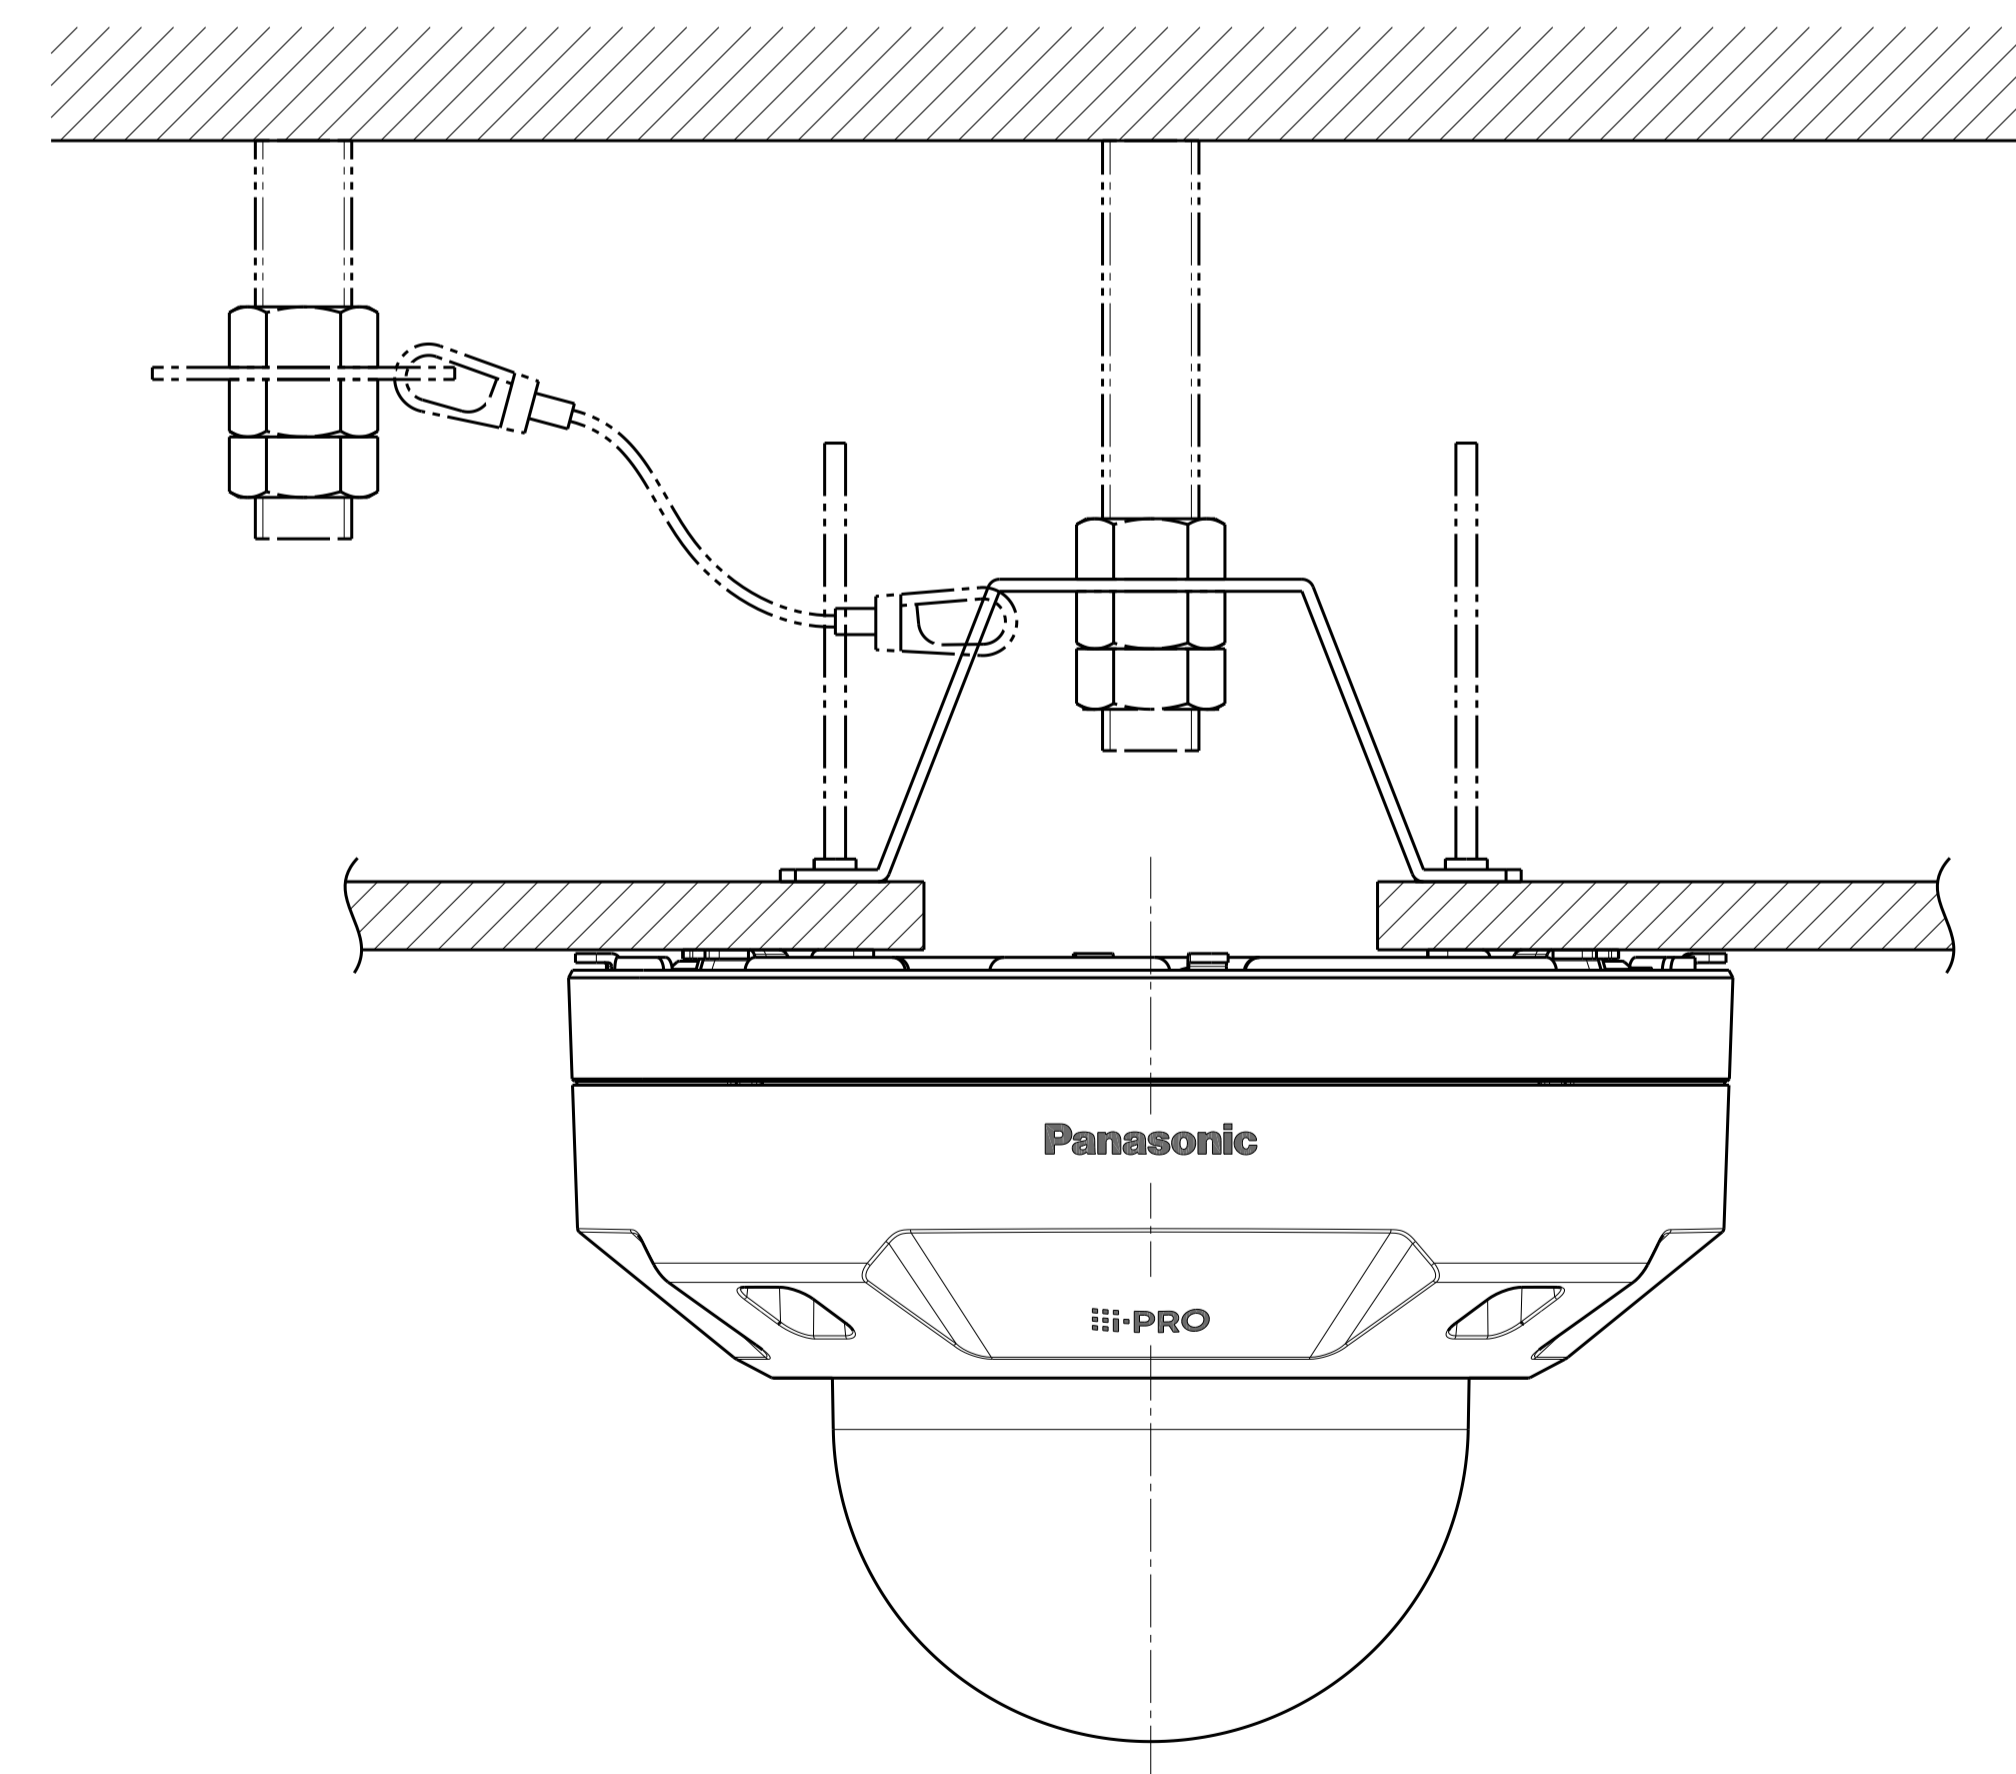

投影面積/Projected area
側面図/Side-view 0.011 (m2)

Weight : Approx. 1.05 kg {2.32 lbs} (When using the Attachment plate)

With Attachment plate

WV-S2536LN

With Attachment for the conduit

Template for mounting

	投影面積/Projected area
側面図/Side-view	0.013 (m ²)

WV-S2536LN

Without Enclosure

Detail B (2:1)

View A (2:1)

Cable Length from outline: Approx. 220

Attach to WV-QJB501-W

側面図/Side-view	投影面積/Projected area 0.017 (m ²)
---------------	--

Attach to WV-QSR501-W

側面図/Side-view	投影面積/Projected area 0.021 (m ²)
---------------	--

Attach to WV-QEM500-W

Attach to WV-QJB501-W & WV-QSR500-W

側面図/Side-view	投影面積/Projected area 0.021 (m ²)
---------------	--

Attach to WV-QWL500-W

側面図/Side-view	投影面積/Projected area 0.019 (m ²)
---------------	--

Attach to WV-Q105A

WV-S2536LN