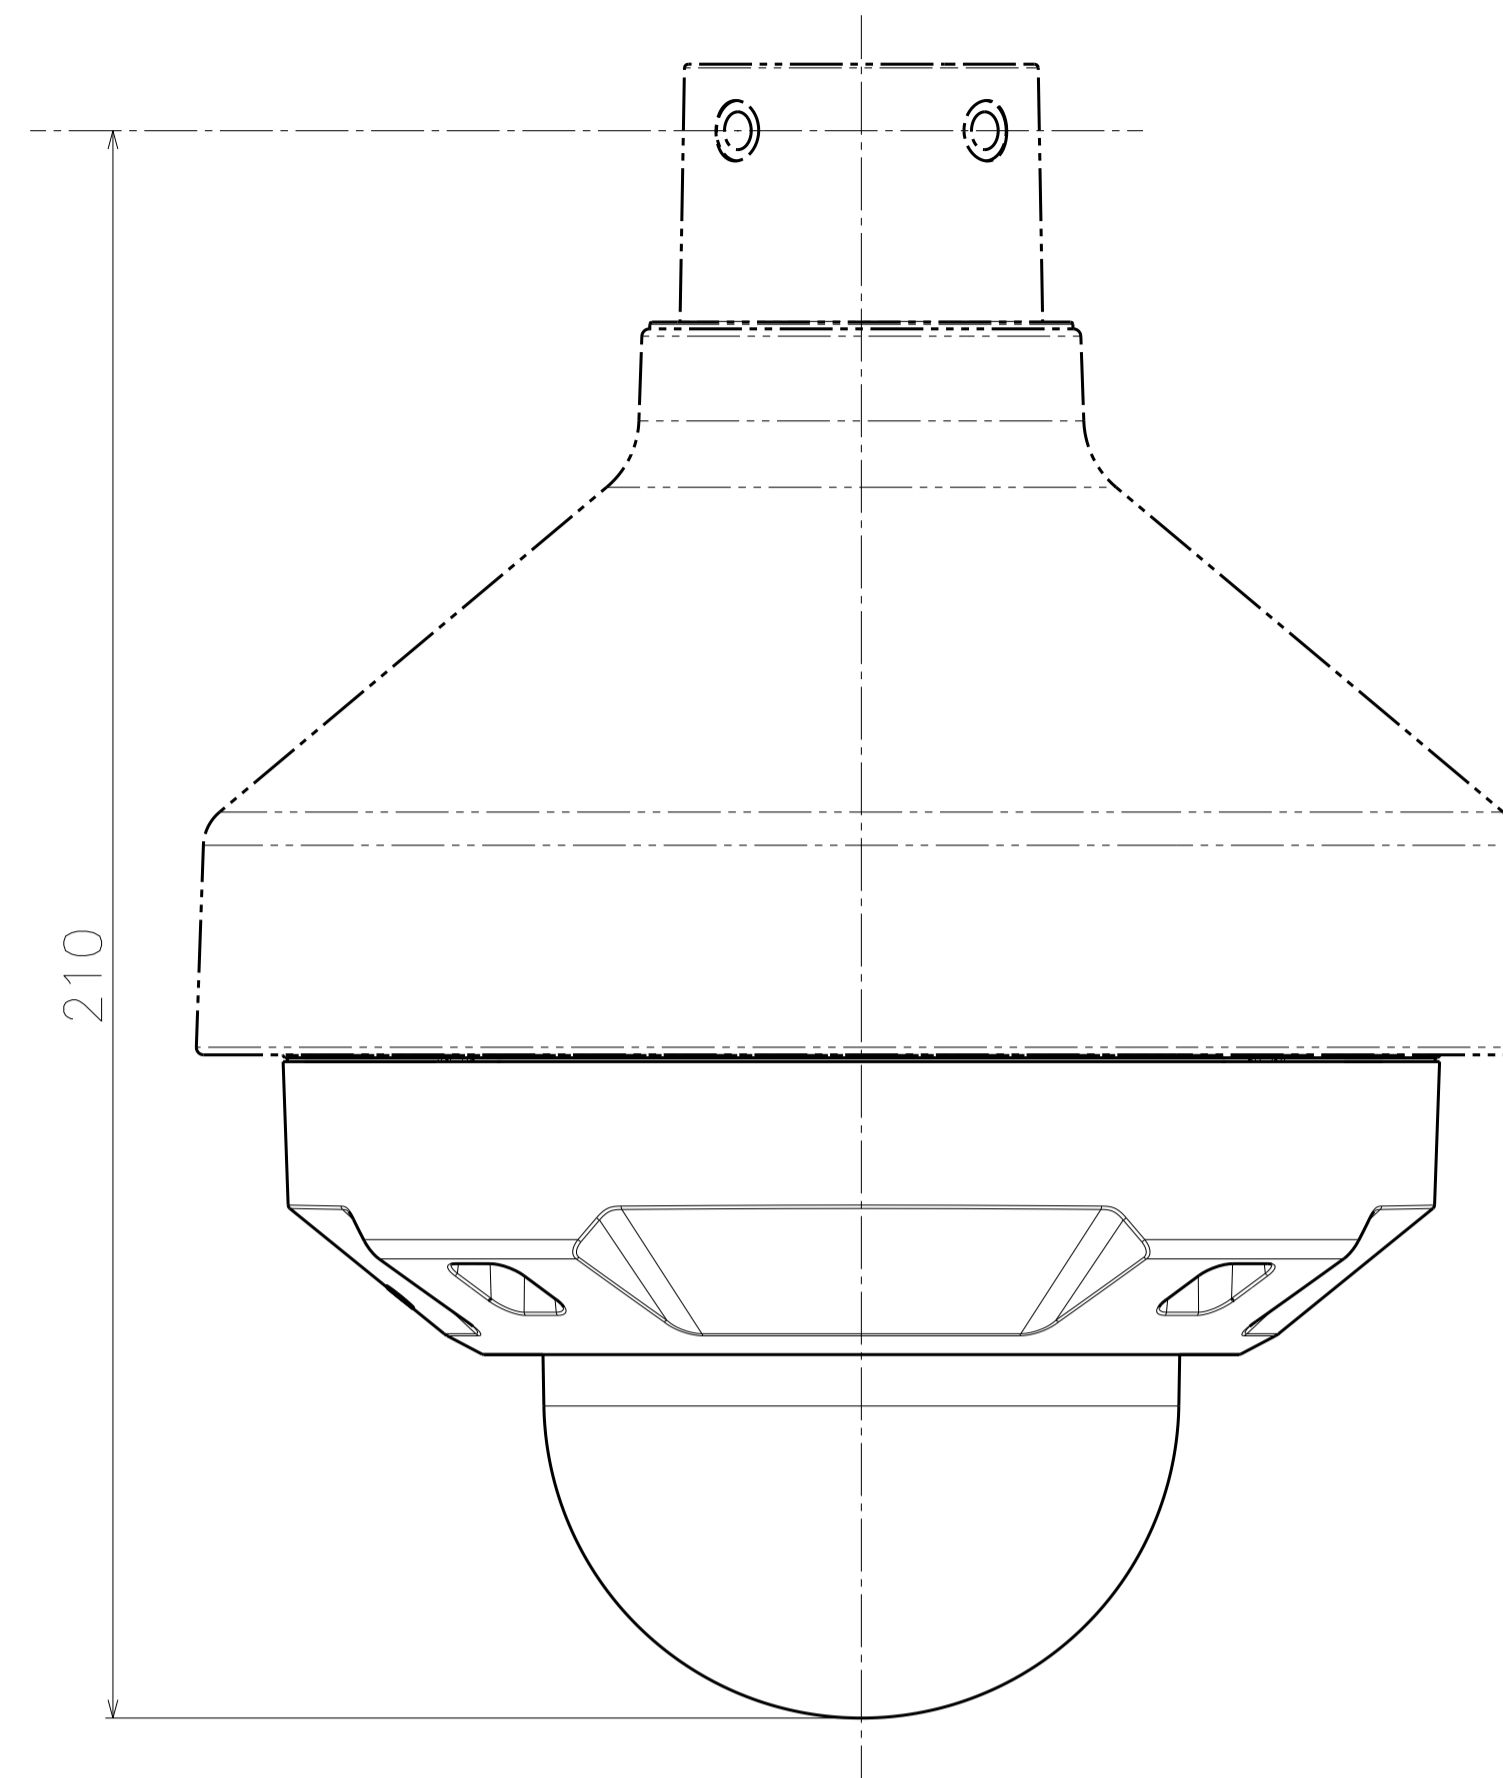

投影面積/Projected area
側面図/Side-view 0.011 (m2)

Weight : Approx. 1.05 kg {2.32 lbs} (When using the Attachment plate)

With Attachment plate

WV-S2536LN

With Attachment for the conduit

Template for mounting

	投影面積/Projected area
側面図/Side-view	0.013 (m ²)

WV-S2536LN

Without Enclosure

Detail B (2:1)

View A (2:1)

Cable Length from outline: Approx. 220

Attach to WV-QJB501-W

側面図/Side-view	投影面積/Projected area 0.017 (m ²)
---------------	--

Attach to WV-QSR501-W

側面図/Side-view	投影面積/Projected area 0.021 (m ²)
---------------	--

Attach to WV-QEM500-W

Attach to WV-QJB501-W & WV-QSR500-W

側面図/Side-view	投影面積/Projected area 0.021 (m ²)
---------------	--

Attach to WV-QWL500-W

側面図/Side-view	投影面積/Projected area 0.019 (m ²)
---------------	--

Attach to WV-Q105A

WV-S2536LN