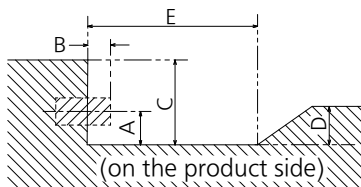

SERIAL / PC	LAN	USB TYPE-C	USB TYPE-A
A	9.3 (0.37)	9.7 (0.38)	4.8 (0.19)	6.6 (0.26)
B	3.7 (0.15)	-	-	-
C	26.8 (1.06)			
D	9.4 (0.37)			
E	65.9 (2.59)			

Sectional view of terminal b
(HDMI / DisplayPort / IR / AUDIO OUT)

Terminal b
65SQE1W Terminal (Side) Units : mm (inch)