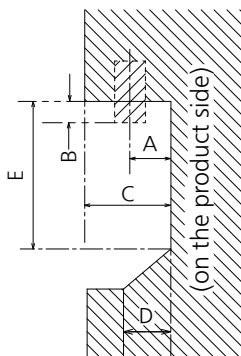

Note

- An auto detected signal format may be differently displayed from the actual input signal.
- The i symbols (example 1080i) means Interlaced signal.

● Terminals

View from back

Magnified figure of terminal b

SECTION B-B

Magnified figure of terminal a

Sectional view of terminal a
(SERIAL / PC / LAN / USB TYPE-C / USB TYPE-A)

Terminal a
65SQE1W Terminal (Bottom) Units : mm (inch)

	SERIAL / PC	LAN	USB TYPE-C	USB TYPE-A
A	9.3 (0.37)	9.7 (0.38)	4.8 (0.19)	6.6 (0.26)
B	3.7 (0.15)	-	-	-
C	26.8 (1.06)			
D	9.4 (0.37)			
E	65.9 (2.59)			