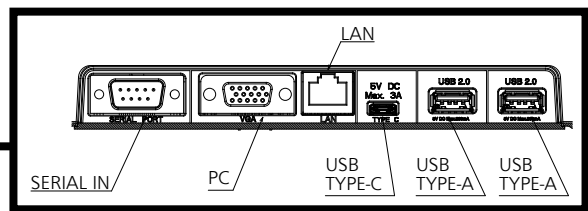

3: Only for SQE1W

4: Signals with ○ in the Plug and Play-supported signal column are the ones written in EDID (Extended Display Identification Data) of this unit.

For signals without ○ in the Plug and Play-supported signal column, resolutions may not be selected on the PC side even if this unit supports those signals.

Note

- An auto detected signal format may be differently displayed from the actual input signal.
- The i symbols (example 1080i) means Interlaced signal.

● Terminals

View from back

Magnified figure of terminal b

SECTION B-B

Magnified figure of terminal a

Sectional view of terminal a
(SERIAL / PC / LAN / USB TYPE-C / USB TYPE-A)

Terminal a
65SQE1W Terminal (Bottom) Units : mm (inch)

	SERIAL / PC	LAN	USB TYPE-C	USB TYPE-A
A	9.3 (0.37)	9.7 (0.38)	4.8 (0.19)	6.6 (0.26)
B	3.7 (0.15)	-	-	-
C	26.8 (1.06)			
D	9.4 (0.37)			
E	65.9 (2.59)			