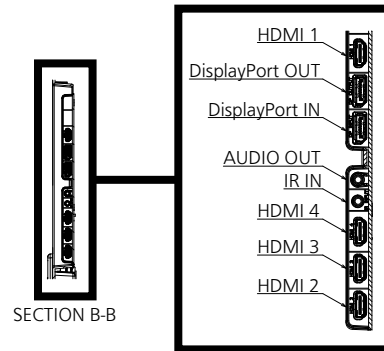

1: Pixel-Repetition signal (dot clock frequency 27.0 MHz) only

2: Following characters are abbreviation of input terminals.

H : HDMI (HDMI 1, 2, 3, 4)
 DP : Display Port
 Type-C : USB Type-C
 PC : D-sub RGB

3: Only for SQE1W

4: Signals with ○ in the Plug and Play-supported signal column are the ones written in EDID (Extended Display Identification Data) of this unit.

For signals without ○ in the Plug and Play-supported signal column, resolutions may not be selected on the PC side even if this unit supports those signals.

Note

- An auto detected signal format may be differently displayed from the actual input signal.
- The i symbols (example 1080i) means Interlaced signal.

● Terminals

View from back

Magnified figure of terminal b

SECTION B-B

Magnified figure of terminal a

Sectional view of terminal a
(SERIAL / PC / LAN / USB TYPE-C / USB TYPE-A)

Terminal a
65SQE1W Terminal (Bottom) Units : mm (inch)

	SERIAL / PC	LAN	USB TYPE-C	USB TYPE-A
A	9.3 (0.37)	9.7 (0.38)	4.8 (0.19)	6.6 (0.26)
B	3.7 (0.15)	-	-	-
C	26.8 (1.06)			
D	9.4 (0.37)			
E	65.9 (2.59)			