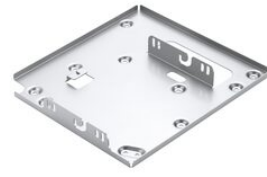

Bracket assembly

ET-PKD130B

Bracket assembly

ET-PKD130B

<https://ap.connect.panasonic.com/sg/en/products/projectors/et-pkd130b>

Dimensions (W x H x D)	378 x 56 x 400 mm (14-7/8 x 2-7/32 x 15-3/4 inches)
Weight	Approx. 3.0 kg* (6.61 lbs*)
Applicable Ceiling Mount Bracket	ET-PKD130H/PKD120H/PKD120S/PKD310H/PKD310S/PKD56H/PKD55S TY-PKD55S
Applicable Projectors	PT-DZ870K/DZ870W/DZ870LK/DZ870LW/ DW830K/DW830W/DW830LK/DW830LW/DX100K/DX100W/DX100LK/DX100LW DZ770S/DZ770K/DZ770LS/DZ770LK/ DW740S/DW740K/DW740LS/DW740LK/DX810S/DX810K/DX810LS/DX810LK/ DZ680S/DZ680K/DZ680LS/DZ680LK/ DW640S/DW640K/DW640LS/DW640LK/DX610S/DX610K/DX610LS/DX610LK/ DZ6710/DZ6710L/ DW730S/DW730K/DW730LS/DW730LK/DX800S/DX800K/DX800LS/DX800LK/ DZ6700/DZ6700L/DW6300S/DW6300K/DW6300LS/DW6300LK/ D6000S/D6000K/D6000LS/D6000LK/D5000S/D5000LS
Note	* Average value. May differ depending on models.