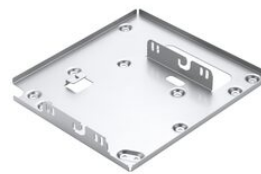

Bracket assembly

ET-PKD130B

Bracket assembly

ET-PKD130B

<https://ep-com-p-connect-ap.wd.pisceu.panasonic.eu/sg/en/et-pkd130b>

Dimensions (W x H x D)	378 x 56 x 400 mm (14-7/8 x 2-7/32 x 15-3/4 inches)
Weight	Approx. 3.0 kg* (6.61 lbs*)
Applicable Ceiling Mount Bracket	ET-PKD130H/PKD120H/PKD120S/PKD310H/PKD310S/PKD56H/PKD55S TY-PKD55S
Applicable Projectors	PT-DZ870K/DZ870W/DZ870LK/DZ870LW/ DW830K/DW830W/DW830LK/DW830LW/DX100K/DX100W/DX100LK/DX100LW DZ770S/DZ770K/DZ770LS/DZ770LK/ DW740S/DW740K/DW740LS/DW740LK/DX810S/DX810K/DX810LS/DX810LK/ DZ680S/DZ680K/DZ680LS/DZ680LK/ DW640S/DW640K/DW640LS/DW640LK/DX610S/DX610K/DX610LS/DX610LK/ DZ6710/DZ6710L/ DW730S/DW730K/DW730LS/DW730LK/DX800S/DX800K/DX800LS/DX800LK/ DZ6700/DZ6700L/DW6300S/DW6300K/DW6300LS/DW6300LK/ D6000S/D6000K/D6000LS/D6000LK/D5000S/D5000LS
Note	* Average value. May differ depending on models.