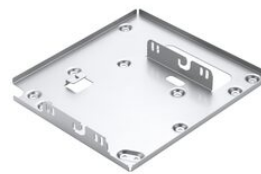

**Bracket assembly**

## **ET-PKD130B**

Bracket assembly

## ET-PKD130B

<https://ap.connect.panasonic.com/p/h/en/products/projectors/et-pkd130b>

<b>Dimensions (W x H x D)</b>	378 x 56 x 400 mm (14-7/8 x 2-7/32 x 15-3/4 inches)
<b>Weight</b>	Approx. 3.0 kg* (6.61 lbs*)
<b>Applicable Ceiling Mount Bracket</b>	ET-PKD130H/PKD120H/PKD120S/PKD310H/PKD310S/PKD56H/PKD55S TY-PKD55S
<b>Applicable Projectors</b>	PT-DZ870K/DZ870W/DZ870LK/DZ870LW/ DW830K/DW830W/DW830LK/DW830LW/DX100K/DX100W/DX100LK/DX100LW DZ770S/DZ770K/DZ770LS/DZ770LK/ DW740S/DW740K/DW740LS/DW740LK/DX810S/DX810K/DX810LS/DX810LK/ DZ680S/DZ680K/DZ680LS/DZ680LK/ DW640S/DW640K/DW640LS/DW640LK/DX610S/DX610K/DX610LS/DX610LK/ DZ6710/DZ6710L/ DW730S/DW730K/DW730LS/DW730LK/DX800S/DX800K/DX800LS/DX800LK/ DZ6700/DZ6700L/DW6300S/DW6300K/DW6300LS/DW6300LK/ D6000S/D6000K/D6000LS/D6000LK/D5000S/D5000LS
<b>Note</b>	* Average value. May differ depending on models.