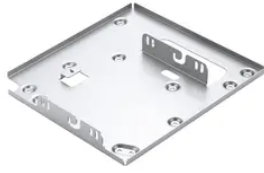

Bracket assembly

ET-PKD130B

Bracket assembly, compatible with PT-REQ15/REQ15L, PT-REQ12/REQ12L, PT-REQ10/REQ10L, PT-REQ80/REQ80L, PT-REZ15/REZ15L, PT-REZ12/REZ12L, PT-REZ10/REZ10L, PT-REZ80/REZ80L, PT-RQ7L, PT-RQ6L, PT-RZ7L, PT-RZ6L, PT-RCQ10, PT-RCQ80, PT-RZ120, PT-RZ990, PT-RZ890, PT-RZ790, PT-RZ690, PT-RZ970, PT-RW930, PT-RX110, PT-RZ870, PT-RZ770, PT-RW730, PT-RZ660, PT-RW620, PT-RZ670, PT-RW630, PT-FRQ60, PT-FRQ50, PT-FRZ60, PT-FRZ50, PT-FRZ55, PT-RZ570, PT-RZ575, PT-DZ870, PT-DW830, PT-DX100, PT-DW750, PT-DX820, PT-DZ770K, PT-DW740S, PT-DX810S, PT-DZ680, PT-DW640, PT-DX610, PT-DZ6710, PT-DZ6700, PT-DW6300S, PT-D6000S, PT-D5000S

ET-PKD130B

<https://ap.connect.panasonic.com/p/h/en/et-pkd130b>

Accessory Type	Bracket assembly
Applicable projectors	PT-REQ15/REQ15L, PT-REQ12/REQ12L, PT-REQ10/REQ10L, PT-REQ80/REQ80L, PT-REZ15/REZ15L, PT-REZ12/REZ12L, PT-REZ10/REZ10L, PT-REZ80/REZ80L, PT-RQ7L, PT-RQ6L, PT-RZ7L, PT-RZ6L, PT-RCQ10, PT-RCQ80, PT-RZ120, PT-RZ990, PT-RZ890, PT-RZ790, PT-RZ690, PT-RZ970, PT-RW930, PT-RX110, PT-RZ870, PT-RZ770, PT-RW730, PT-RZ660, PT-RW620, PT-RZ670, PT-RW630, PT-FRQ60, PT-FRQ50, PT-FRZ60, PT-FRZ50, PT-FRZ55, PT-RZ570, PT-RZ575, PT-DZ870, PT-DW830, PT-DX100, PT-DW750, PT-DX820, PT-DZ770K, PT-DW740S, PT-DX810S, PT-DZ680, PT-DW640, PT-DX610, PT-DZ6710, PT-DZ6700, PT-DW6300S, PT-D6000S, PT-D5000S