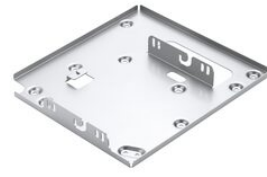

Bracket assembly

ET-PKD130B

Bracket assembly

ET-PKD130B

<https://ap.connect.panasonic.com/p/h/en/et-pkd130b>

Dimensions (W x H x D)	378 x 56 x 400 mm (14-7/8 x 2-7/32 x 15-3/4 inches)
Weight	Approx. 3.0 kg* (6.61 lbs*)
Applicable Ceiling Mount Bracket	ET-PKD130H/PKD120H/PKD120S/PKD310H/PKD310S/PKD56H/PKD55S TY-PKD55S
Applicable Projectors	PT-DZ870K/DZ870W/DZ870LK/DZ870LW/ DW830K/DW830W/DW830LK/DW830LW/DX100K/DX100W/DX100LK/DX100LW DZ770S/DZ770K/DZ770LS/DZ770LK/ DW740S/DW740K/DW740LS/DW740LK/DX810S/DX810K/DX810LS/DX810LK/ DZ680S/DZ680K/DZ680LS/DZ680LK/ DW640S/DW640K/DW640LS/DW640LK/DX610S/DX610K/DX610LS/DX610LK/ DZ6710/DZ6710L/ DW730S/DW730K/DW730LS/DW730LK/DX800S/DX800K/DX800LS/DX800LK/ DZ6700/DZ6700L/DW6300S/DW6300K/DW6300LS/DW6300LK/ D6000S/D6000K/D6000LS/D6000LK/D5000S/D5000LS
Note	* Average value. May differ depending on models.