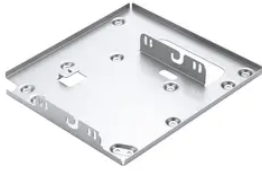

Bracket assembly

ET-PKD130B

Bracket assembly, compatible with PT-REQ15/REQ15L, PT-REQ12/REQ12L, PT-REQ10/REQ10L, PT-REQ80/REQ80L, PT-REZ15/REZ15L, PT-REZ12/REZ12L, PT-REZ10/REZ10L, PT-REZ80/REZ80L, PT-RQ7L, PT-RQ6L, PT-RZ7L, PT-RZ6L, PT-RCQ10, PT-RCQ80, PT-RZ120, PT-RZ990, PT-RZ890, PT-RZ790, PT-RZ690, PT-RZ970, PT-RW930, PT-RX110, PT-RZ870, PT-RZ770, PT-RW730, PT-RZ660, PT-RW620, PT-RZ670, PT-RW630, PT-FRQ60, PT-FRQ50, PT-FRZ60, PT-FRZ50, PT-FRZ55, PT-RZ570, PT-RZ575, PT-DZ870, PT-DW830, PT-DX100, PT-DW750, PT-DX820, PT-DZ770K, PT-DW740S, PT-DX810S, PT-DZ680, PT-DW640, PT-DX610, PT-DZ6710, PT-DZ6700, PT-DW6300S, PT-D6000S, PT-D5000S

ET-PKD130B

<https://ap.connect.panasonic.com/my/en/et-pkd130b>

Accessory Type	Bracket assembly
Applicable projectors	PT-REQ15/REQ15L, PT-REQ12/REQ12L, PT-REQ10/REQ10L, PT-REQ80/REQ80L, PT-REZ15/REZ15L, PT-REZ12/REZ12L, PT-REZ10/REZ10L, PT-REZ80/REZ80L, PT-RQ7L, PT-RQ6L, PT-RZ7L, PT-RZ6L, PT-RCQ10, PT-RCQ80, PT-RZ120, PT-RZ990, PT-RZ890, PT-RZ790, PT-RZ690, PT-RZ970, PT-RW930, PT-RX110, PT-RZ870, PT-RZ770, PT-RW730, PT-RZ660, PT-RW620, PT-RZ670, PT-RW630, PT-FRQ60, PT-FRQ50, PT-FRZ60, PT-FRZ50, PT-FRZ55, PT-RZ570, PT-RZ575, PT-DZ870, PT-DW830, PT-DX100, PT-DW750, PT-DX820, PT-DZ770K, PT-DW740S, PT-DX810S, PT-DZ680, PT-DW640, PT-DX610, PT-DZ6710, PT-DZ6700, PT-DW6300S, PT-D6000S, PT-D5000S