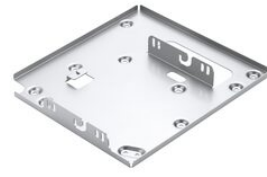

Bracket assembly

ET-PKD130B

Bracket assembly

ET-PKD130B

<https://ap.connect.panasonic.com/my/en/et-pkd130b>

Dimensions (W x H x D)	378 x 56 x 400 mm (14-7/8 x 2-7/32 x 15-3/4 inches)
Weight	Approx. 3.0 kg* (6.61 lbs*)
Applicable Ceiling Mount Bracket	ET-PKD130H/PKD120H/PKD120S/PKD310H/PKD310S/PKD56H/PKD55S TY-PKD55S
Applicable Projectors	PT-DZ870K/DZ870W/DZ870LK/DZ870LW/ DW830K/DW830W/DW830LK/DW830LW/DX100K/DX100W/DX100LK/DX100LW DZ770S/DZ770K/DZ770LS/DZ770LK/ DW740S/DW740K/DW740LS/DW740LK/DX810S/DX810K/DX810LS/DX810LK/ DZ680S/DZ680K/DZ680LS/DZ680LK/ DW640S/DW640K/DW640LS/DW640LK/DX610S/DX610K/DX610LS/DX610LK/ DZ6710/DZ6710L/ DW730S/DW730K/DW730LS/DW730LK/DX800S/DX800K/DX800LS/DX800LK/ DZ6700/DZ6700L/DW6300S/DW6300K/DW6300LS/DW6300LK/ D6000S/D6000K/D6000LS/D6000LK/D5000S/D5000LS
Note	* Average value. May differ depending on models.