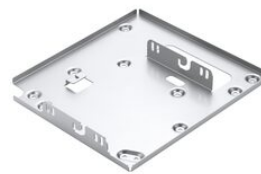

Bracket assembly

ET-PKD130B

Bracket assembly

ET-PKD130B

<https://ap.connect.panasonic.com/my/en/products/projectors/et-pkd130b>

Dimensions (W x H x D)	378 x 56 x 400 mm (14-7/8 x 2-7/32 x 15-3/4 inches)
Weight	Approx. 3.0 kg* (6.61 lbs*)
Applicable Ceiling Mount Bracket	ET-PKD130H/PKD120H/PKD120S/PKD310H/PKD310S/PKD56H/PKD55S TY-PKD55S
Applicable Projectors	PT-DZ870K/DZ870W/DZ870LK/DZ870LW/ DW830K/DW830W/DW830LK/DW830LW/DX100K/DX100W/DX100LK/DX100LW DZ770S/DZ770K/DZ770LS/DZ770LK/ DW740S/DW740K/DW740LS/DW740LK/DX810S/DX810K/DX810LS/DX810LK/ DZ680S/DZ680K/DZ680LS/DZ680LK/ DW640S/DW640K/DW640LS/DW640LK/DX610S/DX610K/DX610LS/DX610LK/ DZ6710/DZ6710L/ DW730S/DW730K/DW730LS/DW730LK/DX800S/DX800K/DX800LS/DX800LK/ DZ6700/DZ6700L/DW6300S/DW6300K/DW6300LS/DW6300LK/ D6000S/D6000K/D6000LS/D6000LK/D5000S/D5000LS
Note	* Average value. May differ depending on models.