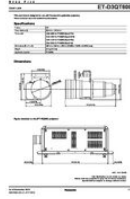

## **ET-D3QT600**

2.69~3.88:1 throw ratio (Aspect 17:9) Zoom Lens for the PT-RQ50K

ET-D3QT600

<https://ap.connect.panasonic.com/my/en/et-d3qt600>