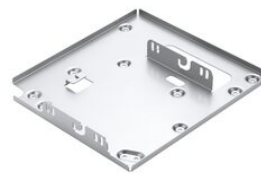

Bracket assembly

ET-PKD130B

Bracket assembly

ET-PKD130B

<https://ap.connect.panasonic.com/id/en/et-pkd130b>

Dimensions (W x H x D)	378 x 56 x 400 mm (14-7/8 x 2-7/32 x 15-3/4 inches)
Weight	Approx. 3.0 kg* (6.61 lbs*)
Applicable Ceiling Mount Bracket	ET-PKD130H/PKD120H/PKD120S/PKD310H/PKD310S/PKD56H/PKD55S TY-PKD55S
Applicable Projectors	PT-DZ870K/DZ870W/DZ870LK/DZ870LW/ DW830K/DW830W/DW830LK/DW830LW/DX100K/DX100W/DX100LK/DX100LW DZ770S/DZ770K/DZ770LS/DZ770LK/ DW740S/DW740K/DW740LS/DW740LK/DX810S/DX810K/DX810LS/DX810LK/ DZ680S/DZ680K/DZ680LS/DZ680LK/ DW640S/DW640K/DW640LS/DW640LK/DX610S/DX610K/DX610LS/DX610LK/ DZ6710/DZ6710L/ DW730S/DW730K/DW730LS/DW730LK/DX800S/DX800K/DX800LS/DX800LK/ DZ6700/DZ6700L/DW6300S/DW6300K/DW6300LS/DW6300LK/ D6000S/D6000K/D6000LS/D6000LK/D5000S/D5000LS
Note	* Average value. May differ depending on models.