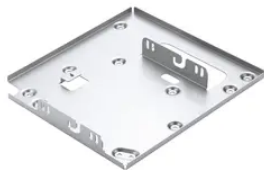

Bracket assembly

ET-PKD130B

Bracket assembly, compatible with PT-REQ15/REQ15L, PT-REQ12/REQ12L, PT-REQ10/REQ10L, PT-REQ80/REQ80L, PT-REZ15/REZ15L, PT-REZ12/REZ12L, PT-REZ10/REZ10L, PT-REZ80/REZ80L, PT-RQ7L, PT-RQ6L, PT-RZ7L, PT-RZ6L, PT-RCQ10, PT-RCQ80, PT-RZ120, PT-RZ990, PT-RZ890, PT-RZ790, PT-RZ690, PT-RZ970, PT-RW930, PT-RX110, PT-RZ870, PT-RZ770, PT-RW730, PT-RZ660, PT-RW620, PT-RZ670, PT-RW630, PT-FRQ60, PT-FRQ50, PT-FRZ60, PT-FRZ50, PT-FRZ55, PT-RZ570, PT-RZ575, PT-DZ870, PT-DW830, PT-DX100, PT-DW750, PT-DX820, PT-DZ770K, PT-DW740S, PT-DX810S, PT-DZ680, PT-DW640, PT-DX610, PT-DZ6710, PT-DZ6700, PT-DW6300S, PT-D6000S, PT-D5000S

ET-PKD130B

<https://ap.connect.panasonic.com/id/en/et-pkd130b>

Accessory Type	Bracket assembly
Applicable projectors	PT-REQ15/REQ15L, PT-REQ12/REQ12L, PT-REQ10/REQ10L, PT-REQ80/REQ80L, PT-REZ15/REZ15L, PT-REZ12/REZ12L, PT-REZ10/REZ10L, PT-REZ80/REZ80L, PT-RQ7L, PT-RQ6L, PT-RZ7L, PT-RZ6L, PT-RCQ10, PT-RCQ80, PT-RZ120, PT-RZ990, PT-RZ890, PT-RZ790, PT-RZ690, PT-RZ970, PT-RW930, PT-RX110, PT-RZ870, PT-RZ770, PT-RW730, PT-RZ660, PT-RW620, PT-RZ670, PT-RW630, PT-FRQ60, PT-FRQ50, PT-FRZ60, PT-FRZ50, PT-FRZ55, PT-RZ570, PT-RZ575, PT-DZ870, PT-DW830, PT-DX100, PT-DW750, PT-DX820, PT-DZ770K, PT-DW740S, PT-DX810S, PT-DZ680, PT-DW640, PT-DX610, PT-DZ6710, PT-DZ6700, PT-DW6300S, PT-D6000S, PT-D5000S